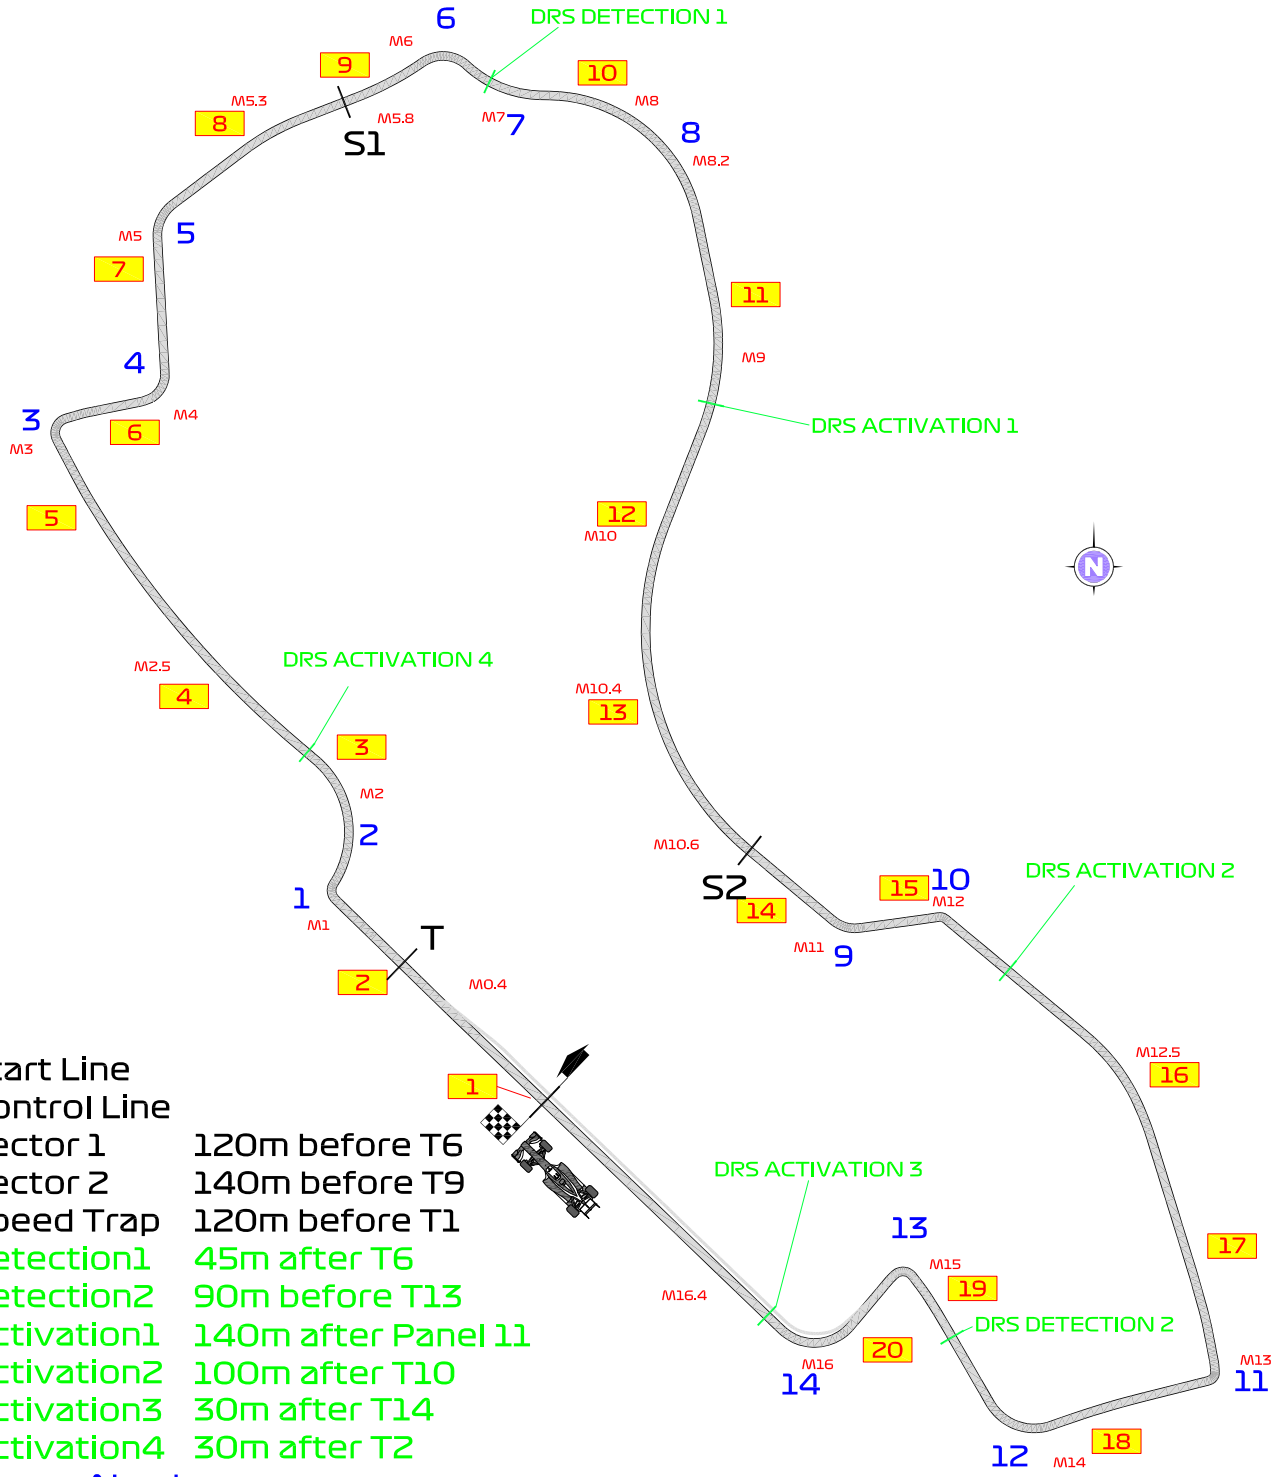

## 2022 AUSTRALIAN GRAND PRIX

7 - 10 April 2022

---

<b>From</b>	The FIA Formula One Race Director	<b>Document</b>	1
<b>To</b>	All Teams, All Officials	<b>Date</b>	06 April 2022
		<b>Time</b>	09:50

---

<b>Title</b>	Circuit Map
<b>Description</b>	Circuit Map
<b>Enclosed</b>	AUSTRALIA_CIRCUIT_22 FIAv2.pdf

# FORMULA 1 HEINEKEN AUSTRALIAN GRAND PRIX 2022 - Melbourne

## Circuit Map

- Start Line
- Control Line
- S1** Sector 1 120m before T6
- S2** Sector 2 140m before T9
- T** Speed Trap 120m before T1
- DRS Detection1** 45m after T6
- DRS Detection2** 90m before T13
- DRS Activation1** 140m after Panel 11
- DRS Activation2** 100m after T10
- DRS Activation3** 30m after T14
- DRS Activation4** 30m after T2
- 15** Corner Numbers
- M22** Marshal Post
- 22** FIA Marshal Light No.

Circuit Centreline Length = 5.278km