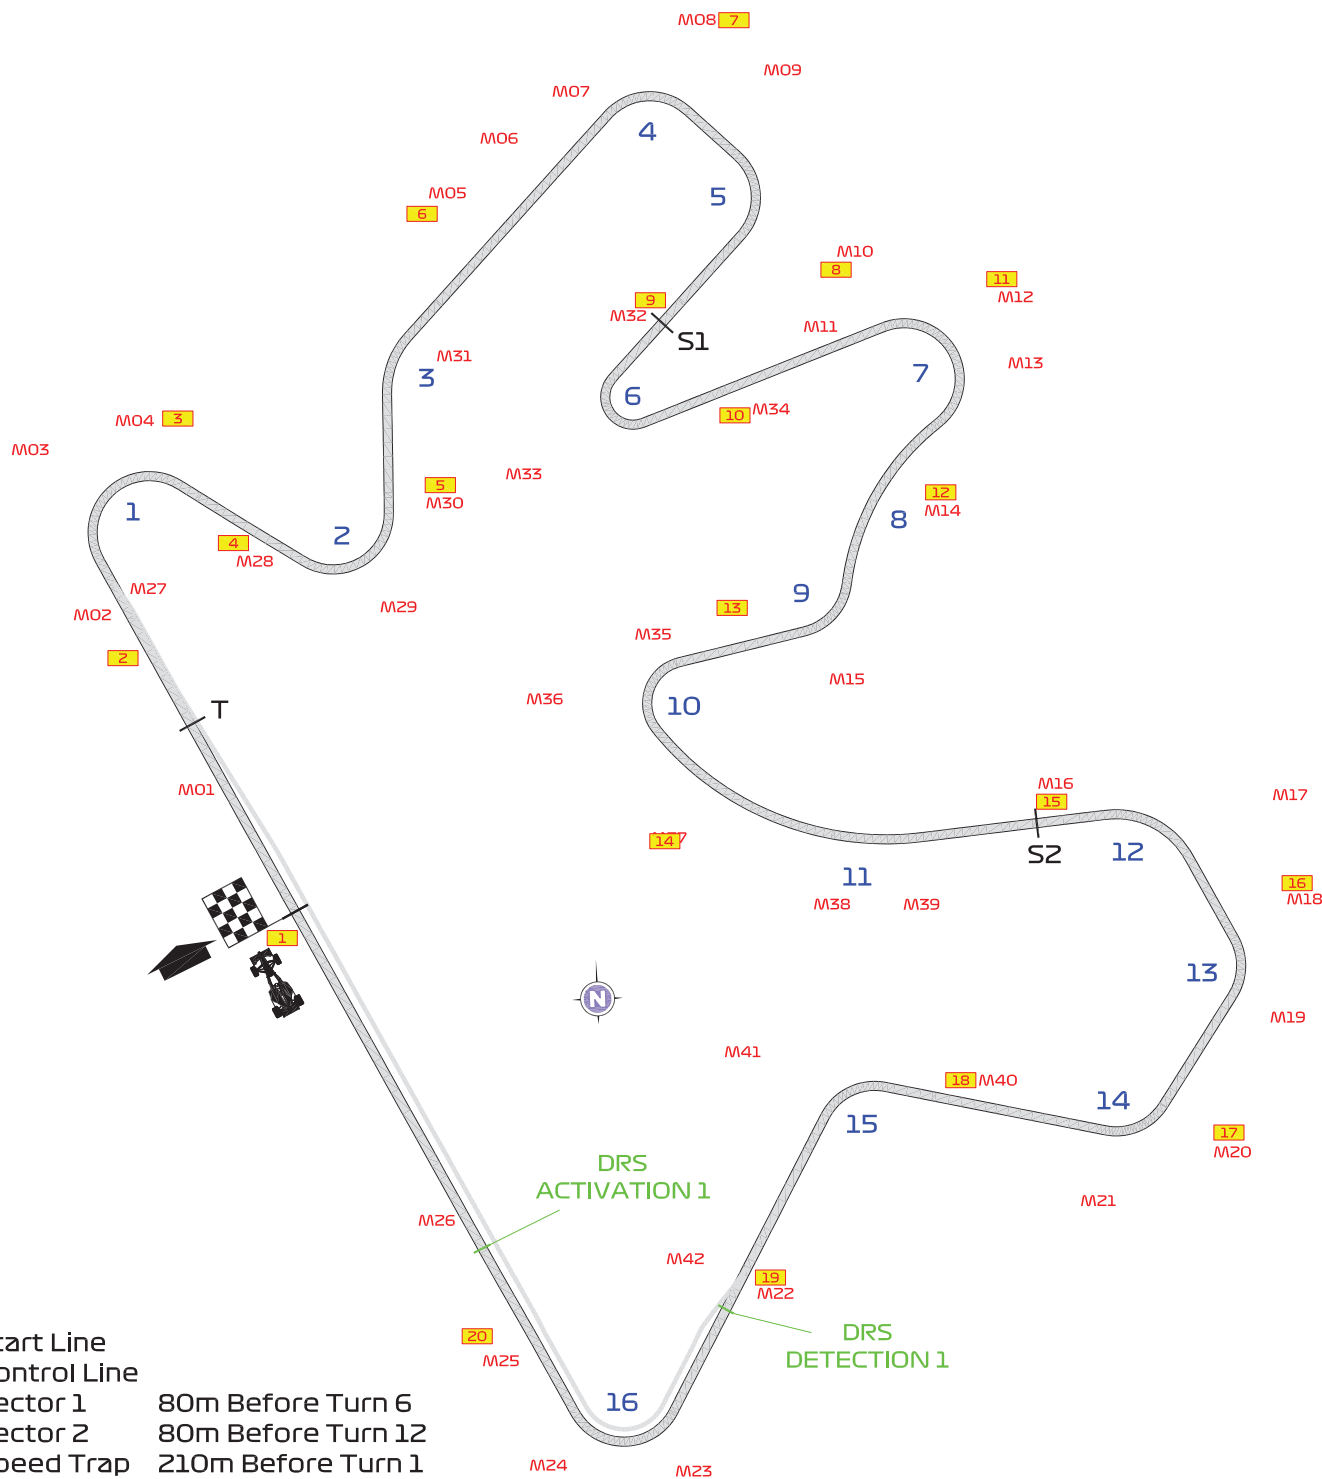

Title Circuit Map

Description Circuit Map

Enclosed QAT DOC 1 - QATAR_CIRCUIT_21 FIAv1.pdf

Garry Connelly

Loic Bacquelaine

Emanuele Pirro

Amro Al Hamad

The Stewards

FORMULA 1 OOREDOO QATAR GRAND PRIX 2021 - LUSAIL

Circuit Map

- Start Line
- Control Line
- S1** Sector 1 80m Before Turn 6
- S2** Sector 2 80m Before Turn 12
- T** Speed Trap 210m Before Turn 1
- DRS Detection** 125m Before Turn 16
- DRS Activation** 200m After Turn 16
- 15** Corner Numbers
- M22** Marshal Post
- 22** FIA Marshal Light No.

Circuit Centreline Length = 5.380km