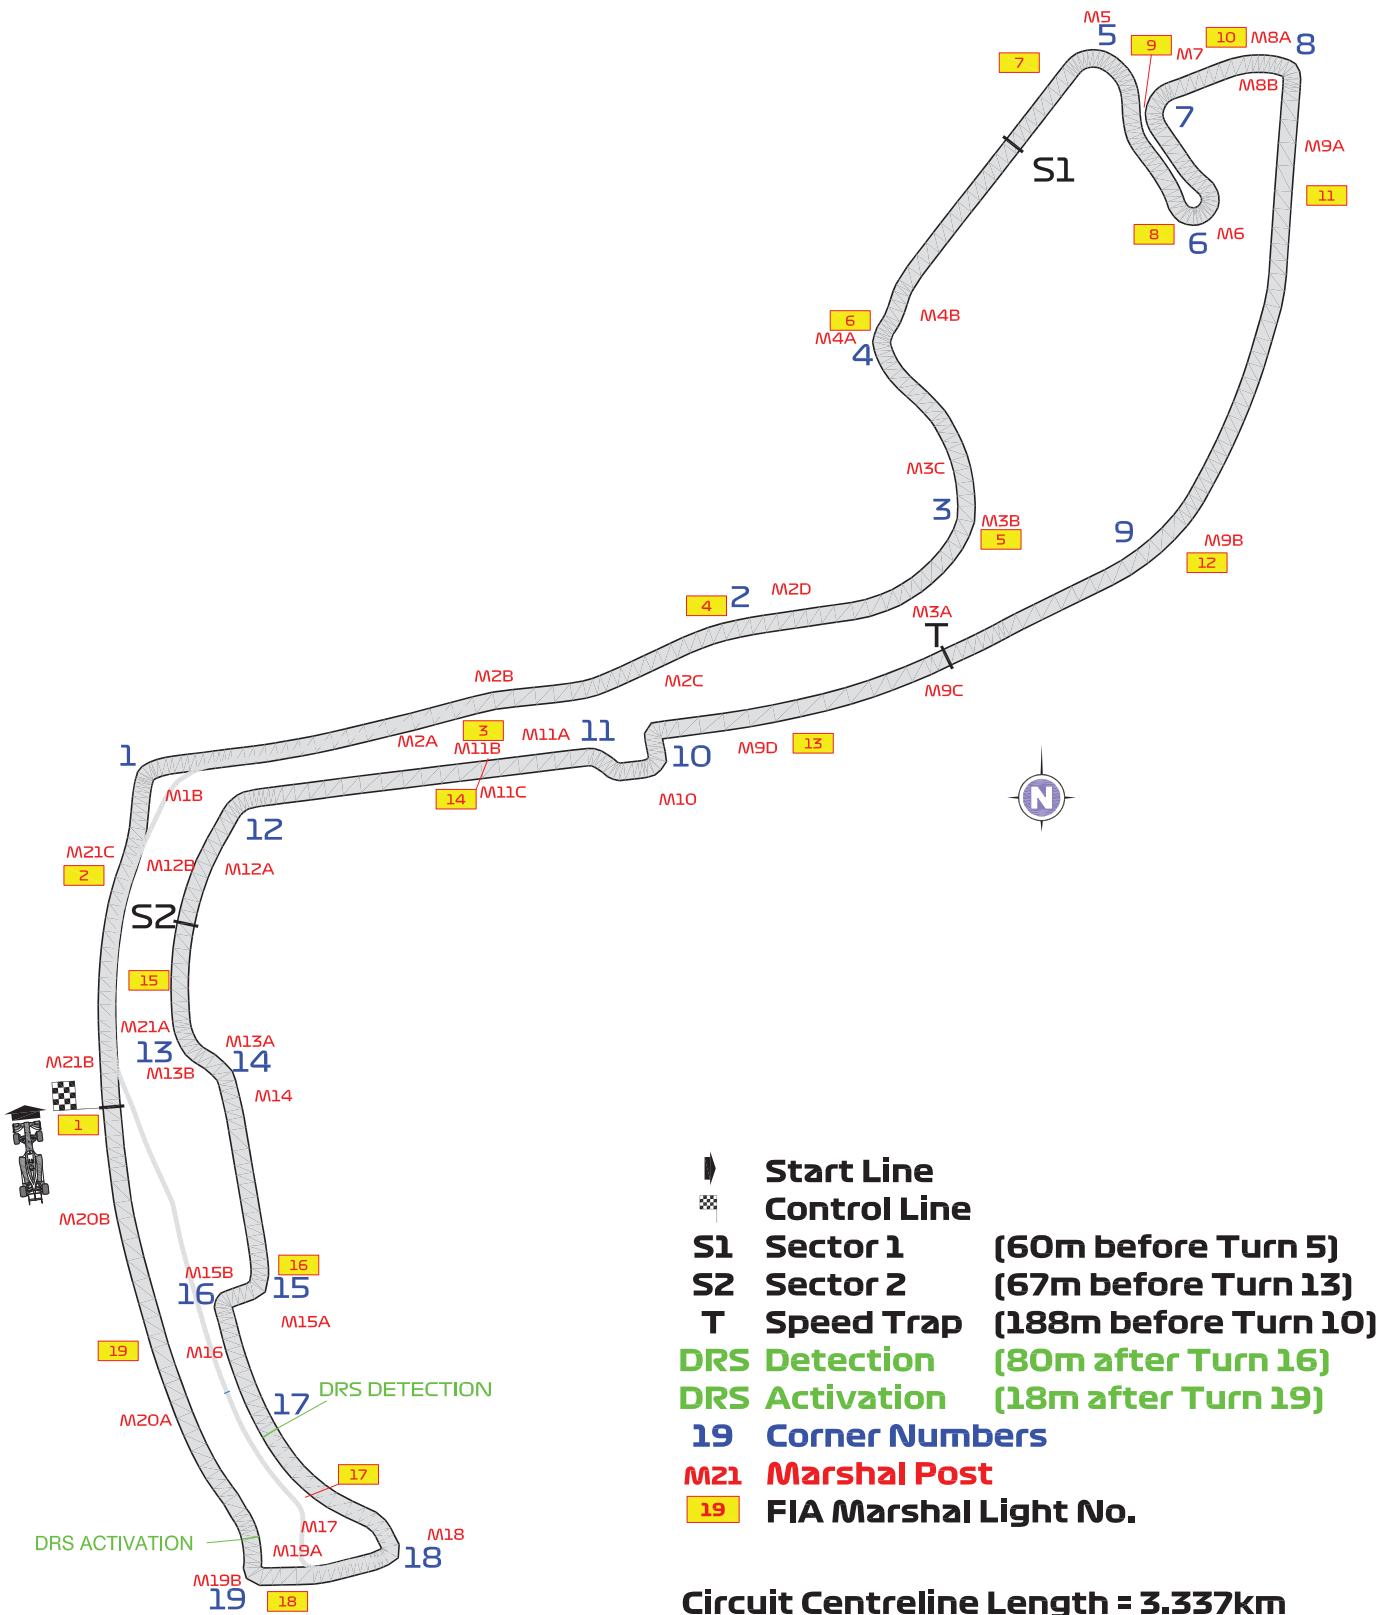

2021 MONACO GRAND PRIX

19 - 23 May 2021

From	The Stewards	Document	1
To	All Teams, All Officials	Date	18 May 2021
		Time	14:10

Title	Circuit Map
Description	Circuit Map
Enclosed	MCO DOC 1 - MONACO_CIRCUIT_21 FIA v1.pdf

Nish Shetty

Dennis Dean

Jose Abed

Vitantonio Liuzzi

Eric Barrabino

The Stewards

FORMULA 1 GRAND PRIX DE MONACO 2021 - Monte-Carlo

Circuit Map

- Start Line**
- Control Line**
- S1 Sector 1** (60m before Turn 5)
- S2 Sector 2** (67m before Turn 13)
- T Speed Trap** (188m before Turn 10)
- DRS Detection** (80m after Turn 16)
- DRS Activation** (18m after Turn 19)
- 19 Corner Numbers**
- M21 Marshal Post**
- 19 FIA Marshal Light No.**

Circuit Centreline Length = 3.337km