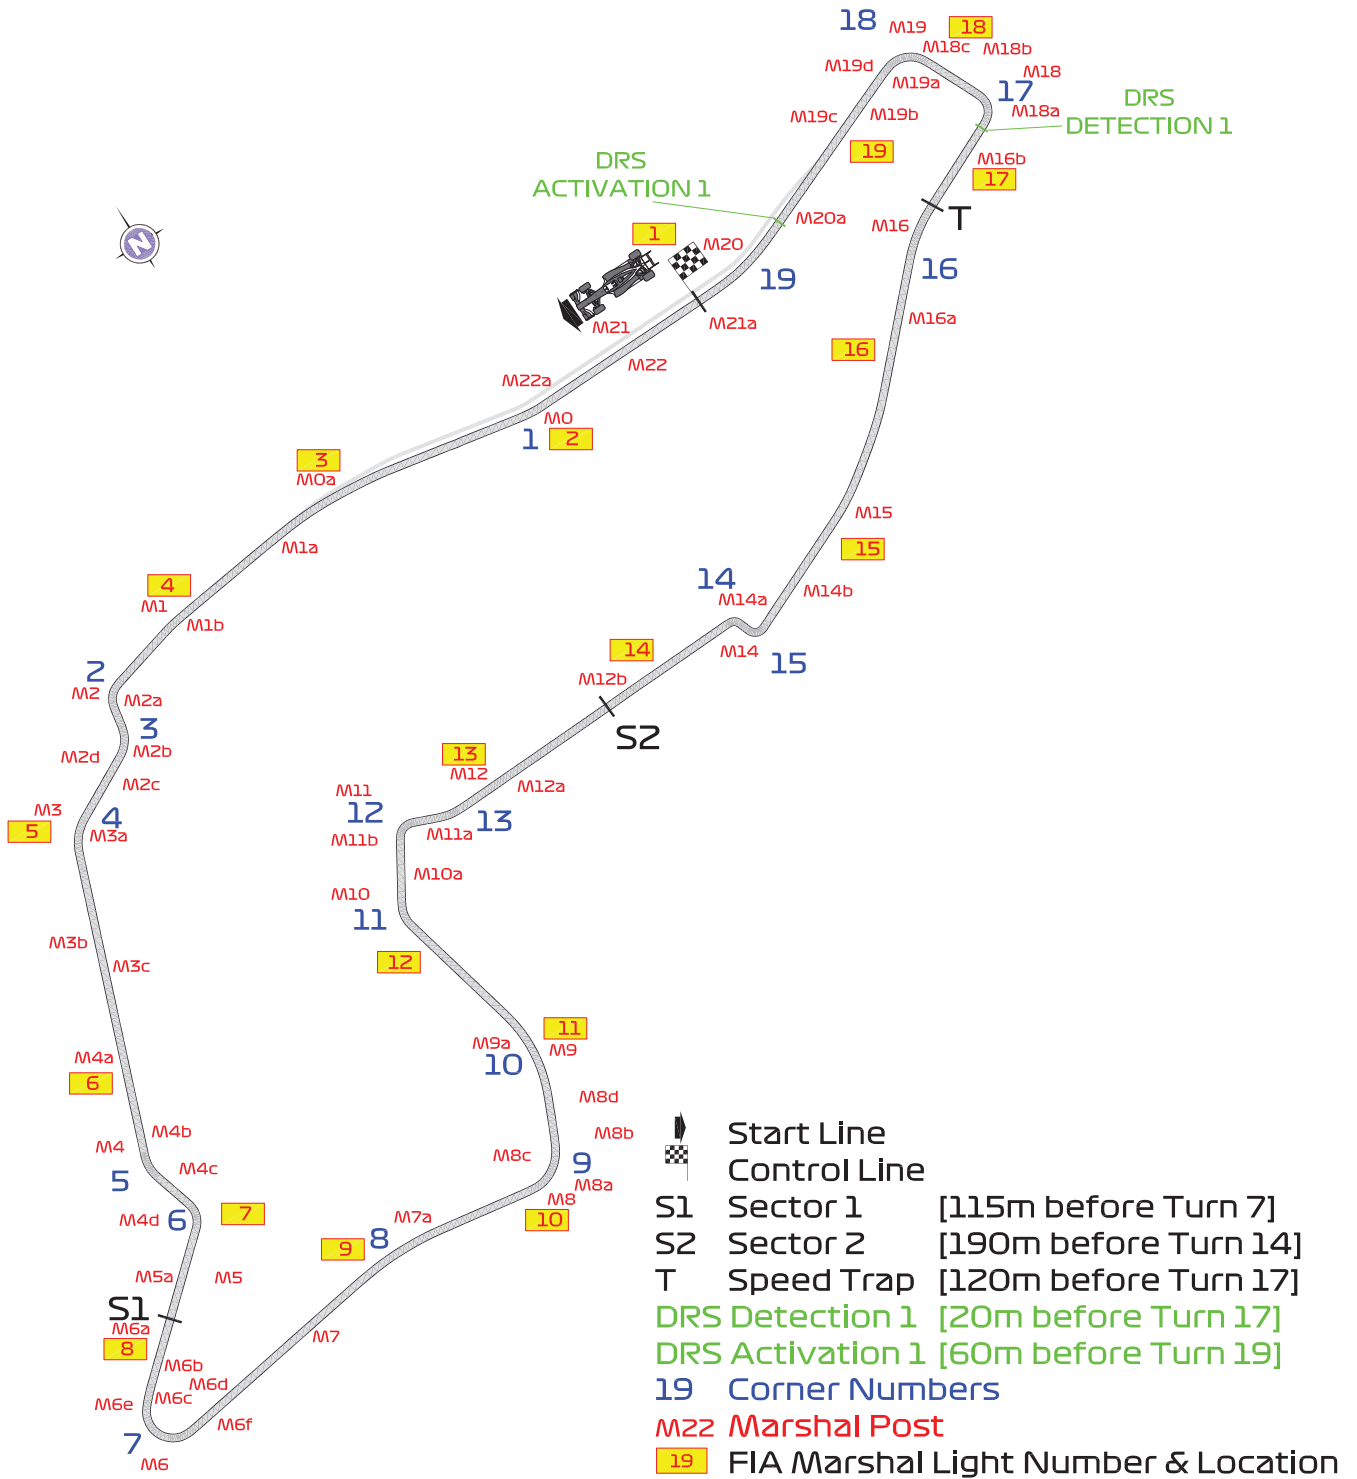

## 2021 EMILIA ROMAGNA GRAND PRIX

15 - 18 April 2021

---

<b>From</b>	The Stewards	<b>Document</b>	1
<b>To</b>	All Teams, All Officials	<b>Date</b>	14 April 2021
		<b>Time</b>	14:52

---

<b>Title</b>	Circuit Map
<b>Description</b>	Circuit Map
<b>Enclosed</b>	EMI DOC 1 - IMOLA_CIRCUIT_21 FIA.pdf

**Tim Mayer**

**Silvia Bellot**

**Tom Kristensen**

**Iacopo Arcangeli**

**The Stewards**

FIA Formula 1 World Championship™

**FORMULA 1 PIRELLI GRAN PREMIO DEL MADE IN ITALY E DELL'EMILIA ROMAGNA 2021 - Imola**

**Circuit Map**

Circuit Centreline Length = 4.909km