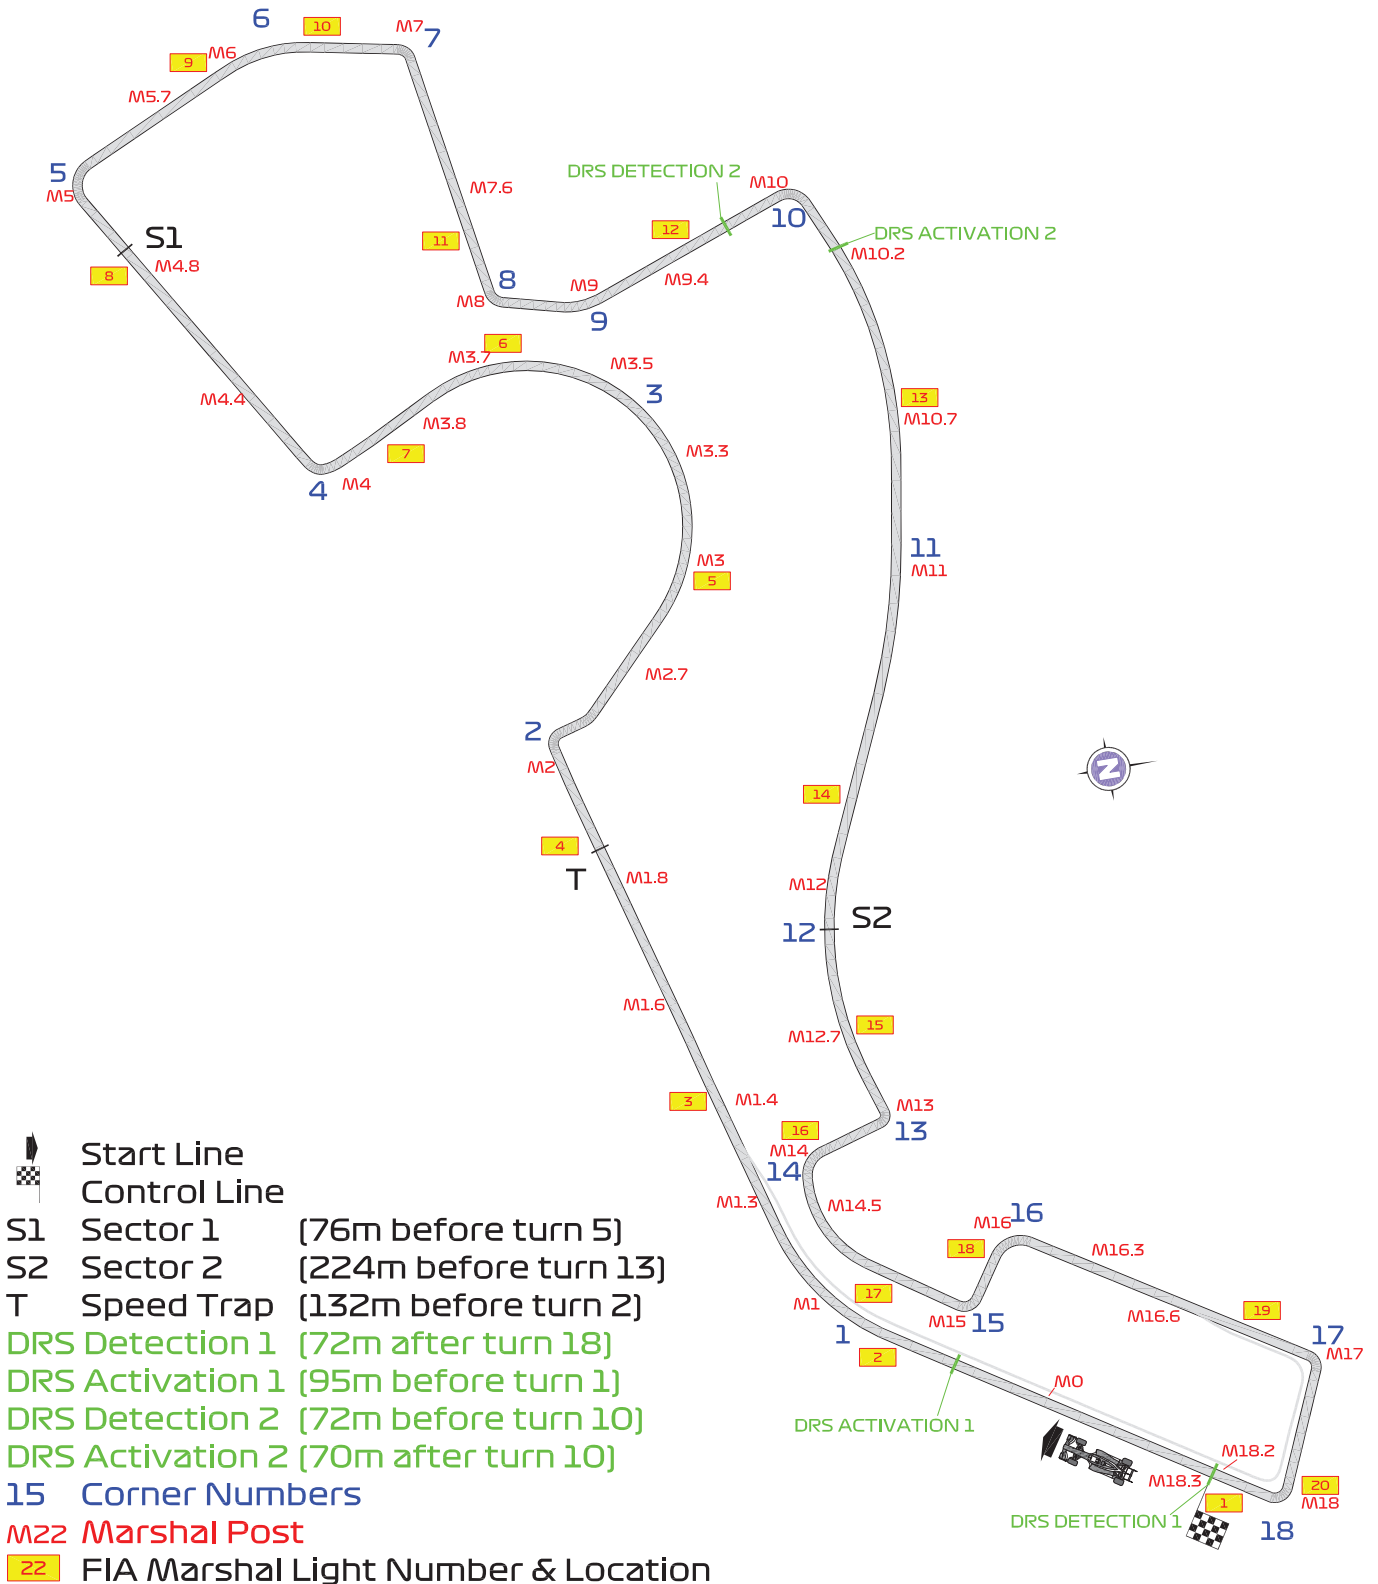

2020 RUSSIAN GRAND PRIX

24 - 27 September 2020

From	The Stewards	Document	1
To	All Teams, All Officials	Date	23 September 2020
		Time	09:16

Title	Circuit Map
Description	Circuit Map
Enclosed	RUS DOC 1 RUSSIA_CIRCUIT_20 FIA.pdf

Gerd Ennser

Andrew Mallieu

Mika Salo

George Andreev

The Stewards

FORMULA 1 VTB RUSSIAN GRAND PRIX 2020 - Sochi

Circuit Map

Circuit Centreline Length = 5.848km