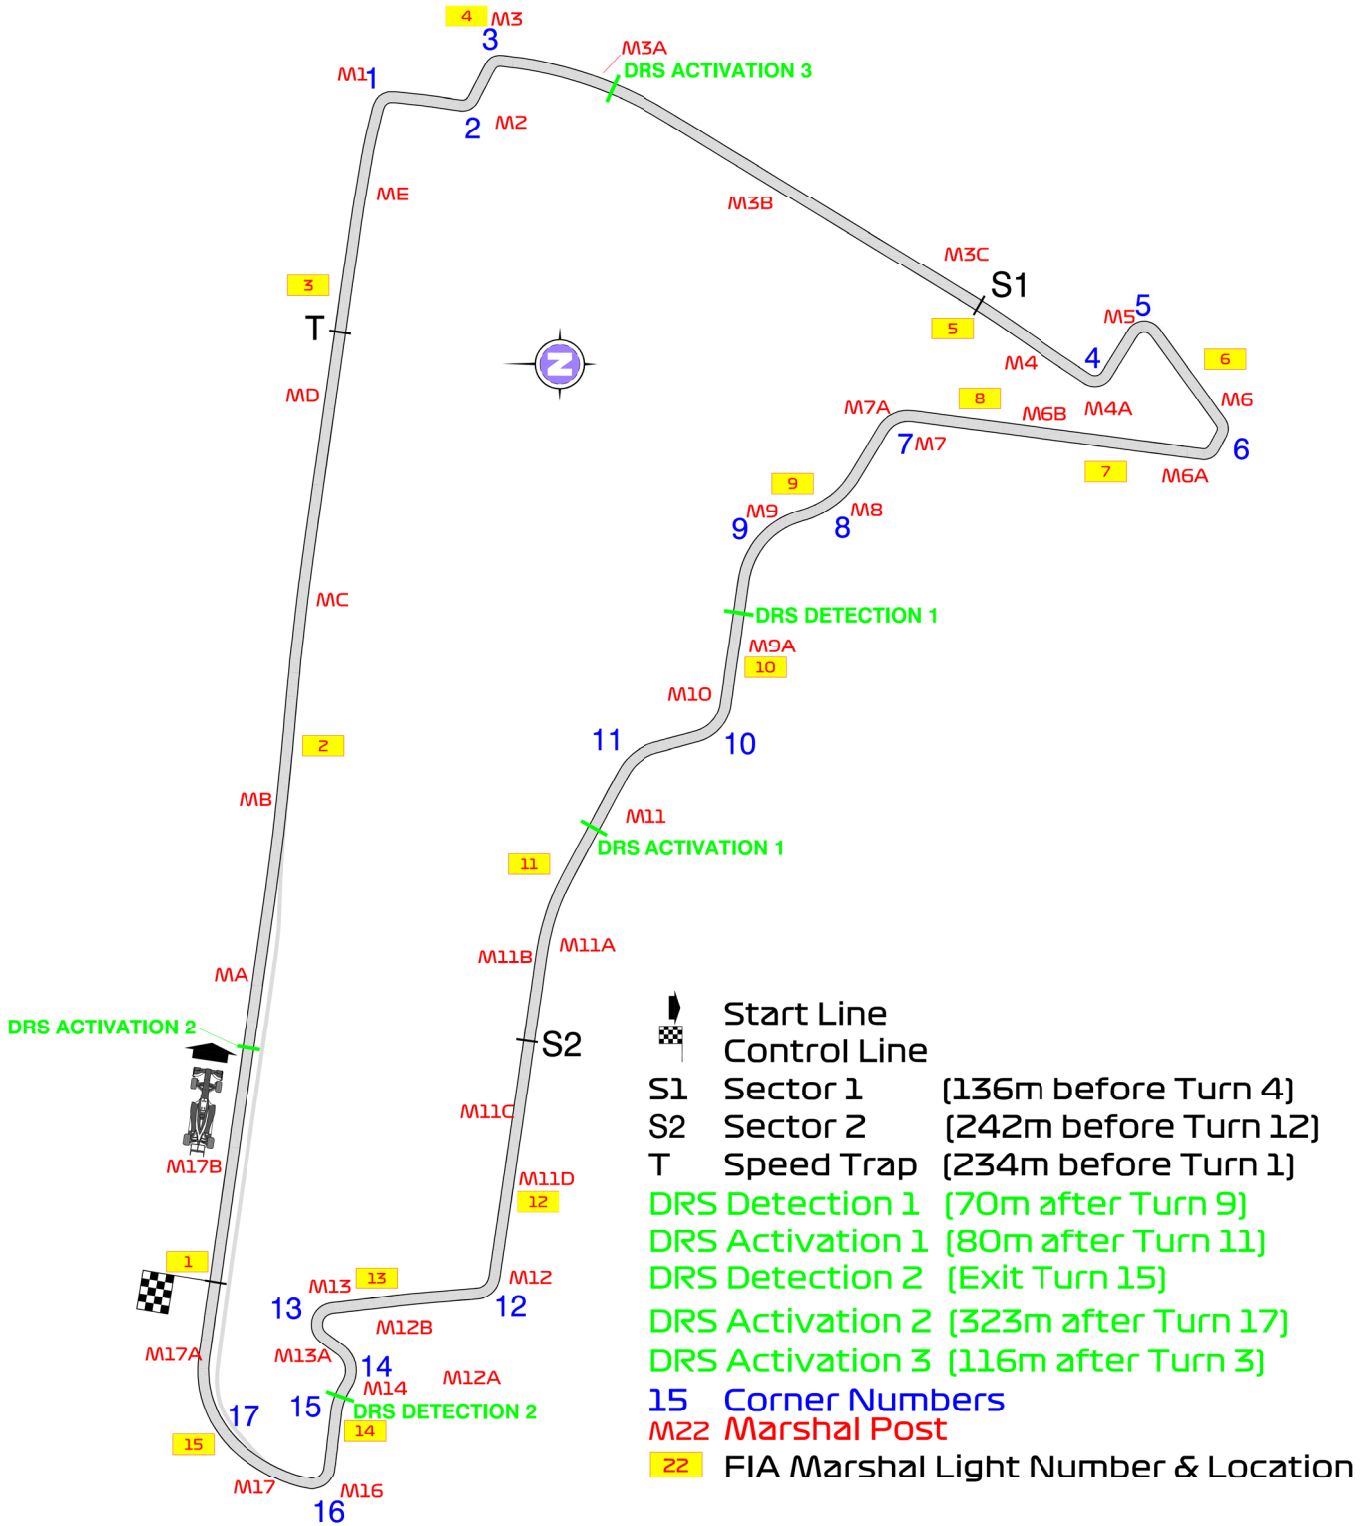

## 2019 MEXICAN GRAND PRIX

24 - 27 October 2019

---

<b>From</b>	The Stewards	<b>Document</b>	1
<b>To</b>	All Teams, All Officials	<b>Date</b>	23 October 2019
		<b>Time</b>	10:15

---

<b>Title</b>	Circuit Map
<b>Description</b>	Circuit Map
<b>Enclosed</b>	MEX DOC 1 CIRCUIT_19 FIA.pdf

**Gerd Ennser**

**Silvia Bellot**

**Danny Sullivan**

**Freddy Van Beuren**

**The Stewards**

**FORMULA 1 GRAN PREMIO DE MÉXICO 2019 - Mexico City**

**Circuit Map**

Circuit Centreline Length = 4.304km