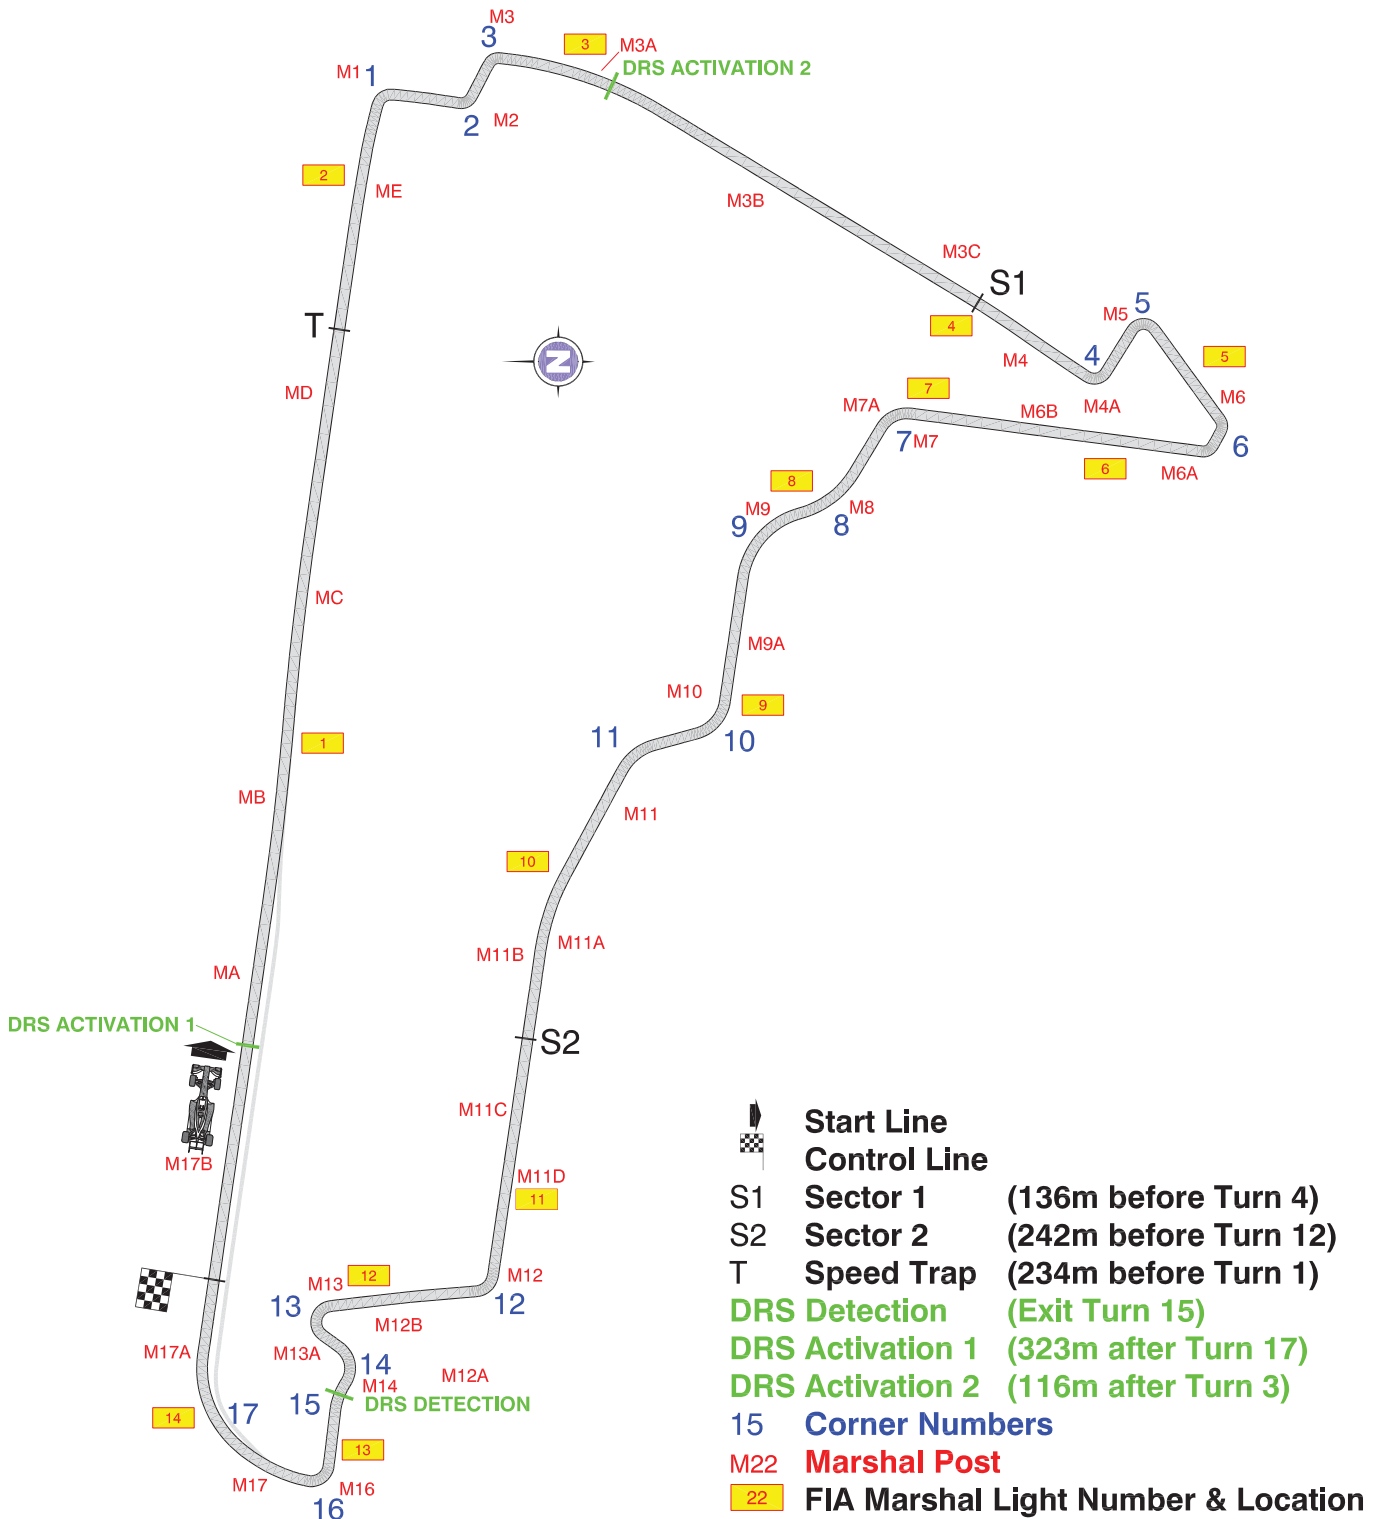

2016 MEXICAN GRAND PRIX

From	The FIA Stewards of the Meeting	Document	1
To	All Teams, All Officials	Date	26 October 2016
		Time	11:42

Title	Circuit Map
Description	Circuit Map
Enclosed	MEX Doc 1 MEXICO_CIRCUIT_16 FIA_V1.pdf

Garry Connelly

Silvia Bellot

Danny Sullivan

Jorge Rodriguez

The FIA Stewards of the Meeting

Circuit Map

Circuit Centreline Length = 4.304 km

FORMULA 1 GRAN PREMIO DE MÉXICO 2016 - Mexico City