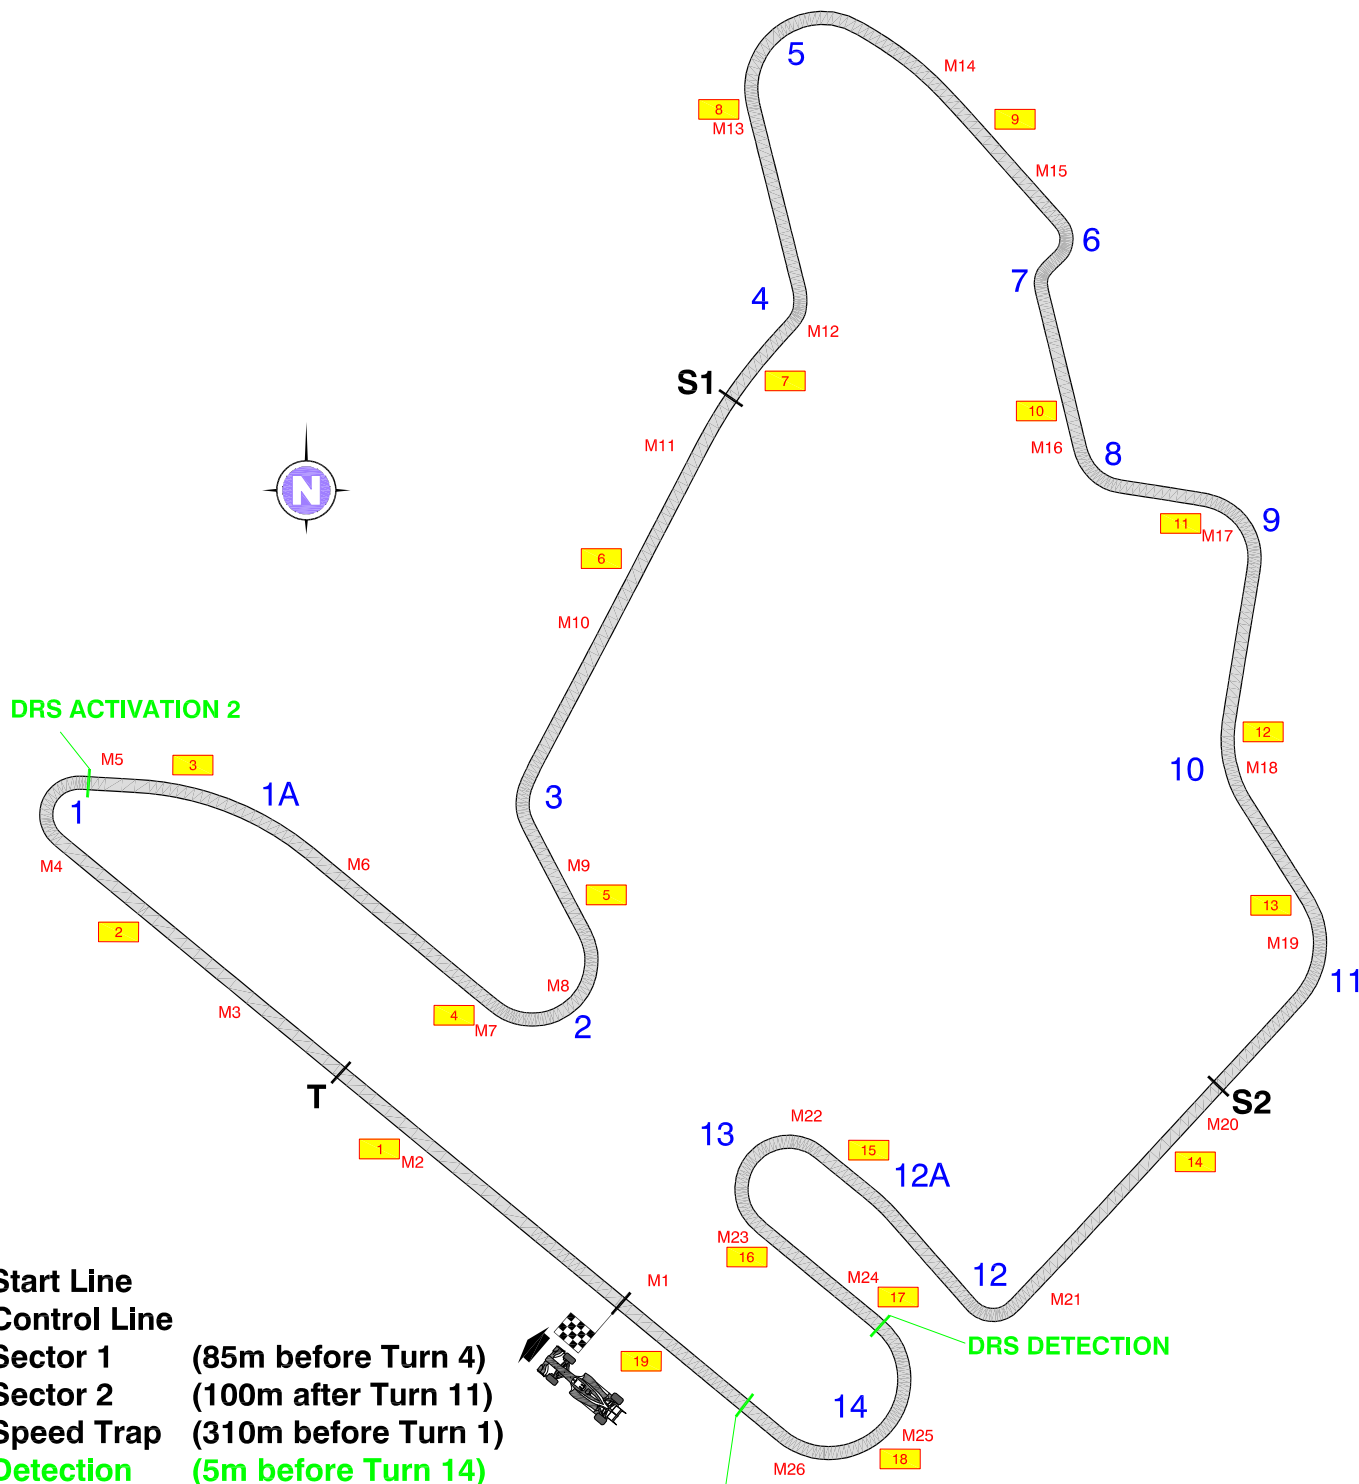

Gerd Ennser

Baham Lekhal

Alan Jones

Lajos Herczeg

The FIA Stewards of the Meeting

Circuit Map

- Start Line**
- Control Line**
- S1 Sector 1** (85m before Turn 4)
- S2 Sector 2** (100m after Turn 11)
- T Speed Trap** (310m before Turn 1)
- DRS Detection** (5m before Turn 14)
- DRS Activation 1** (40m after Turn 14)
- DRS Activation 2** (6m after Turn 1)
- 15 Corner Numbers**
- M22 Marshal Post**
- 22 FIA Marshal Light Number & Location**

Circuit Centreline Length = 4.381 km

FORMULA 1 MAGYAR NAGYDÍJ 2016 - Budapest