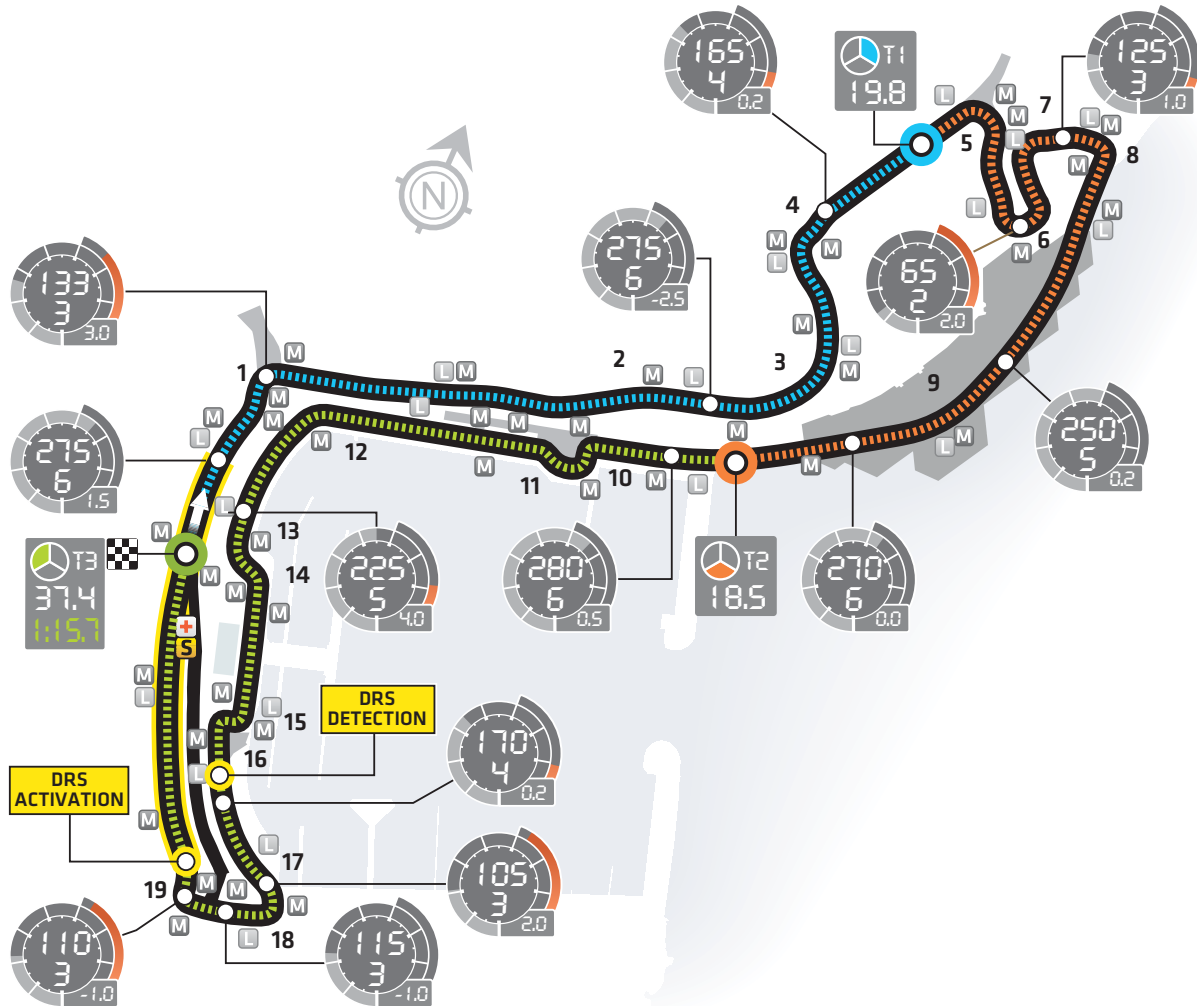

Monaco GP

ROUND 06		START TIME	14:00 Local - 12:00 GMT
RACE DATE:	25 MAY 2014	CIRCUIT LENGTH:	3.340KM
CIRCUIT NAME:	CIRCUIT DE MONACO	RACE DISTANCE:	260.520KM
NUMBER OF LAPS:	78	LAP RECORD:	1:14.439 - M Schumacher [2004]

Speed Km/h	Braking	Timing Sector	Sector 1	Circuit	Start	Finish
Gear	Lateral G-force	Sector Time	Sector 2	Safety Car	Medical Car	Marshals
		Lap Time	Sector 3	Light Panels	Run-off Areas	Gravel Traps