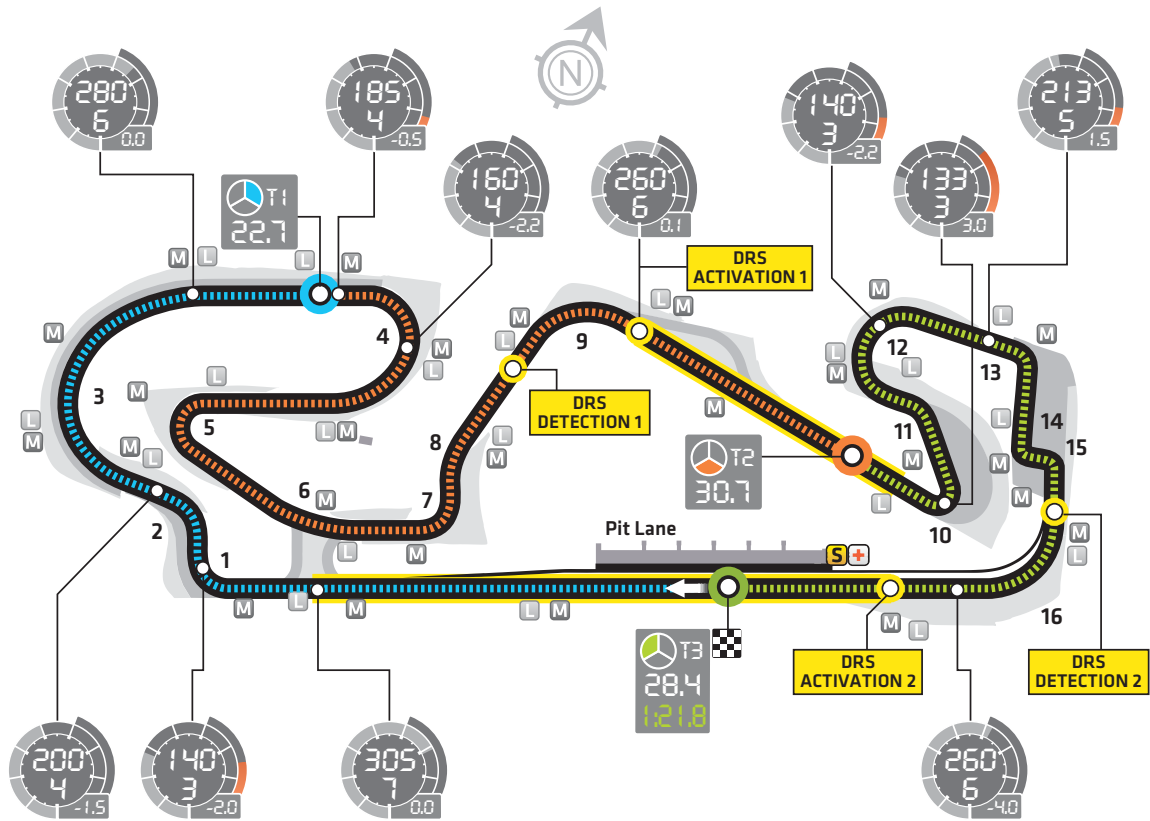

Spanish GP

ROUND 05		START TIME	14:00 Local - 12:00 GMT
RACE DATE:	11 MAY 2014	CIRCUIT LENGTH:	4.655KM
CIRCUIT NAME:	CIRCUIT DE CATALUNYA	RACE DISTANCE:	307.104KM
NUMBER OF LAPS:	66	LAP RECORD:	1:21.670 - K Raikkonen [2008]

<p>Speed Km/h</p> <p>Braking</p> <p>Lateral G-force</p> <p>Gear</p>	<p>Timing Sector</p> <p>Sector Time</p> <p>Lap Time</p>	<p>● Sector 1</p> <p>● Sector 2</p> <p>● Sector 3</p>	<p>■ Circuit</p> <p>⚡ Safety Car</p> <p>Ⓛ Light Panels</p>	<p>➡ Start</p> <p>⚕ Medical Car</p> <p>■ Run-off Areas</p>	<p>🏁 Finish</p> <p>Ⓜ Marshals</p> <p>■ Gravel Traps</p>
---	---	---	--	--	---