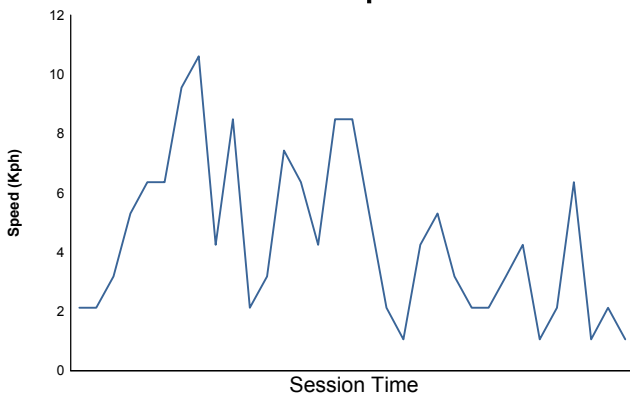

FIA WEC
Total 6 Hours of Spa-Francorchamps
Qualifying LMP1 & LMP2

Weather Report

Air Temperature

Track Temperature

Humidity

Pressure

Wind Speed

Wind direction