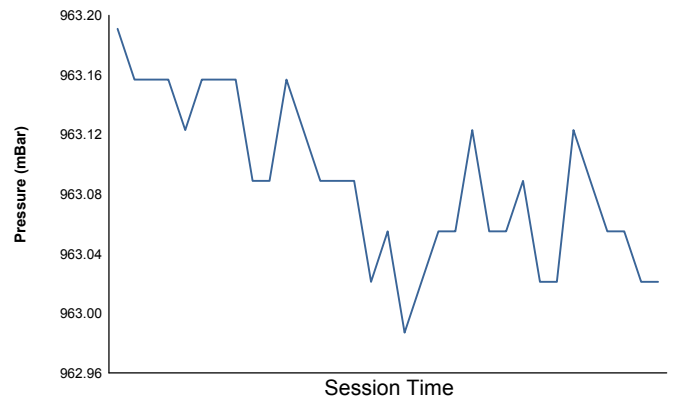

FIA WEC
Total 6 Hours of Spa-Francorchamps
Qualifying LMP1 & LMP2

Weather Report

Air Temperature

Track Temperature

Humidity

Pressure

Wind Speed

Wind direction