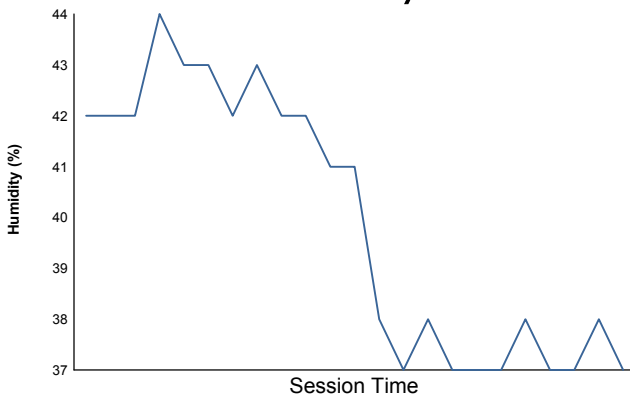

Computerised results and timing service

Total 6 Hours of Spa-Francorchamps
FIA WEC
Qualifying LMGTE Pro & LMGTE Am
Weather Report

Air Temperature

Track Temperature

Humidity

Pressure

Wind Speed

Wind direction