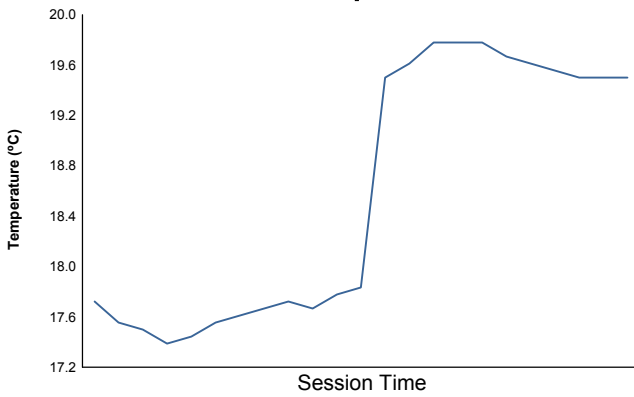

Computerised results and timing service

Total 6 Hours of Spa-Francorchamps
FIA WEC
Qualifying LMGTE Pro & LMGTE Am
Weather Report

Air Temperature

Track Temperature

Humidity

Pressure

Wind Speed

Wind direction