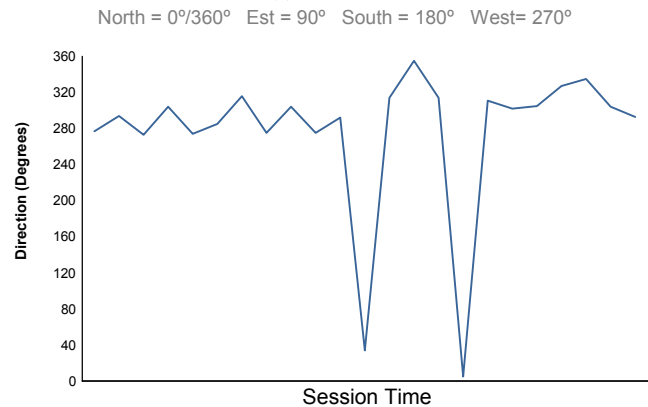

Computerised results and timing service

Total 6 Hours of Spa-Francorchamps
FIA WEC
Qualifying LMGTE Pro & LMGTE Am
Weather Report

Air Temperature

Track Temperature

Humidity

Pressure

Wind Speed

Wind direction

Track Status: **DRY**