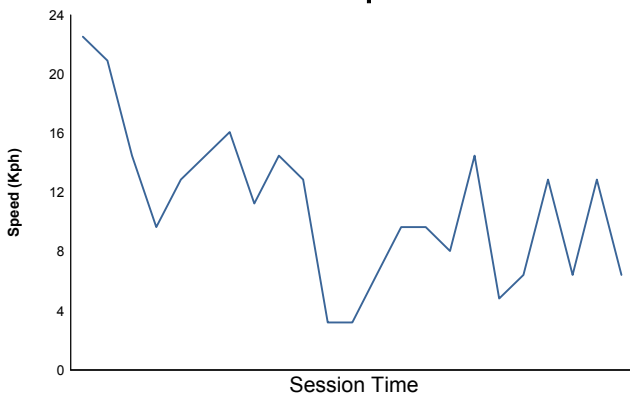

Computerised results and timing service

Total 6 Hours of Spa-Francorchamps
FIA WEC
Qualifying LMGTE Pro & LMGTE Am
Weather Report

Air Temperature

Track Temperature

Humidity

Pressure

Wind Speed

Wind direction