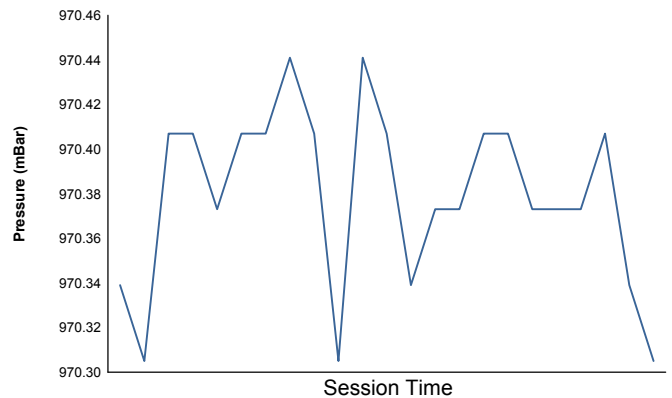

Computerised results and timing service

Total 6 Hours of Spa-Francorchamps
FIA WEC
Qualifying LMGTE Pro & LMGTE Am
Weather Report

Air Temperature

Track Temperature

Humidity

Pressure

Wind Speed

Wind direction