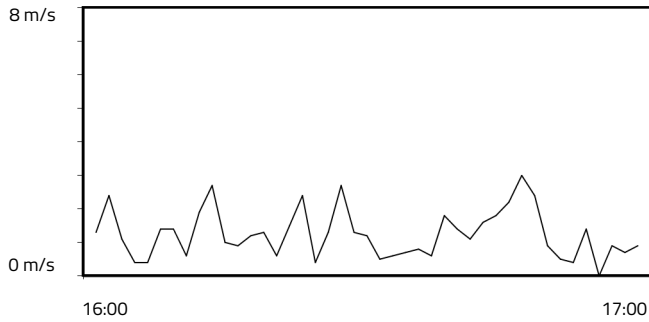

FORMULA 1 LENOVO AUSTRIAN GRAND PRIX 2026 - Spielberg

Weather Report - Saturday 27 June 2026

AIR PRESSURE

Maximum: 943.2 mBars Minimum: 942.8 mBars

RAINFALL

WIND SPEED

Maximum: 3.0 m/s Minimum: 0.0 m/s

WIND DIRECTION

TEMPERATURE

Air Maximum: 34.4°C Air Minimum: 33.3°C
 Track Maximum: 52.9°C Track Minimum: 50.7°C

RELATIVE HUMIDITY

Maximum: 26.7% Minimum: 24.3%

— TRACK TEMPERATURE
 — AIR TEMPERATURE

Weather Data Supplied by FIA