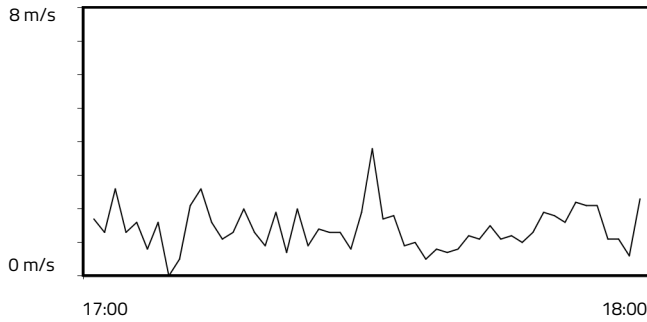

FORMULA 1 LENOVO AUSTRIAN GRAND PRIX 2026 - Spielberg

Weather Report - Friday 26 June 2026

AIR PRESSURE

Maximum: 942.4 mBars Minimum: 942 mBars

RAINFALL

WIND SPEED

Maximum: 3.8 m/s Minimum: 0.0 m/s

WIND DIRECTION

TEMPERATURE

Air Maximum: 33.7°C Air Minimum: 32°C
Track Maximum: 49.2°C Track Minimum: 44.8°C

RELATIVE HUMIDITY

Maximum: 30.1% Minimum: 25.5%

— TRACK TEMPERATURE
— AIR TEMPERATURE

Weather Data Supplied by FIA