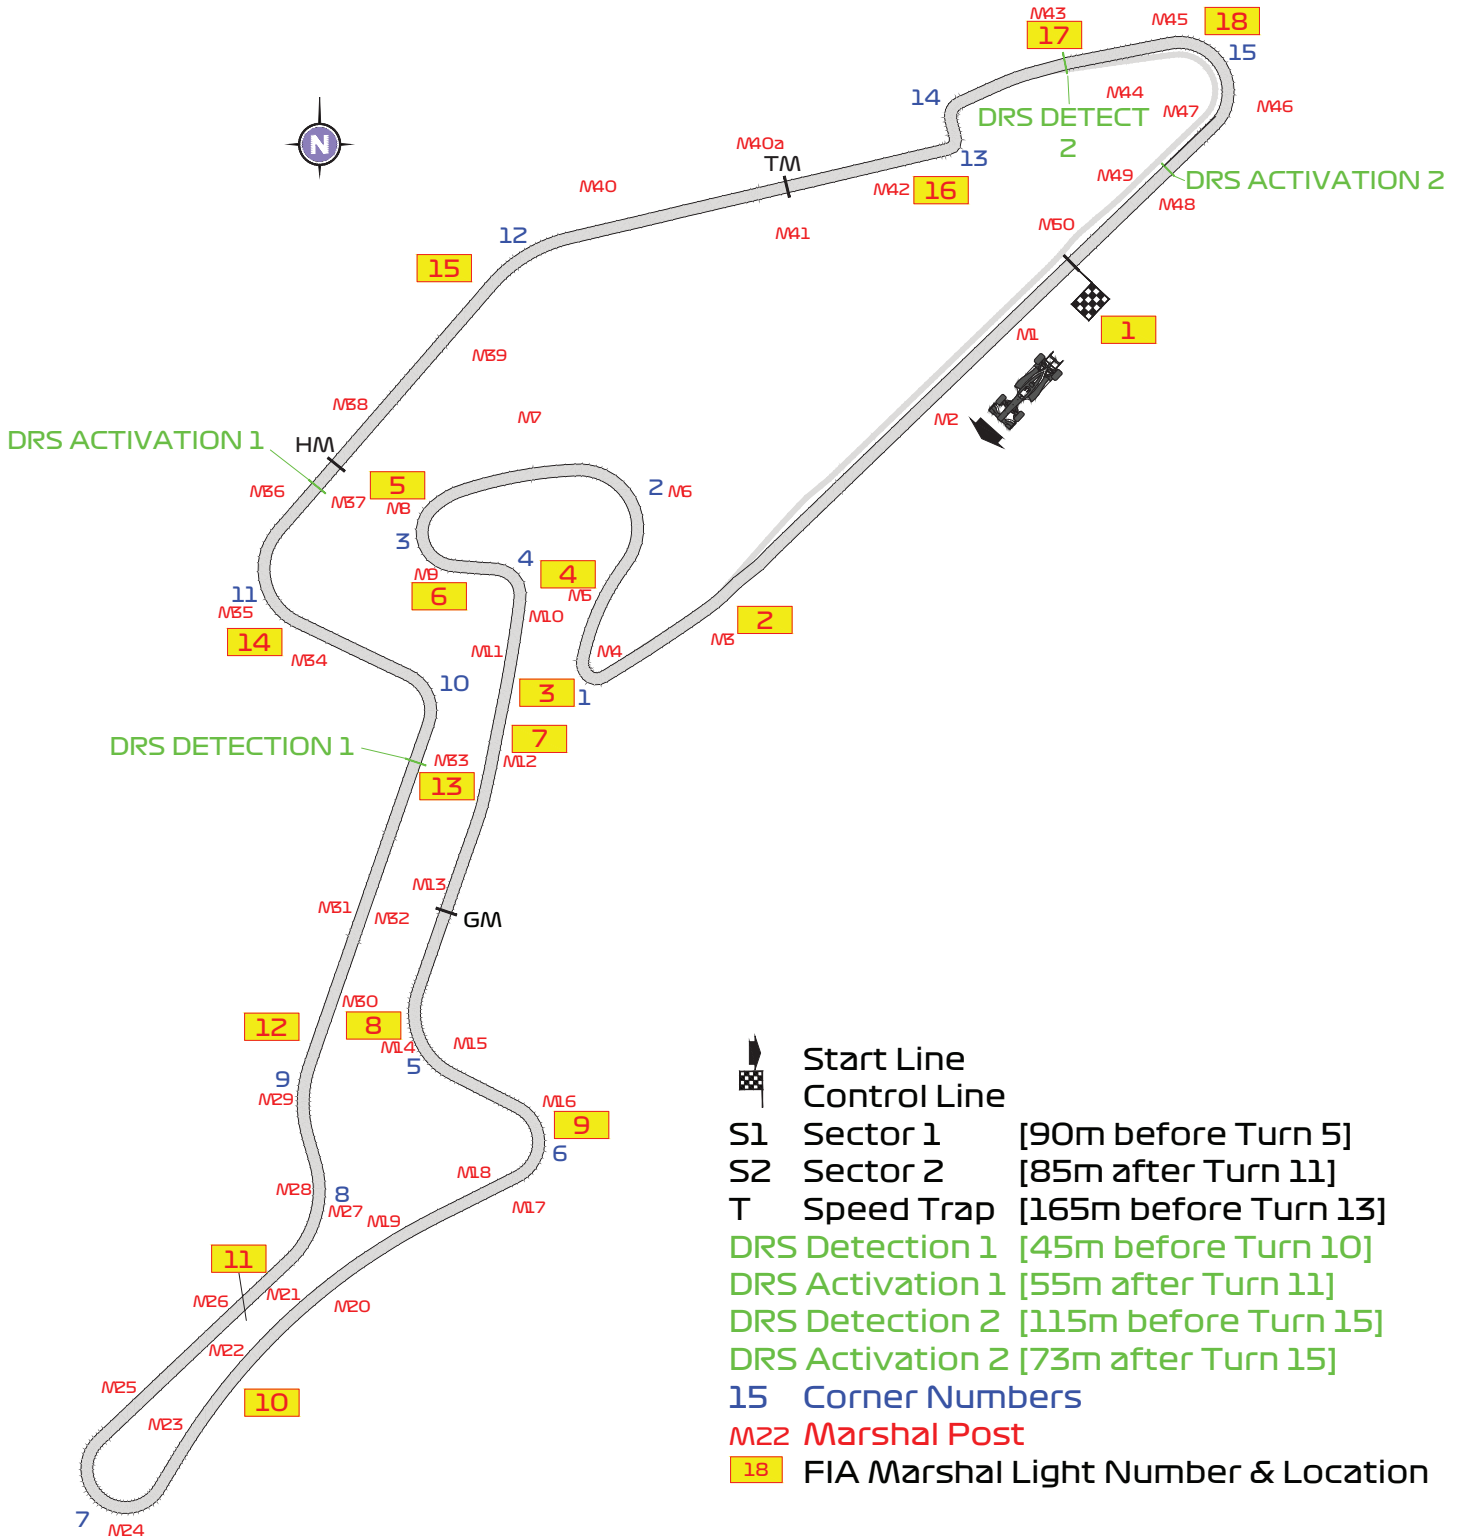

## 2020 EIFEL GRAND PRIX

8 - 11 October 2020

---

<b>From</b>	The Stewards	<b>Document</b>	1
<b>To</b>	All Teams, All Officials	<b>Date</b>	07 October 2020
		<b>Time</b>	12:20

---

<b>Title</b>	Circuit Map
<b>Description</b>	Circuit Map
<b>Enclosed</b>	GER DOC 1 - GERMANY_CIRCUIT_20 FIAv2.pdf

**Gerd Ennser**

**Mathieu Remmerie**

**Derek Warwick**

**Felix Holter**

**The Stewards**

**FORMULA 1 ARAMCO GROSSER PREIS DER EIFEL 2020 - Nürburgring**

**Circuit Map**

Circuit Centreline Length = 5.148 km