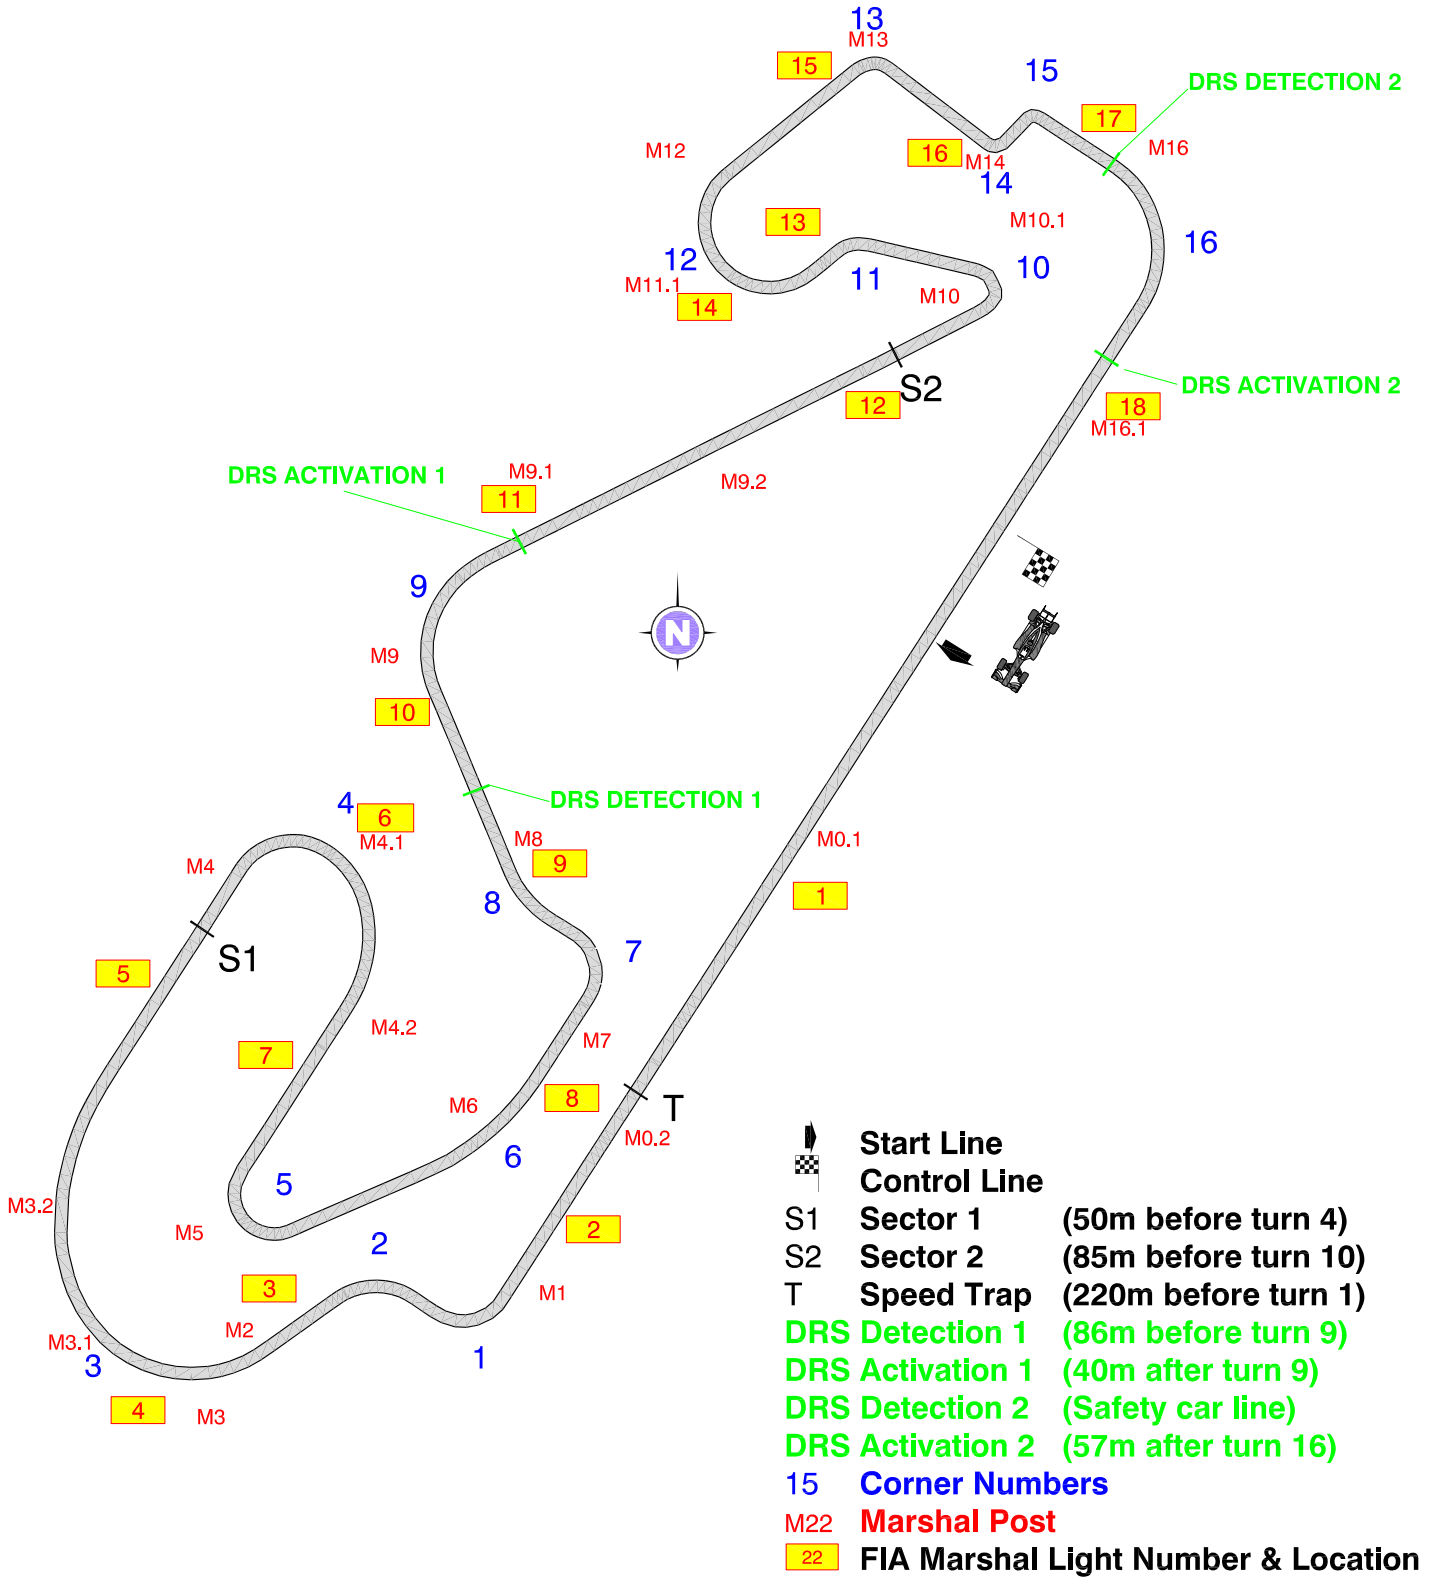

2017 SPANISH GRAND PRIX

From	The FIA Formula One Race Director	Document	24
To	All Teams, All Officials	Date	13 May 2017
		Time	10:43

Title Revised Circuit Map
Description Updated DRS Activation Point 2
Enclosed BARCELONA_CIRCUIT_17 FIAv2.pdf

Charlie Whiting

The FIA Formula One Race Director

Circuit Map

Circuit Centreline Length = 4.655 km

FORMULA 1 GRAN PREMIO DE ESPAÑA PIRELLI 2017 - Catalunya