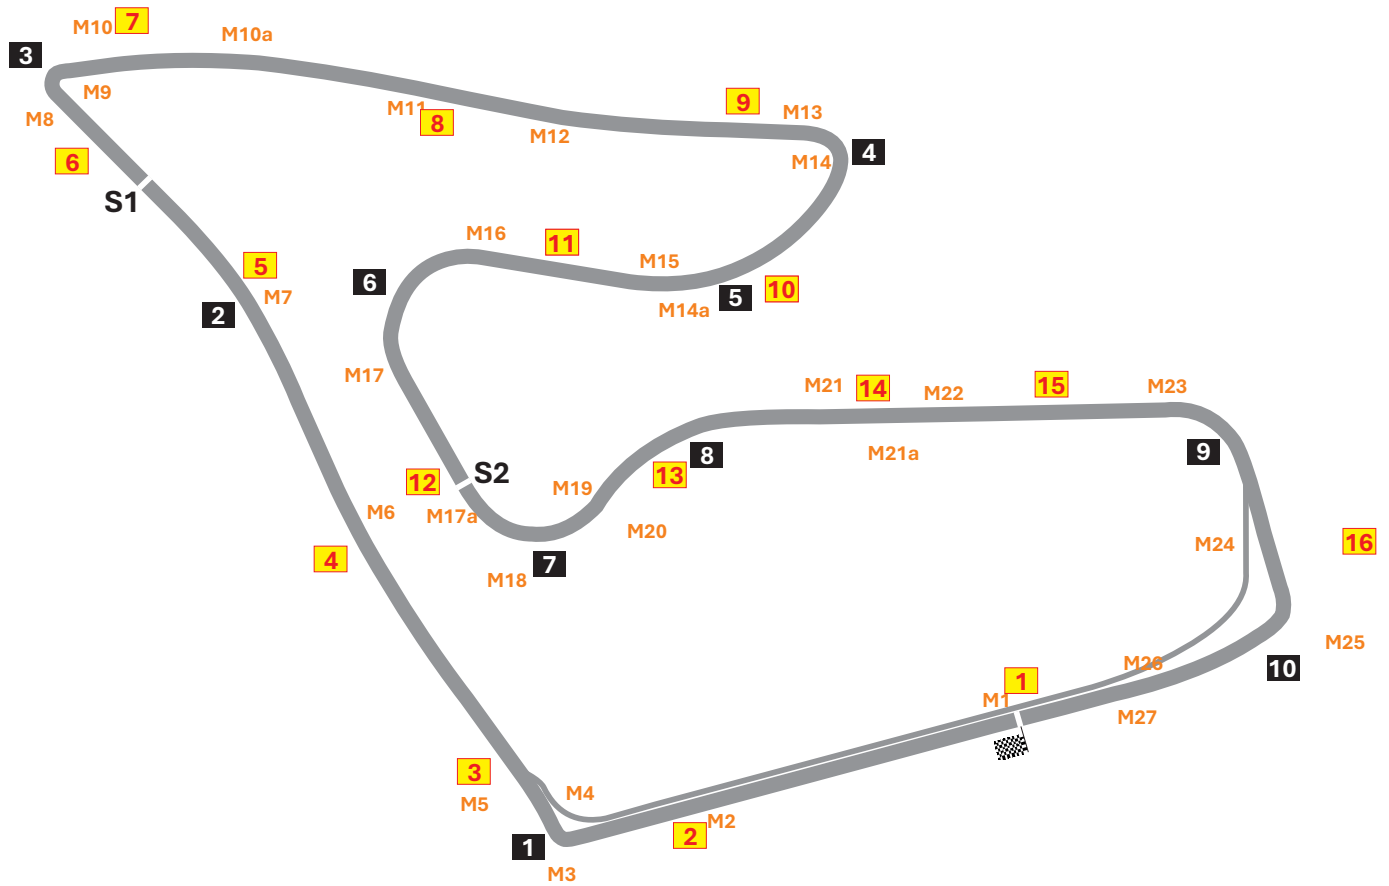

RED BULL RING

Circuit Map

Circuit centreline length: 4326 m

- Finish / Control Line
- Corner number
- Marshal post
- FIA light panel