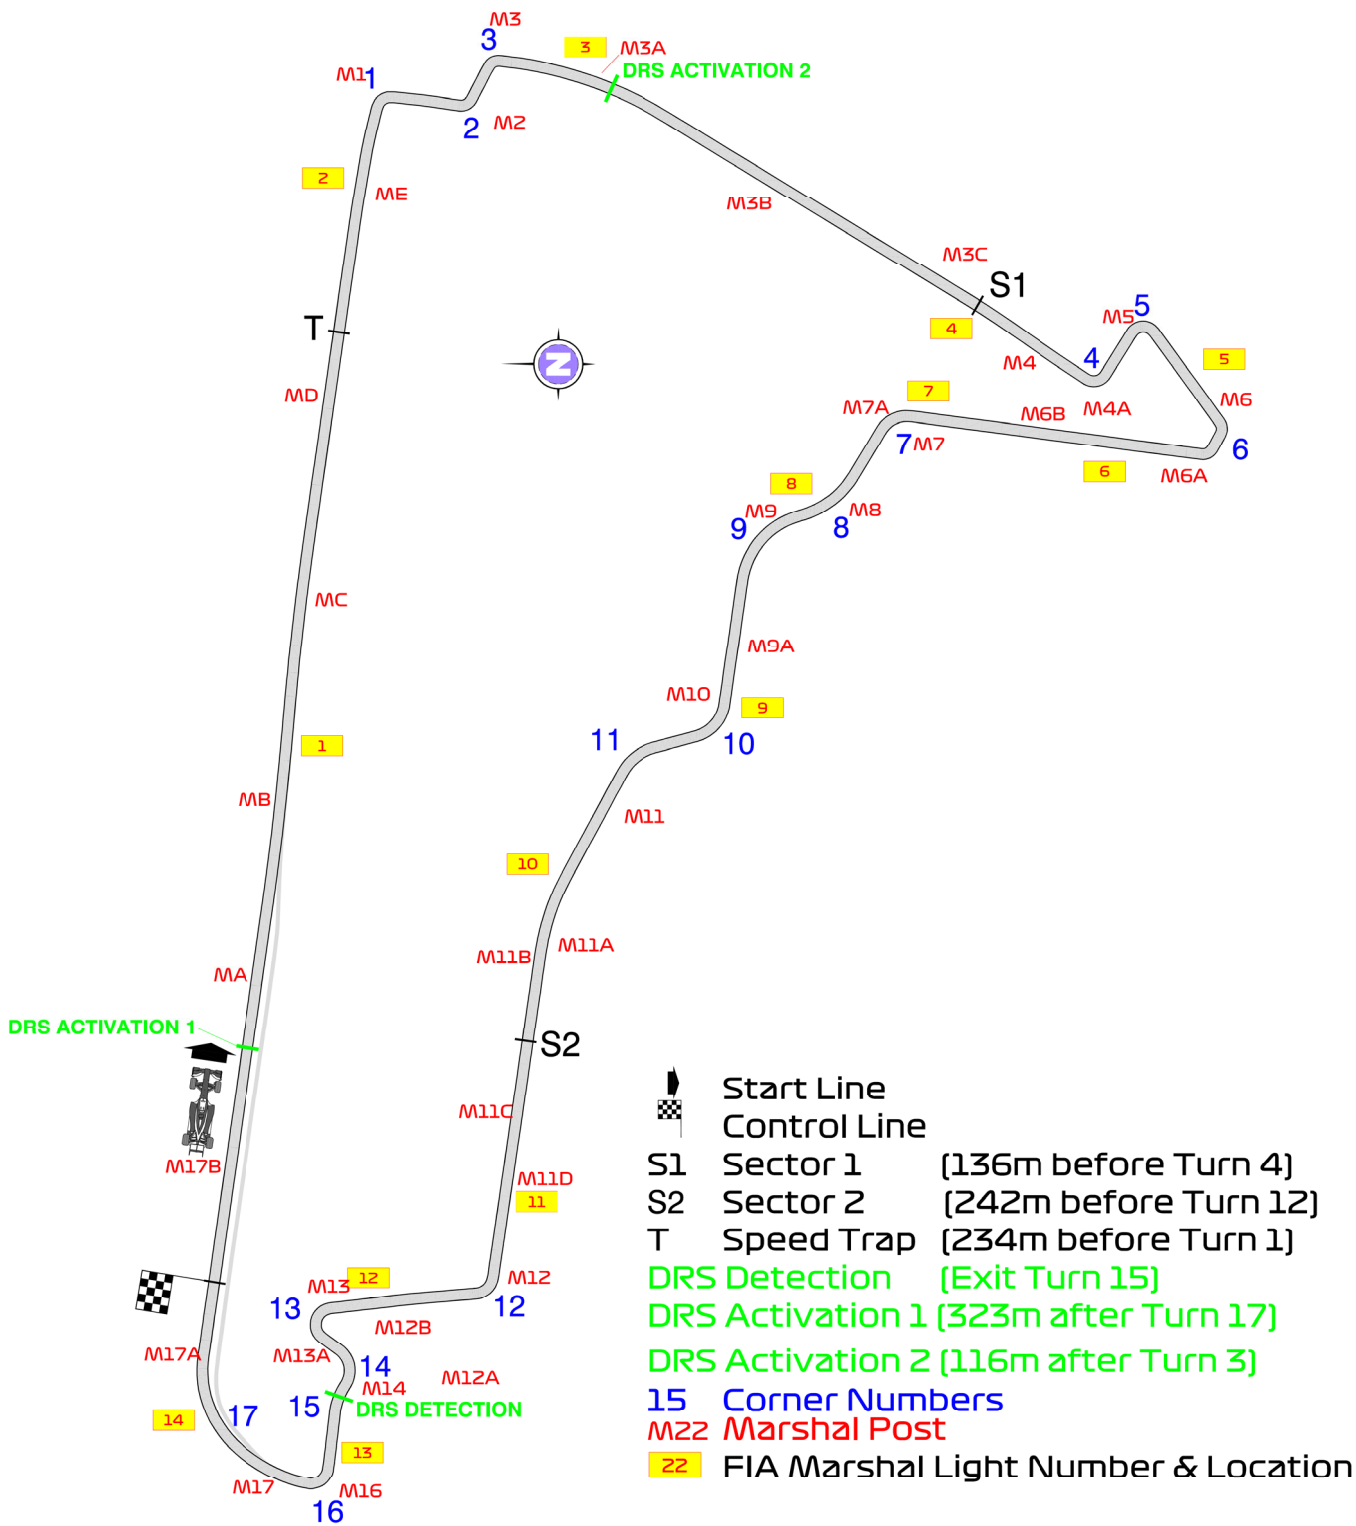

2018 MEXICAN GRAND PRIX

25 - 28 October 2018

From	The Stewards	Document	1
To	All Teams, All Officials	Date	24 October 2018
		Time	10:03

Title	Circuit Map
Description	Circuit Map
Enclosed	MEX DOC 1 - MEXICO_CIRCUIT_18 FIA.pdf

Gerd Ennser

Tim Mayer

Mika Salo

Jorge Rodriguez

The Stewards

FORMULA 1 GRAN PREMIO DE MÉXICO 2018 - Mexico City

Circuit Map

Circuit Centreline Length = 4.304km