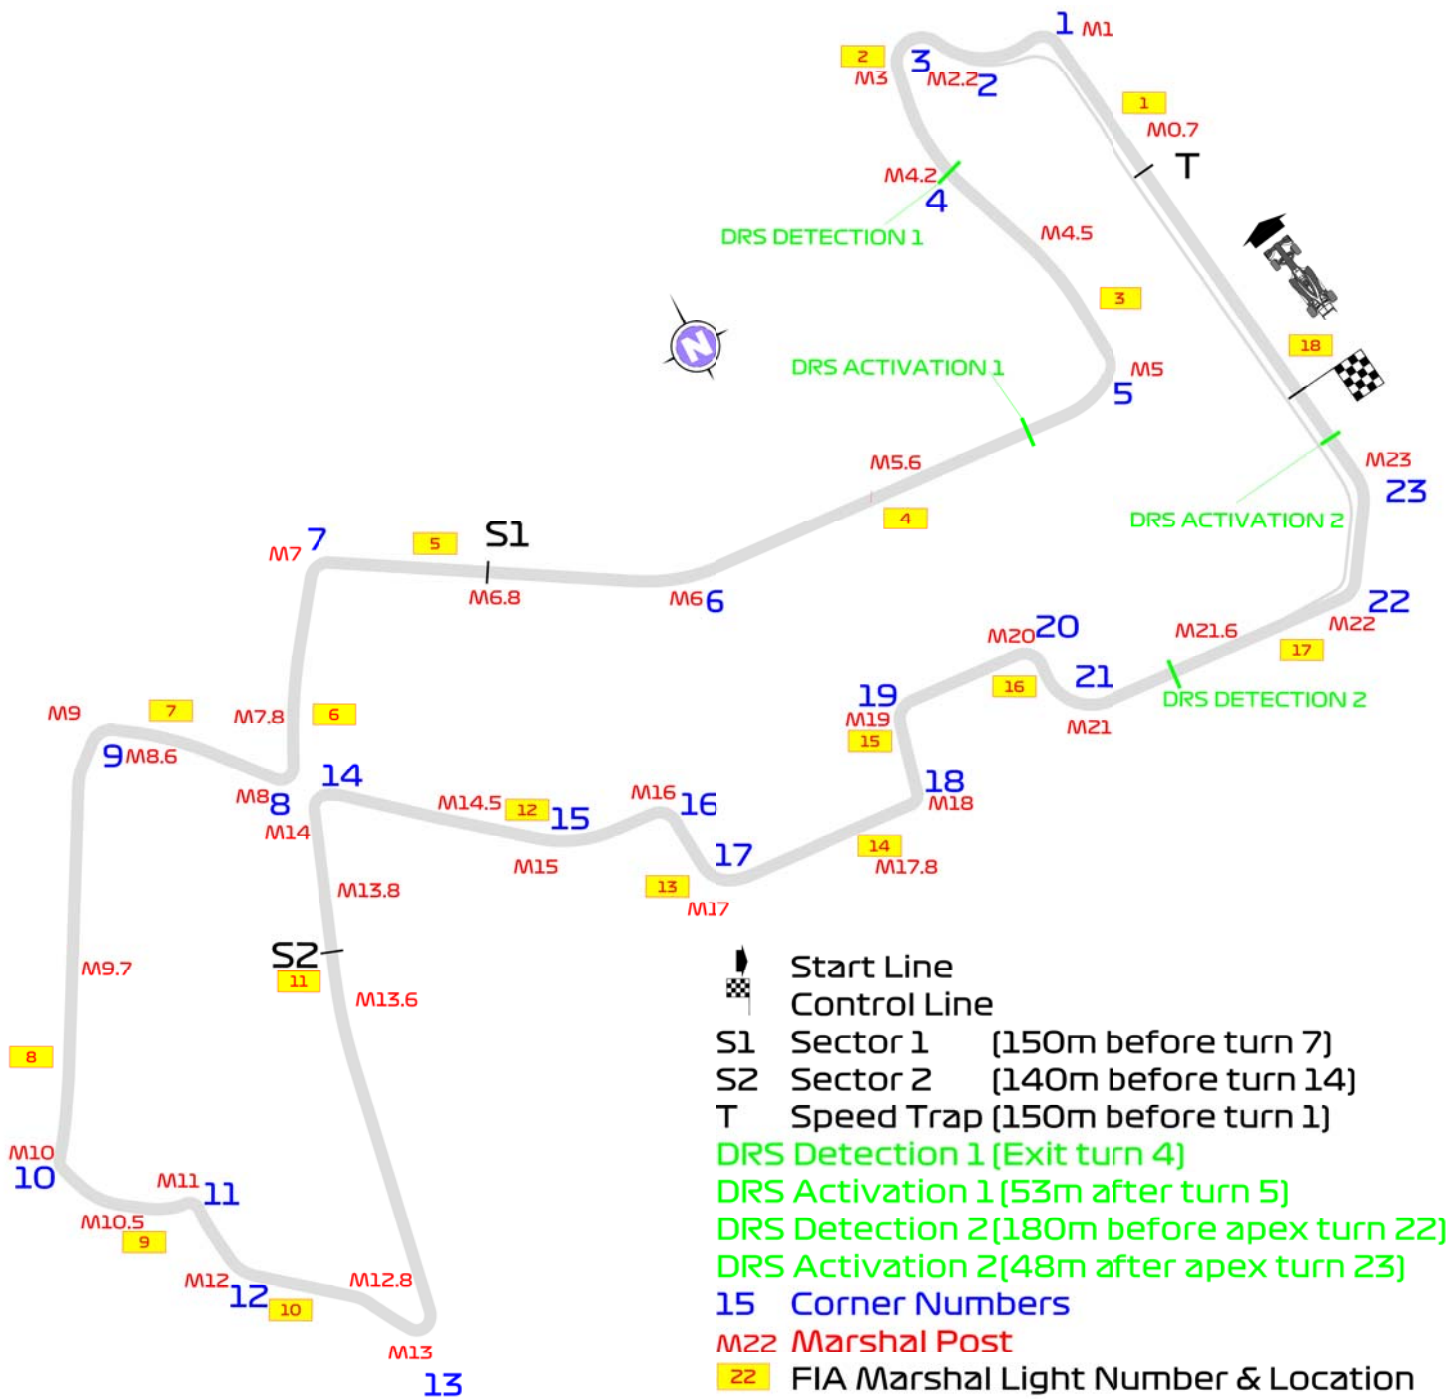

## 2018 SINGAPORE GRAND PRIX

13 - 16 September 2018

---

<b>From</b>	The Stewards	<b>Document</b>	1
<b>To</b>	All Teams, All Officials	<b>Date</b>	12 September 2018
		<b>Time</b>	17:10

---

<b>Title</b>	Circuit Map
<b>Description</b>	Circuit Map
<b>Enclosed</b>	SGP DOC 1 SINGAPORE_CIRCUIT_18 FIA v2.pdf

**Gerd Ennser**

**Steve Chopping**

**Derek Warwick**

**Nish Shetty**

**The Stewards**

**FORMULA 1 2018 SINGAPORE AIRLINES SINGAPORE GRAND PRIX - Singapore**

**Circuit Map**

Circuit Centreline Length = 5.063km