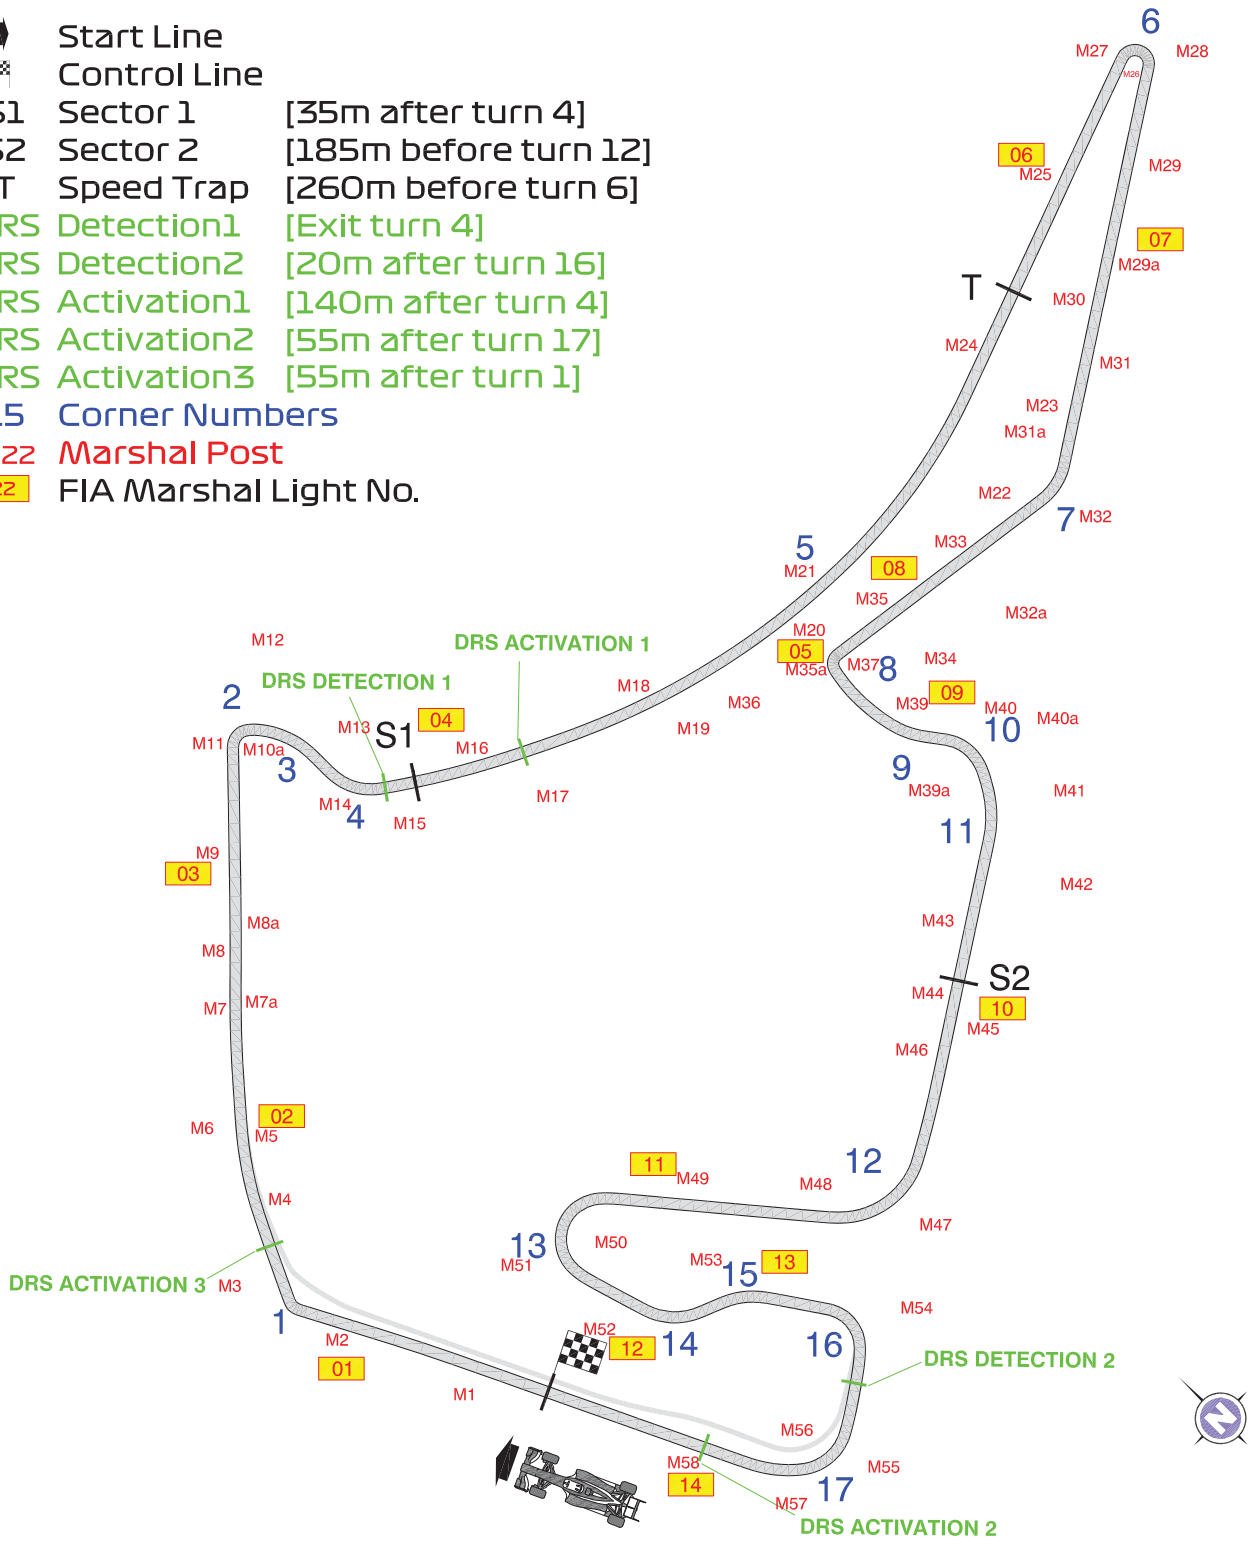

2018 GERMAN GRAND PRIX

19 - 22 July 2018

From	The Stewards	Document	1
To	All Teams, All Officials	Date	18 July 2018
		Time	13:00

Title	Circuit Map
Description	Circuit Map
Enclosed	GER DOC 1 HOCKENHEIM_CIRCUIT_18 FIAv1.pdf

Nish Shetty

Steve Stringwell

Mika Salo

Felix Holter

The Stewards

FORMULA 1 EMIRATES GROSSER PREIS VON DEUTSCHLAND 2018 - Hockenheim

Circuit Map

- Start Line
- Control Line
- S1 Sector 1 [35m after turn 4]
- S2 Sector 2 [185m before turn 12]
- T Speed Trap [260m before turn 6]
- DRS Detection1 [Exit turn 4]
- DRS Detection2 [20m after turn 16]
- DRS Activation1 [140m after turn 4]
- DRS Activation2 [55m after turn 17]
- DRS Activation3 [55m after turn 1]
- 15 Corner Numbers
- M22 Marshal Post
- FIA Marshal Light No.

Circuit Centreline Length = 4.574 km