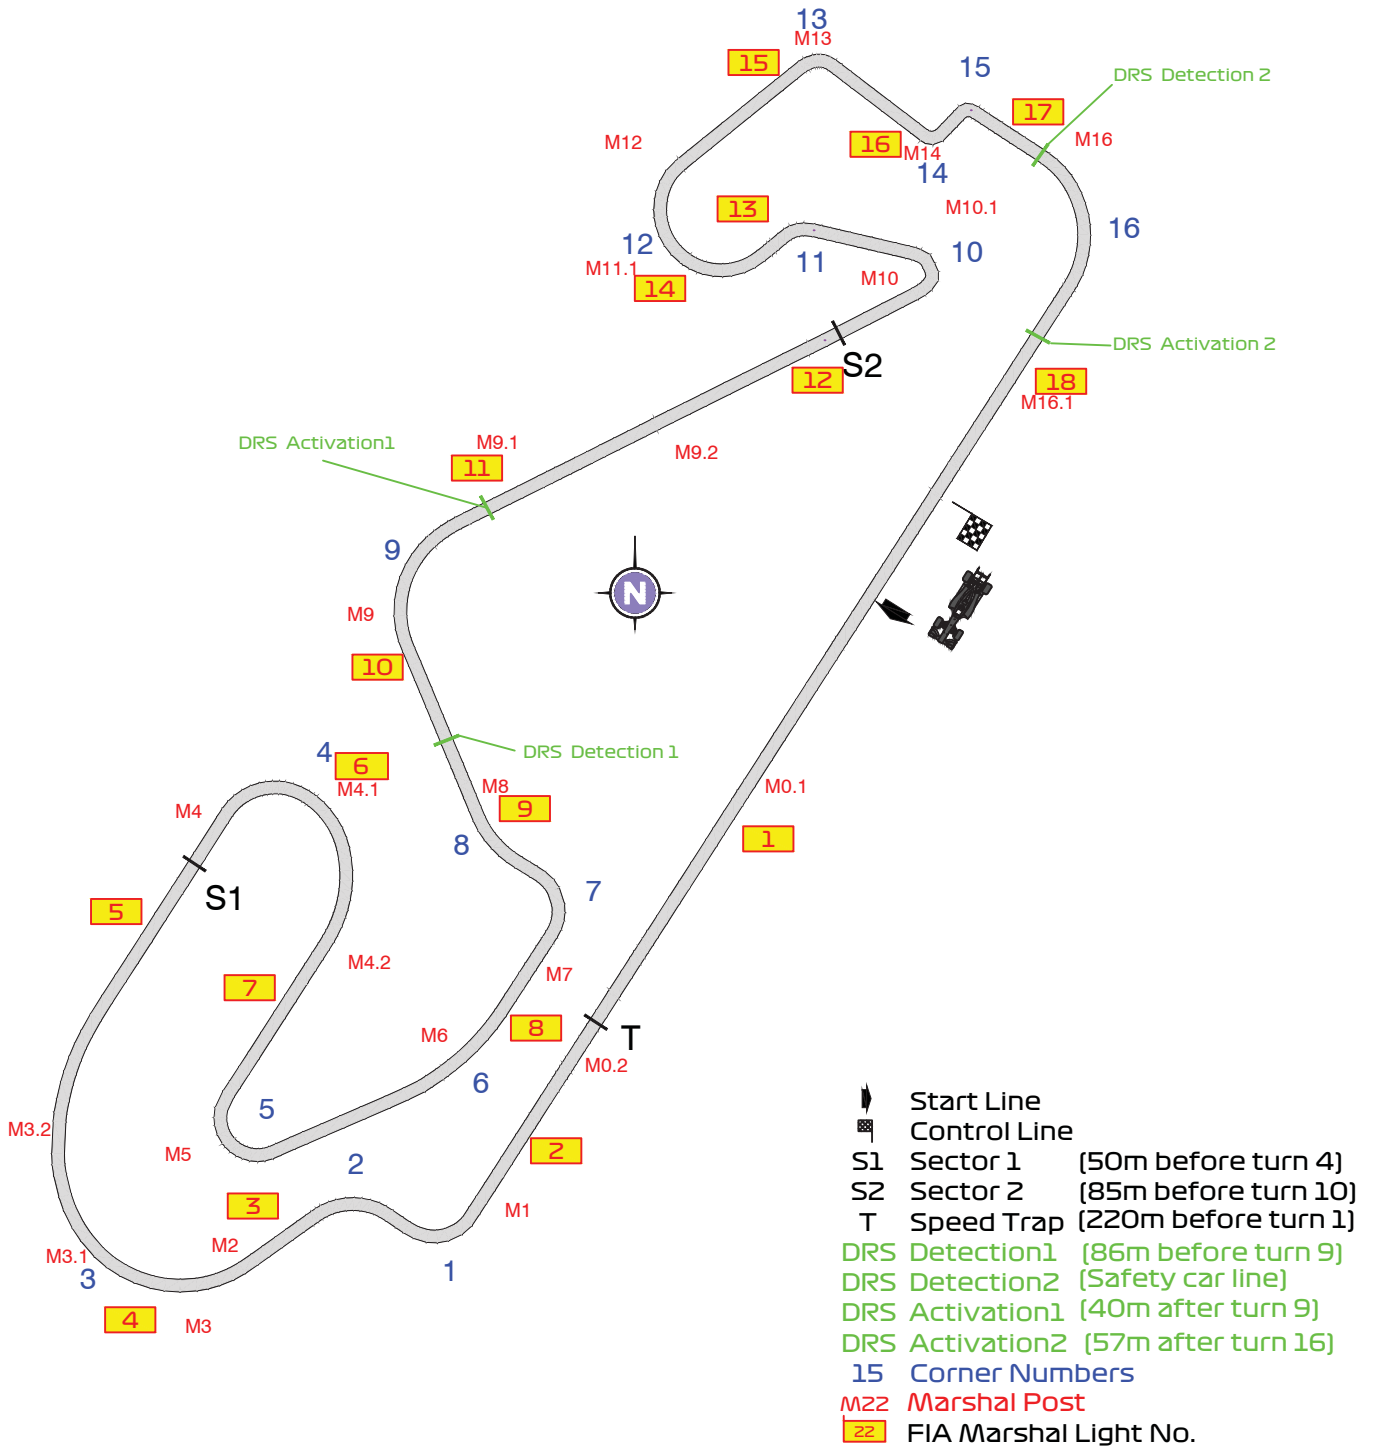

2018 SPANISH GRAND PRIX

10 - 13 May 2018

From	The Stewards	Document	1
To	All Teams, All Officials	Date	09 May 2018
		Time	14:30

Title	Circuit Map
Description	Circuit Map
Enclosed	ESP DOC 1 BARCELONA_CIRCUIT_18 FIA.pdf

Tim Mayer

Andrew Mallalieu

Derek Warwick

David Domingo

The Stewards

FORMULA 1 GRAN PREMIO DE ESPAÑA EMIRATES 2018 - Barcelona

Circuit Map

Circuit Centreline Length = 4.655 km