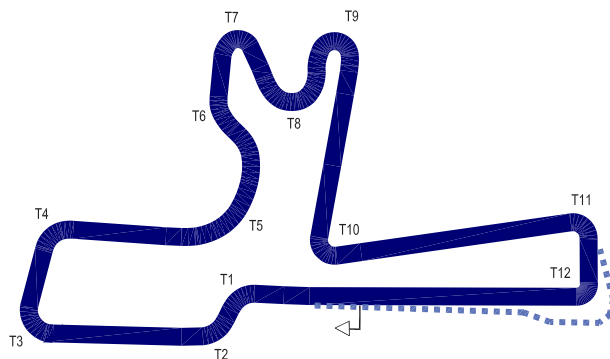

AUSTRALIA

NEW FIA CIRCUIT 2016

WINTON

	WINTON RACEWAY 41 Fox Street 3673 WINTON VIC

Tel	+ 61 (03) 5760 7100
Fax	+ 61 (03) 5766 4249
Internet	www.wintonraceway.com.au
Email	info@wintonraceway.com.au
L	3.000 km / 1.864 mi
S	∪
P	gauche / left
W	9 m
Grade	3

© 2016 FIA