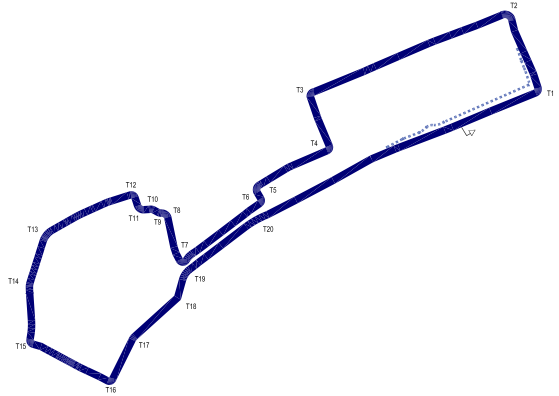

AZERBAIJAN

NEW FIA CIRCUIT 2016

BAKU

	BAKU STREET CIRCUIT M. Huseyn 61 BAKU
Tel	+ 99 412 555 1739
Fax	+ 97 412 555 1739
Internet	www.avtoklub.az
Email	info@avtoklub.az
L	6.003 km / 3.730 mi
S	∩
P	droite / right
W	9 m
Grade	1