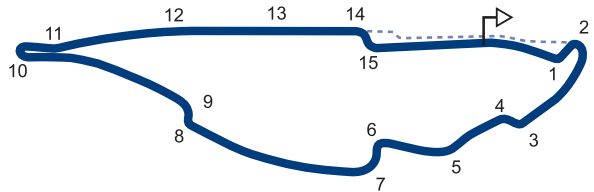

CANADA

MONTREAL GILLES VILLENEUVE

	GRAND PRIX F1 DU CANADA INC. 1250 Boul. René-Lévesque Ouest Bureau 4500 H3B 4W8 MONTREAL - Quebec
Tel	+ 1 514 982 0833
Fax	+ 1 514 982 0928
Internet	www.grandprix.ca
Email	reception@grandprix.ca
L	4.361 km / 2.710 mi
S	∩
P	gauche / left
W	10 m
Grade	1

© 2016 FIA