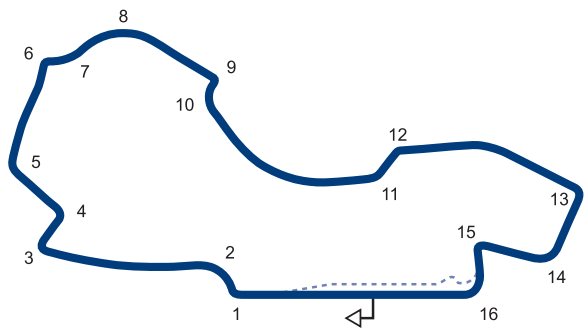

AUSTRALIA

ALBERT PARK

✉ AUSTRALIAN GRAND PRIX CORPORATION
220 Albert Road
South Melbourne
3205 VICTORIA

Tel	+ 61 3 9258 7100
Fax	+ 61 3 9699 3727
Internet	www.grandprix.com.au
Email	enquiries@grandprix.com.au
L	5.303 km / 3.295 mi
S	∩
P	gauche / left
W	11 m
Grade	1

© 2016 FIA