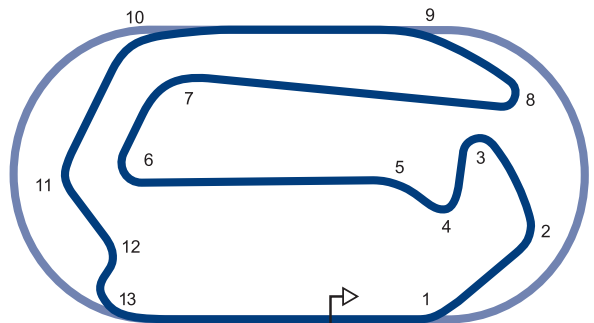

USA

HOMESTEAD

	HOMESTEAD - MIAMI SPEEDWAY 1 Speedway Boulevard - HOMESTEAD - FLORIDA 33035-1501 FLORIDA
Tel	+ 1 305 230 5000
Fax	+ 1 305 230 5140
Internet	www.homesteadmiamispeedway.com
Email	agarcia@homesteadmiamispeedway.com
L	3.701 km / 2.300 mi
S	∪
P	gauche / left
W	12m
Grade	2

© 2016 FIA