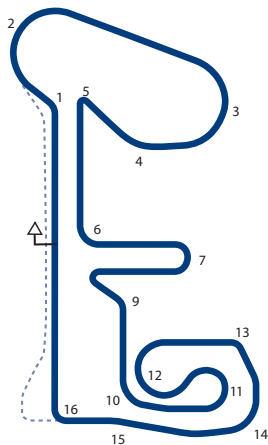

CHINA

PEN BAY

	PEN BAY INTERNATIONAL CIRCUIT No. 1 - Sec. 2. Panwan Blvd - Donggang Township 928 PINGTUNG COUNTY
Tel	+ 886 88 33 91 11
Fax	+ 886 88 33 92 42
Internet	www.pic-taiwan.com
Email	robin@thepenbay.com.tw
L	3.527 km / 2.191 mi
S	∩
P	droite / right
W	12 m
Grade	2