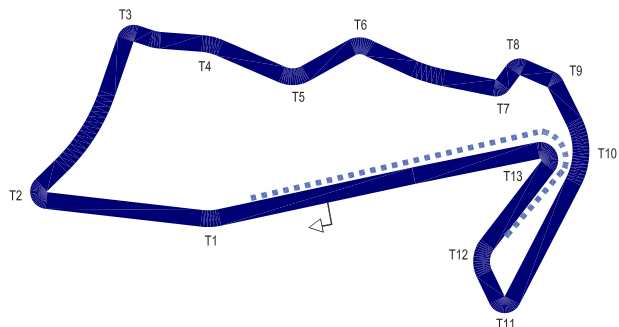

### TOWNSVILLE

	TOWNSVILLE STREET CIRCUIT Reid Park - Railway Estate QLD 4810 TOWNSVILLE
---	--

Tel	
Fax	
Internet	
Email	
L	3.220 km / 2.000 mi
S	∪
P	droite / right
W	10 m
Grade	3

© 2016 FIA