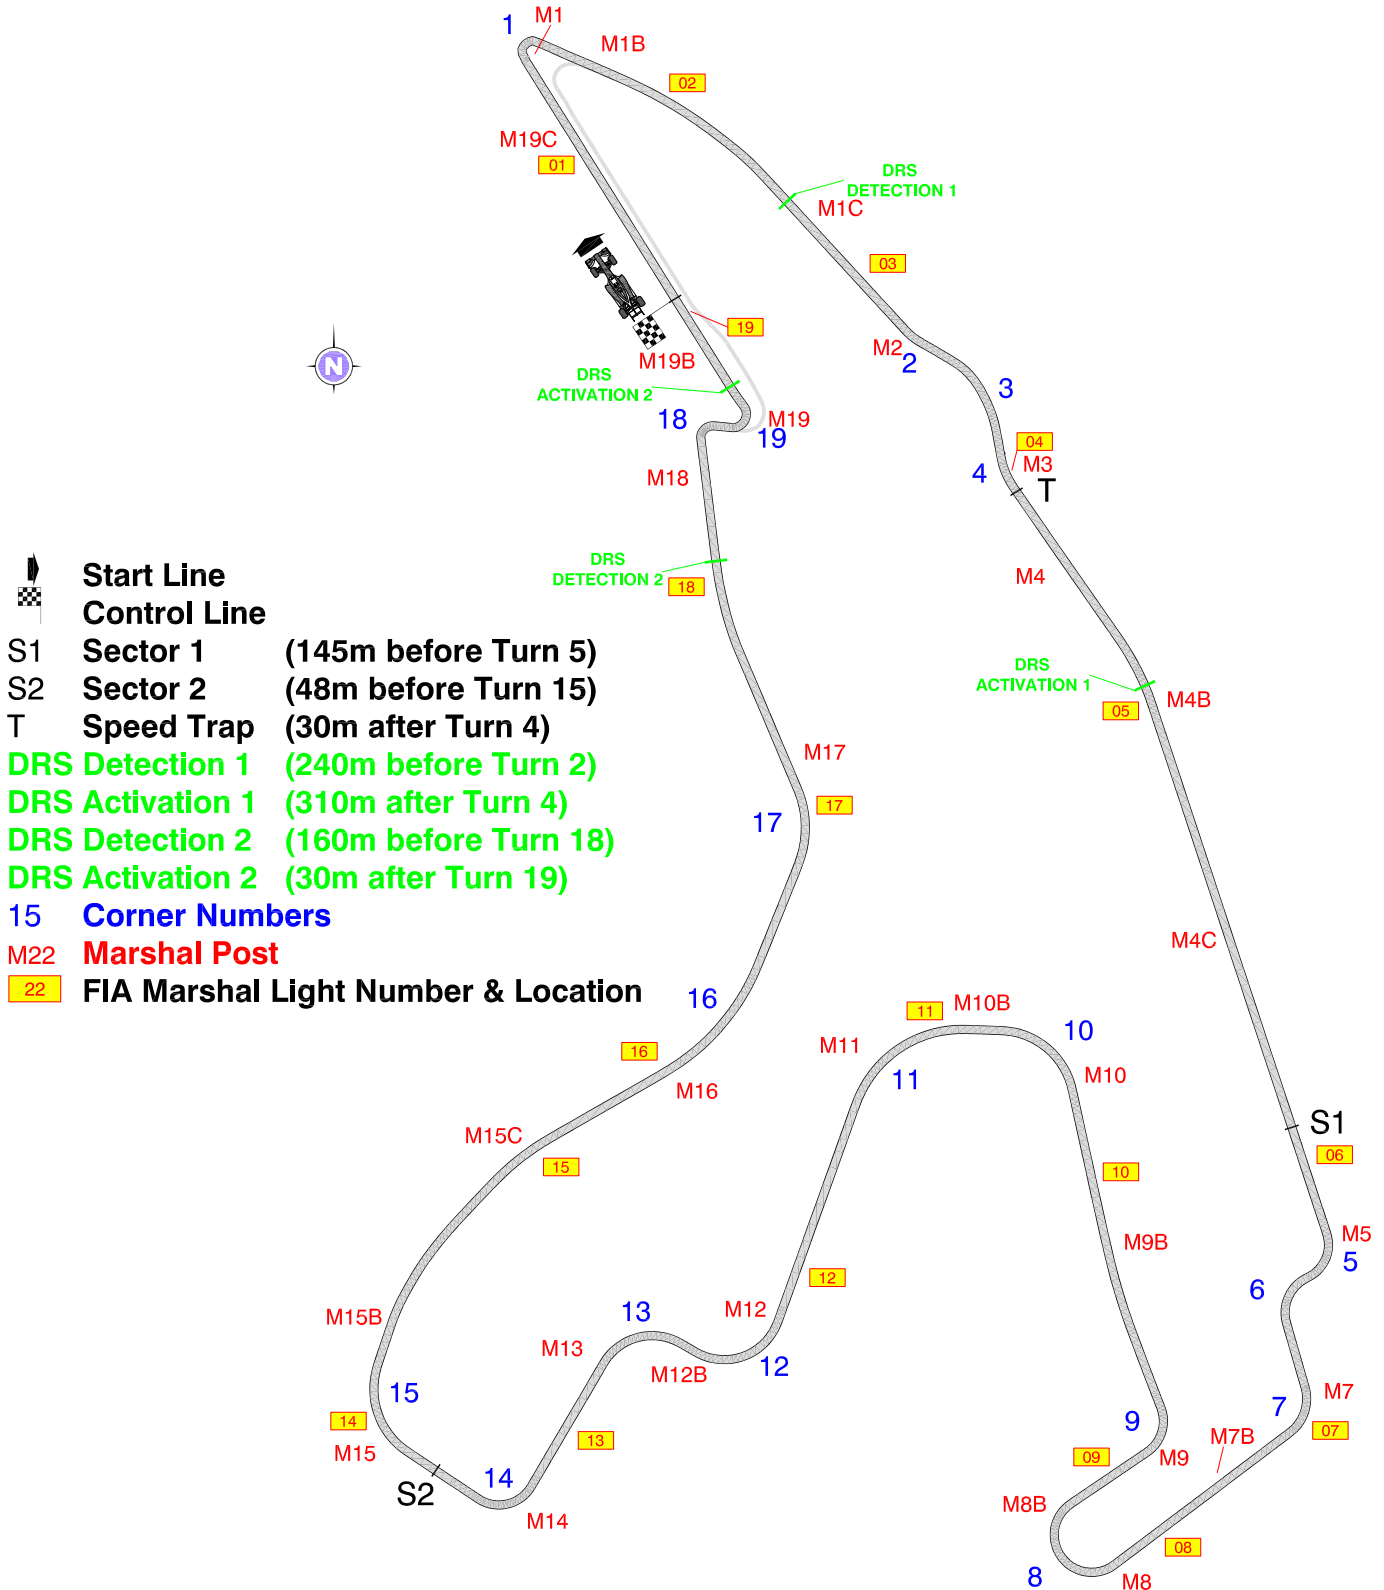

Gerd Ennser

Felipe Giaffone

Danny Sullivan

Yves Bacquelaine

The FIA Stewards of the Meeting

Circuit Map

Circuit Centreline Length = 7.004 km

2016 FORMULA 1 BELGIAN GRAND PRIX - Spa-Francorchamps