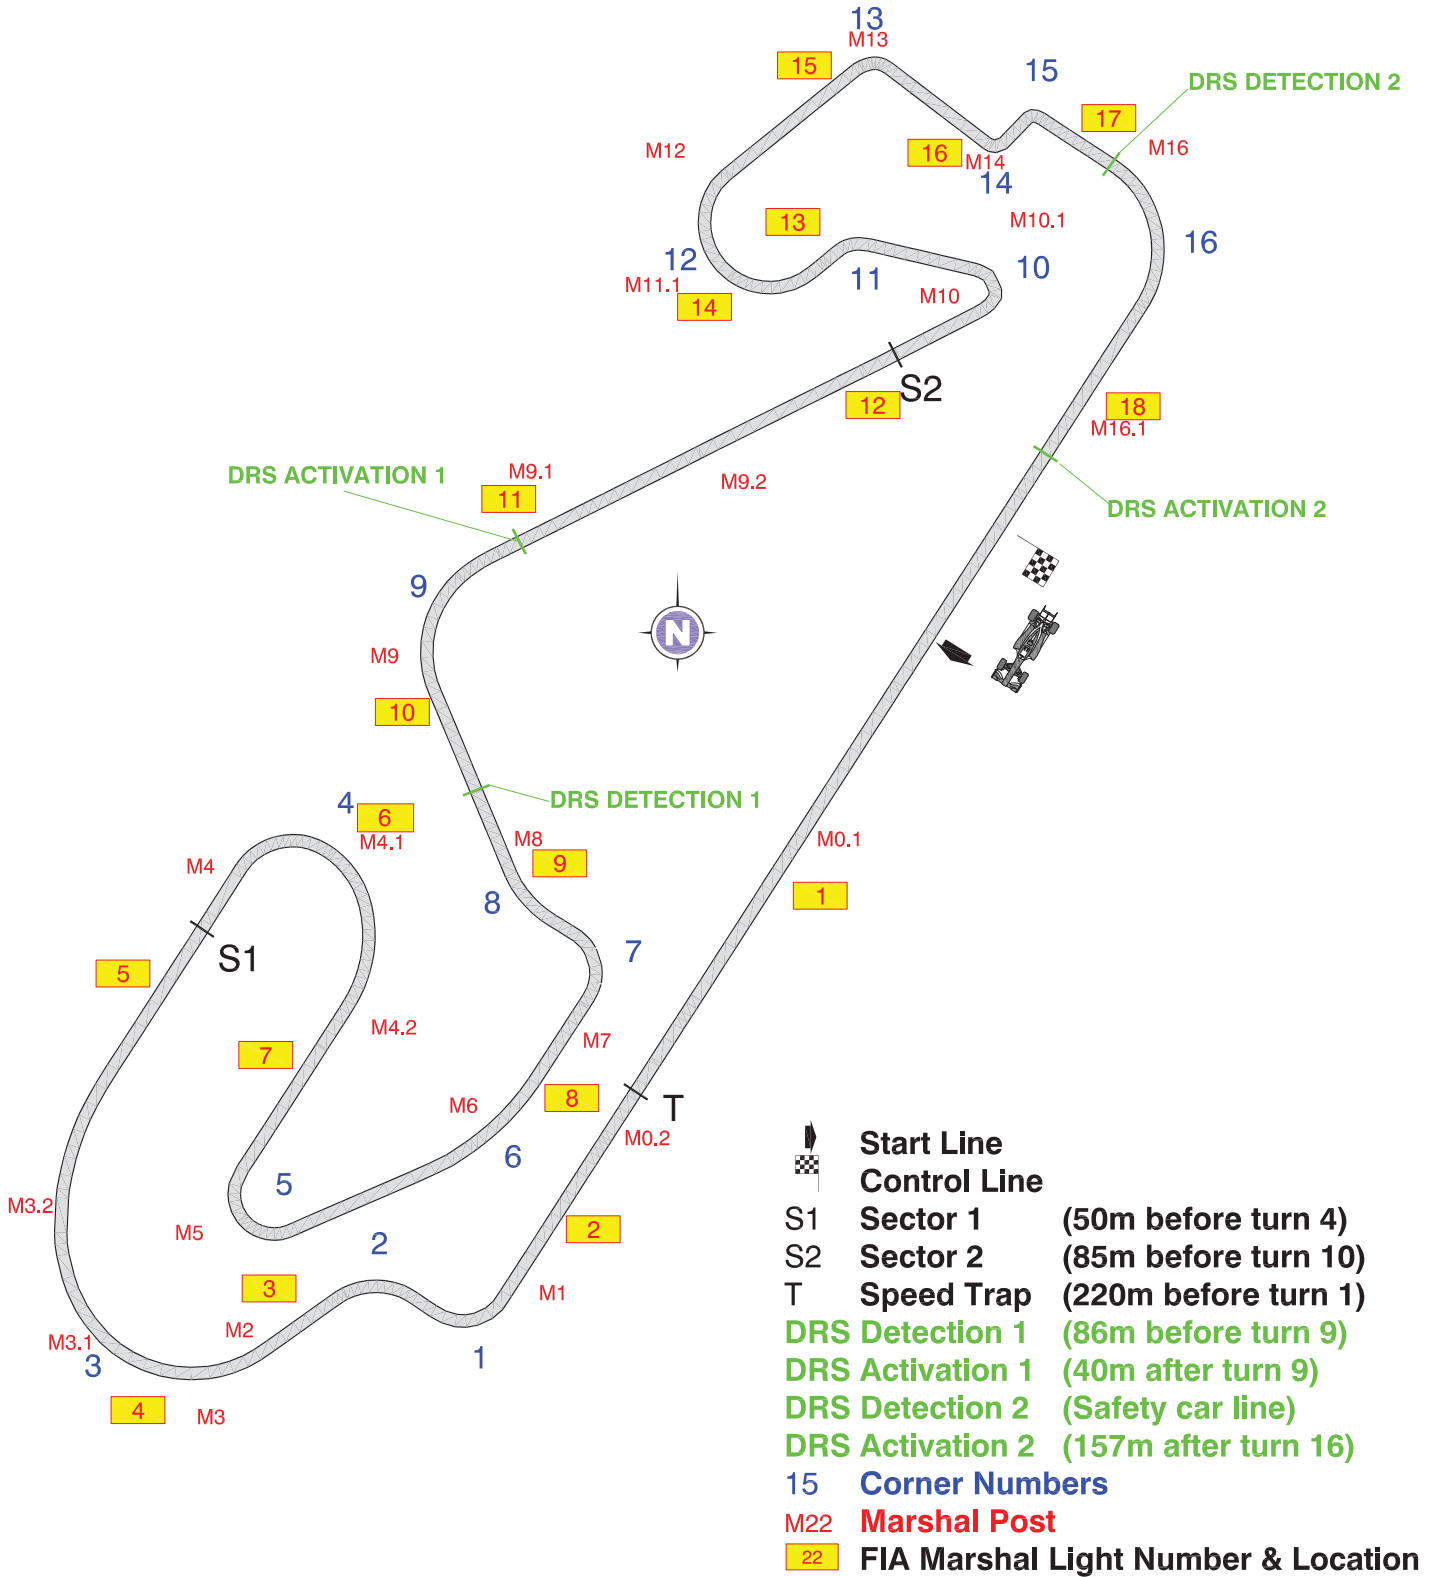

2016 SPANISH GRAND PRIX

From	The FIA Stewards of the Meeting	Document	1
To	All Teams, All Officials	Date	11 May 2016
		Time	11:13

Title	Circuit Map
Description	Circuit Map
Enclosed	SPN Doc 1 BARCELONA_CIRCUIT_16 FIAv1.pdf

Tim Mayer

Radovan Novak

Martin Donnelly

David Domingo

The FIA Stewards of the Meeting

Circuit Map

Circuit Centreline Length = 4.655 km

FORMULA 1 GRAN PREMIO DE ESPAÑA PIRELLI 2016 - Catalunya