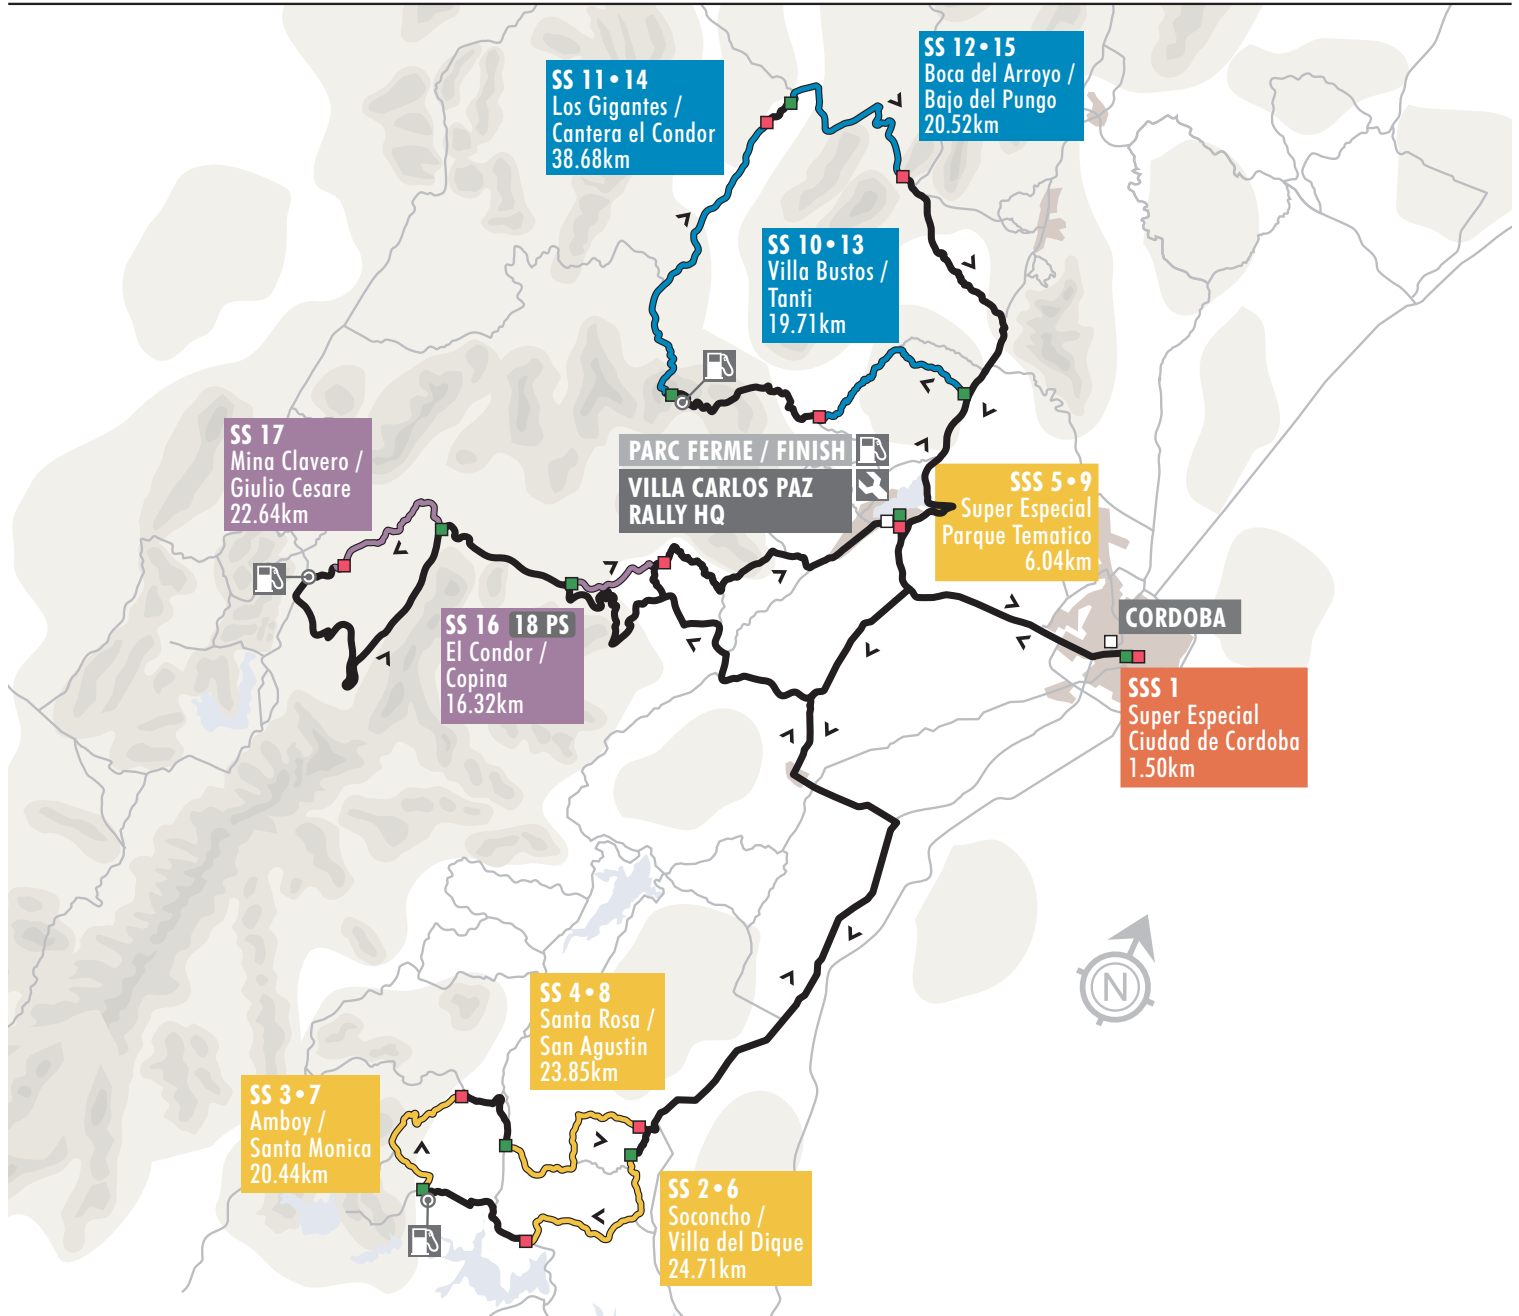

# Rally Argentina

<b>ROUND 4</b>	RALLY ARGENTINA
<b>RALLY DATE:</b>	21-24 APRIL, 2016
<b>LOCATION:</b>	VILLA CARLOS PAZ, ARGENTINA
<b>TIME ZONE:</b>	UTC -3
<b>TOTAL DISTANCE:</b>	1,333.26km
<b>COMPETITIVE STAGES:</b>	18 - [364.68km]

KEY	
	Liaison
	Special Stage - Sections 1, 2
	Special Stage - Sections 3, 4, 5, 6
	Special Stage - Sections 7, 8
	Special Stage - Sections 9, 10
	Rally Direction
	Service Location
	Refuel Location
	Stage Start/Finish
	Power Stage