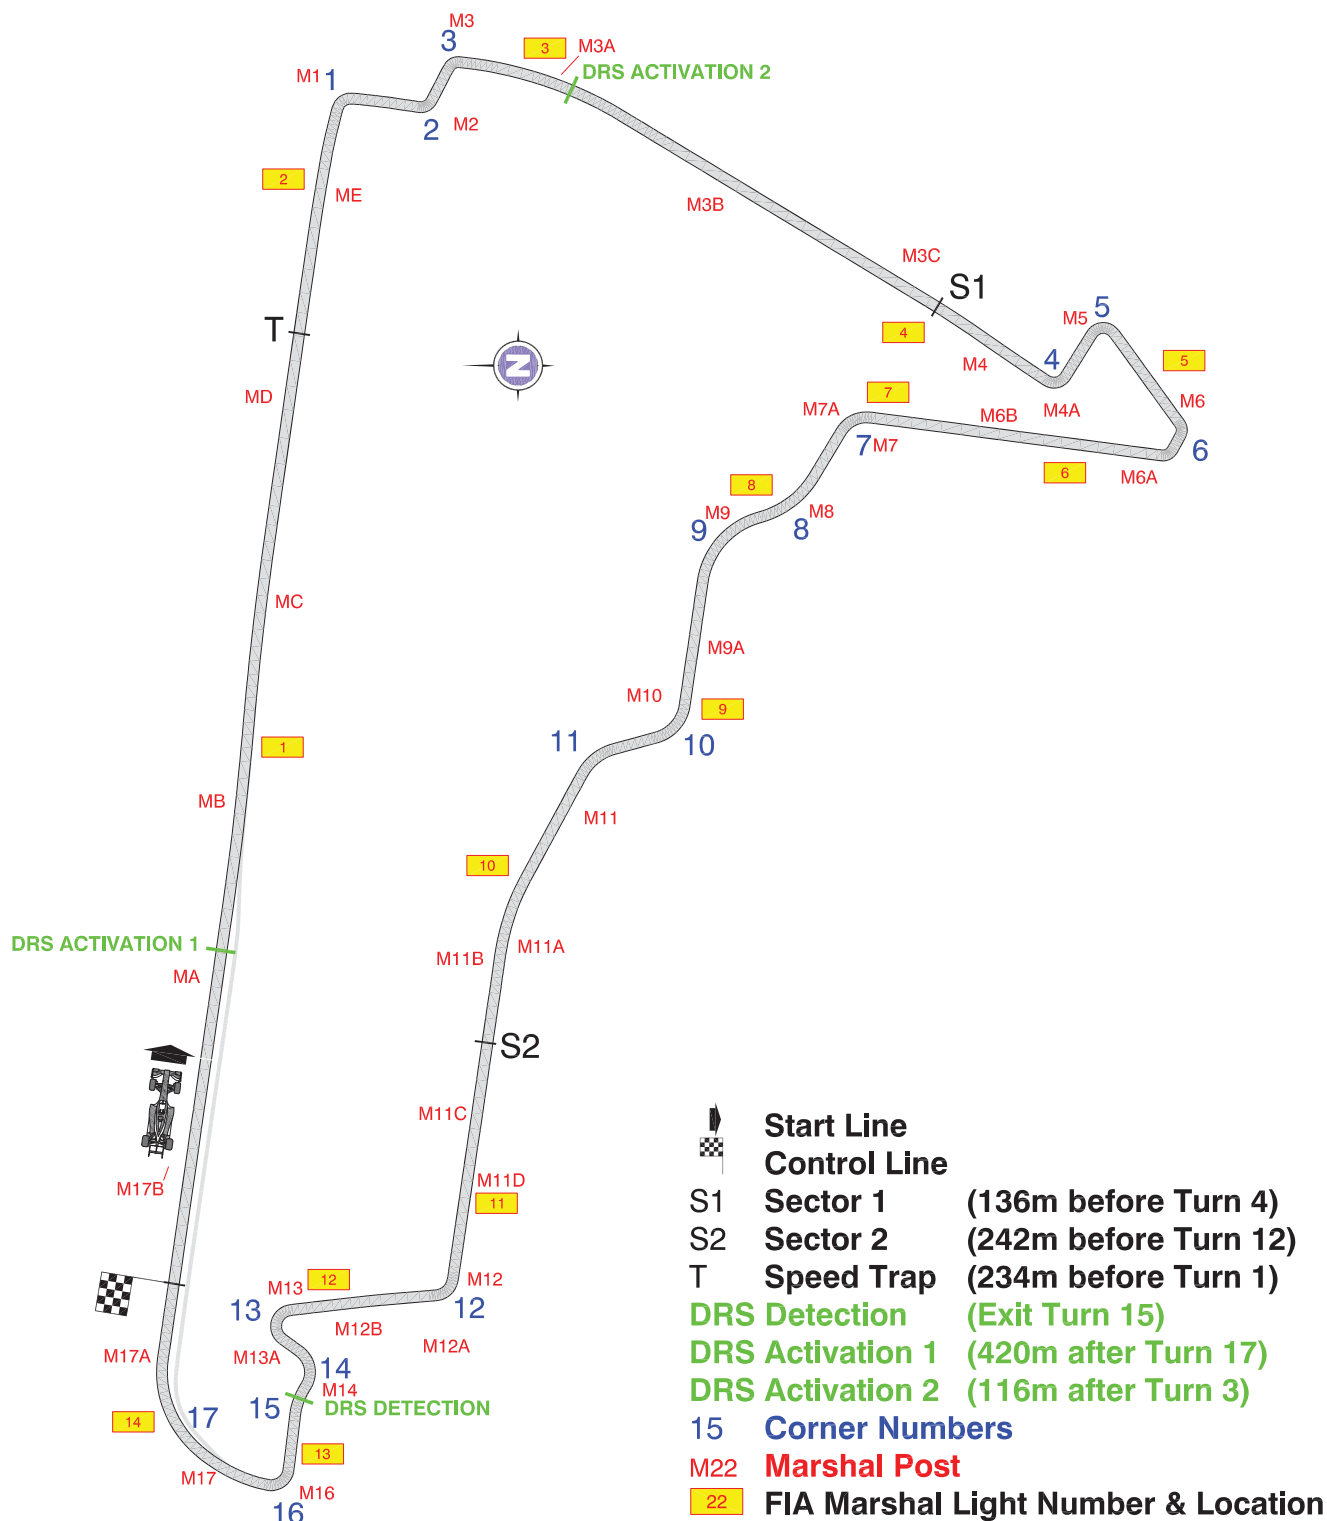

2015 MEXICAN GRAND PRIX

From	The FIA Stewards of the Meeting	Document	1
To	All Teams, All Officials	Date	28 October 2015
		Time	09:55

Title	Circuit Map
Description	Circuit Map
Enclosed	MEX Doc 1 MEXICO_CIRCUIT_15_FIA-V3.pdf

Gerd Ennser

Silvia Bellot

Mark Blundell

Jorge Rodriguez

The FIA Stewards of the Meeting

Circuit Map

Circuit Centreline Length = 4.304 km

FORMULA 1 GRAN PREMIO DE MÉXICO 2015 - Mexico City