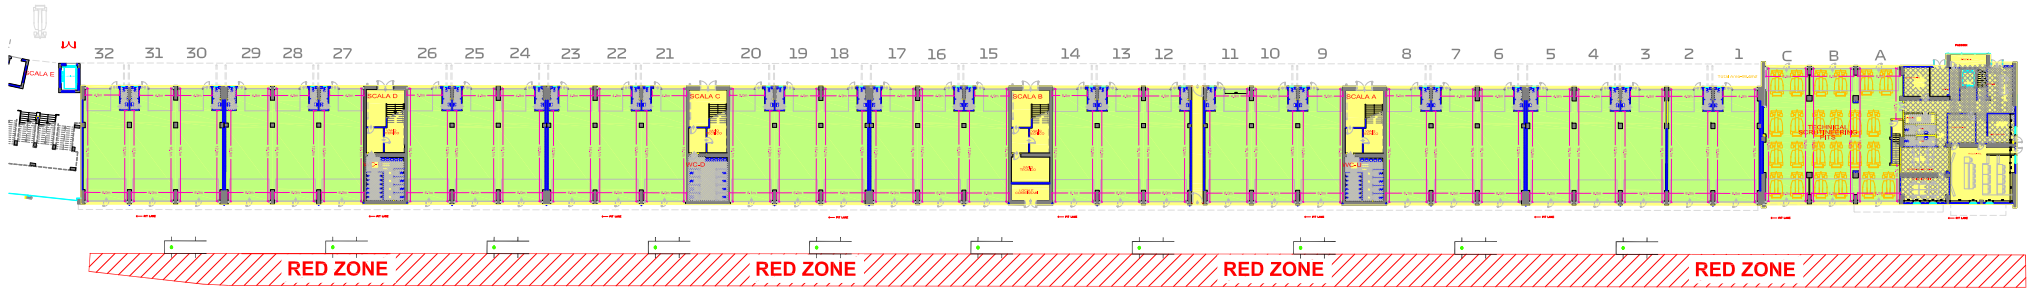

PHOTOGRAPHERS EXCLUSION RED ZONE

FORMULA 1 MSC CRUISES GRAN PREMIO DEL MADE IN ITALY E DELL'EMILIA ROMAGNA 2024