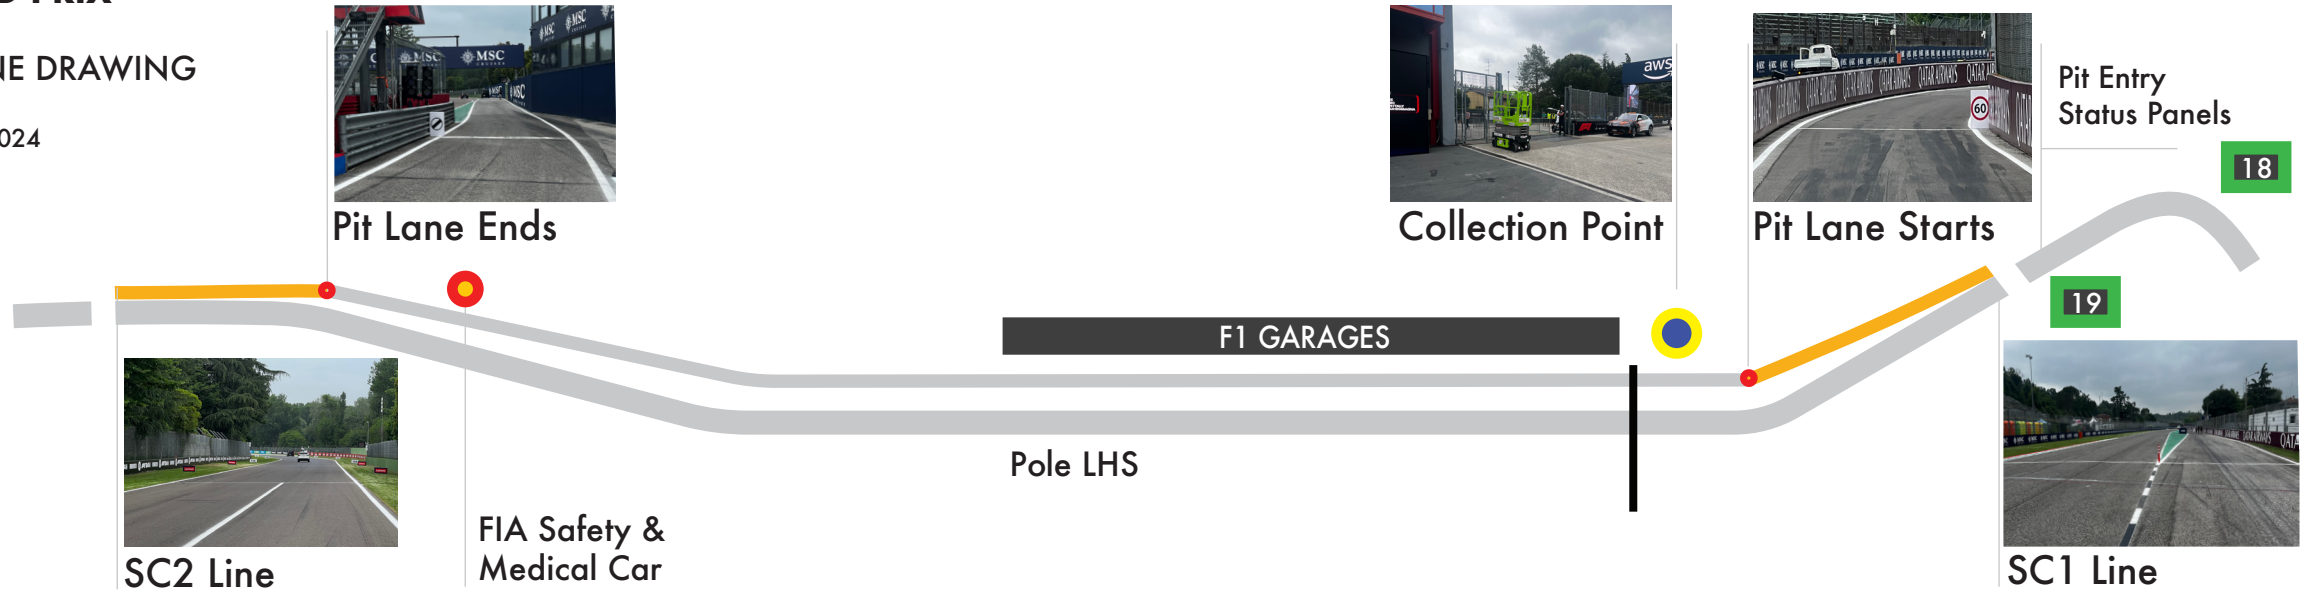

**2024
EMILIA ROMAGNA
GRAND PRIX**

PIT LANE DRAWING

16 May 2024
V1

32	31	30	29	28	27	26	25	24	23	22	21	20	19	18	17	16	15	14	13	12	11	10	9	8	7	6	5	4	3	2	1	C	B	A			
SAUBER	SAUBER	SAUBER	SAUBER	SAUBER	SAUBER	WILLIAMS	WILLIAMS	WILLIAMS	WILLIAMS	WILLIAMS	WILLIAMS	ALPINE	ALPINE	ALPINE	ALPINE	ALPINE	ALPINE	ASTON MARTIN	ASTON MARTIN	ASTON MARTIN	MCLAREN	MCLAREN	MCLAREN	SCUDERIA FERRARI	SCUDERIA FERRARI	SCUDERIA FERRARI	MERCEDES AMG	MERCEDES AMG	MERCEDES AMG	RED BULL RACING	RED BULL RACING	RED BULL RACING	FOM	FOM	FIA	FIA	FIA
HAAS			SAUBER			RACING BULLS			WILLIAMS			ALPINE			ASTON			MCLAREN			FERRARI			MERCEDES			RBR			DESIGNATED							

FAST LANE