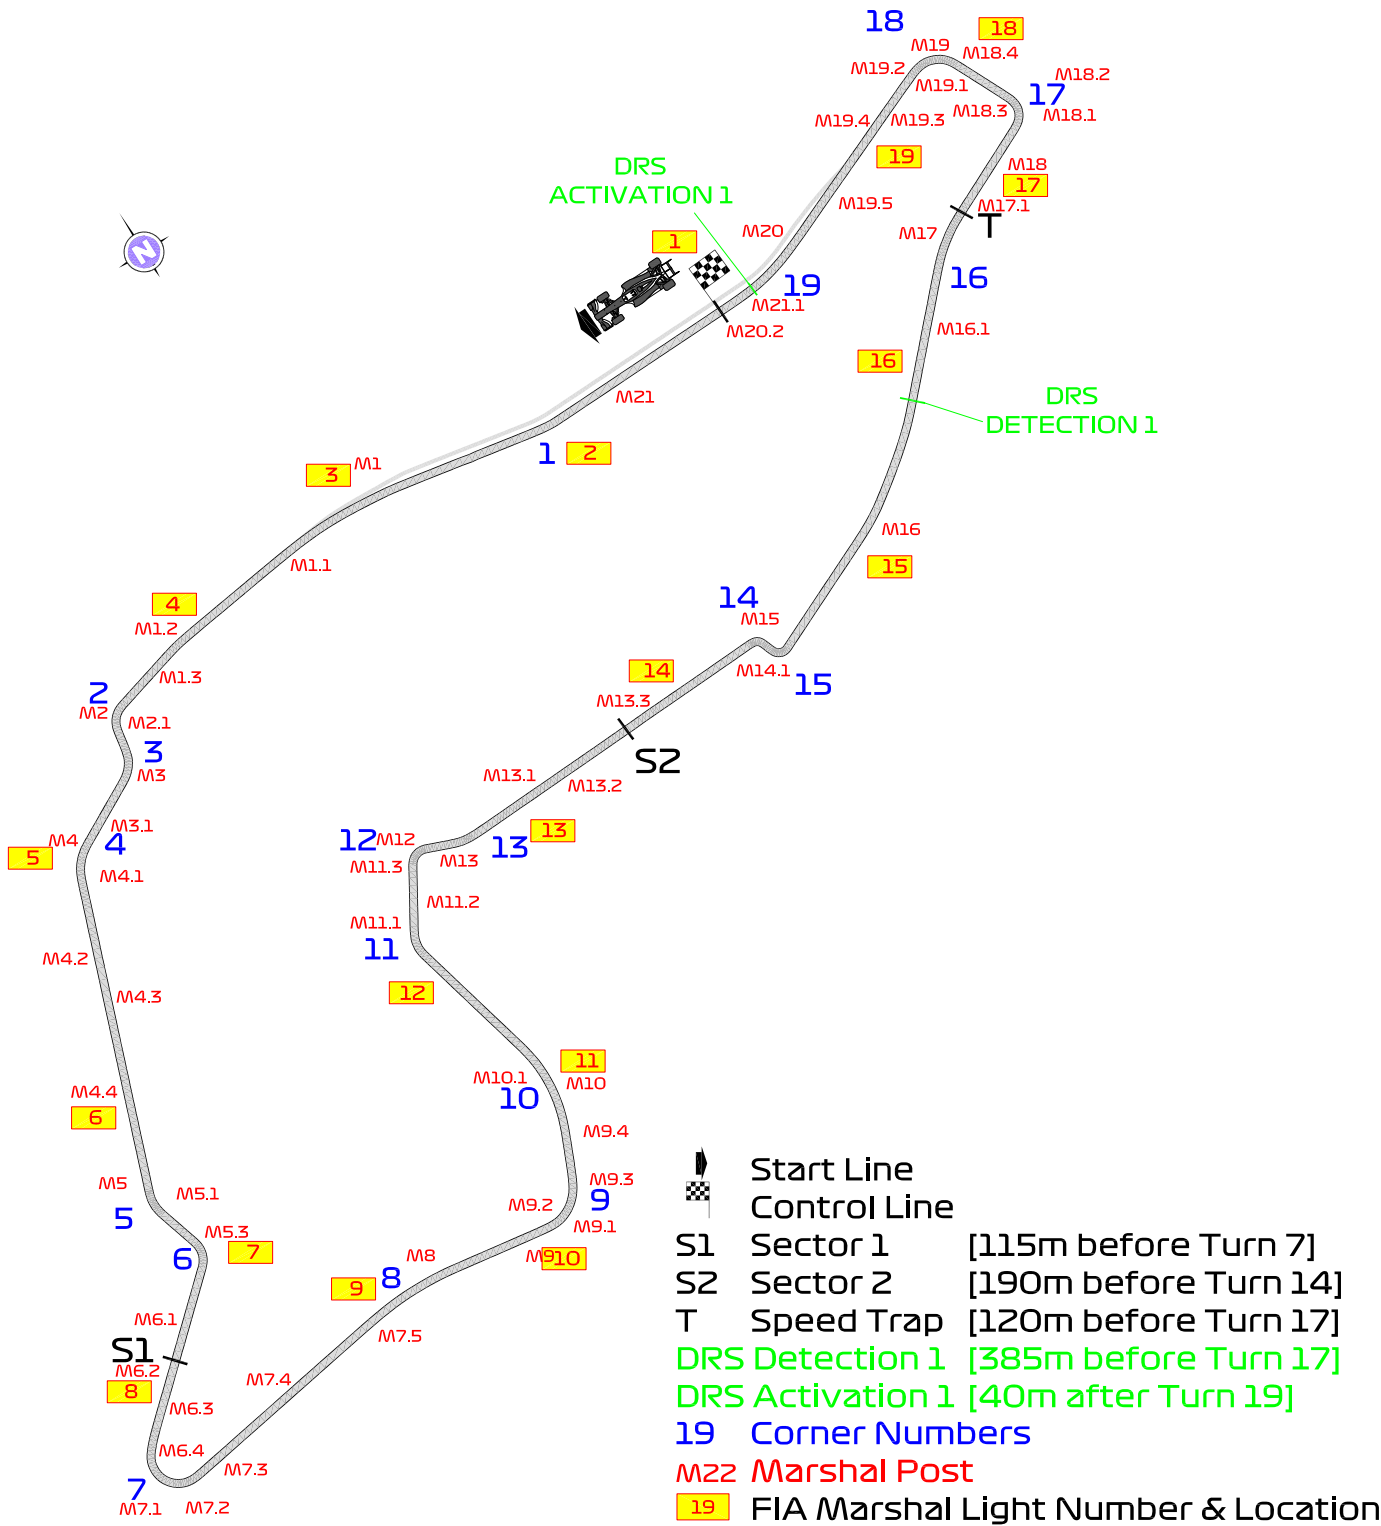

FIA FORMULA 1 WORLD CHAMPIONSHIP

2024 EMILIA ROMAGNA GRAND PRIX

17 - 19 May 2024

From	The FIA Formula One Race Director	Document	3
To	All Teams, All Officials	Date	16 May 2024
		Time	13:24

Title Event Notes - Circuit Map, Pit Lane Drawing and Red Zone
Description Event Notes - Circuit Map, Pit Lane Drawing and Red Zone
Enclosed Circuit Map Pit Lane and Red Zone.pdf

Niels Wittich

The FIA Formula One Race Director

FORMULA 1 MSC CRUISES GRAN PREMIO DELL'EMILIA ROMAGNA 2024 - Imola

Circuit Map

Circuit Centreline Length = 4.909km

**2024
EMILIA ROMAGNA
GRAND PRIX**

PIT LANE DRAWING

16 May 2024
V1

32	31	30	29	28	27	26	25	24	23	22	21	20	19	18	17	16	15	14	13	12	11	10	9	8	7	6	5	4	3	2	1	C	B	A			
SAUBER	SAUBER	SAUBER	SAUBER	SAUBER	SAUBER	WILLIAMS	WILLIAMS	WILLIAMS	WILLIAMS	WILLIAMS	WILLIAMS	ALPINE	ALPINE	ALPINE	ALPINE	ALPINE	ALPINE	ASTON MARTIN	ASTON MARTIN	ASTON MARTIN	MCLAREN	MCLAREN	MCLAREN	SCUDERIA FERRARI	SCUDERIA FERRARI	SCUDERIA FERRARI	MERCEDES AMG	MERCEDES AMG	MERCEDES AMG	RED BULL RACING	RED BULL RACING	RED BULL RACING	FOM	FOM	FIA	FIA	FIA
HAAS			SAUBER			RACING BULLS			WILLIAMS			ALPINE			ASTON			MCLAREN			FERRARI			MERCEDES			RBR			DESIGNATED							

FAST LANE

 PHOTOGRAPHERS EXCLUSION RED ZONE

FORMULA 1 MSC CRUISES GRAN PREMIO DEL MADE IN ITALY E DELL'EMILIA ROMAGNA 2024