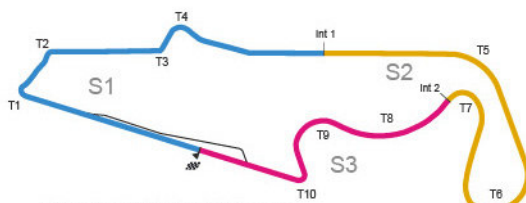

Best Lap : 1:29.859 (153.9 km/h), (No.33) Ma Qing Hua

Subject to technical scrutineering

Weather/Track : 1014,8 hPa - Dry 33,8 °C - Humidity 31 %

Start : 15:00, End : 15:20

The Race Director
Mirek Bartos

June 27, 2015 3:59 PM

The Timekeeper
Sébastien MASCRET

Circuit Paul Ricard, France
Circuit Length - 3,841 Km