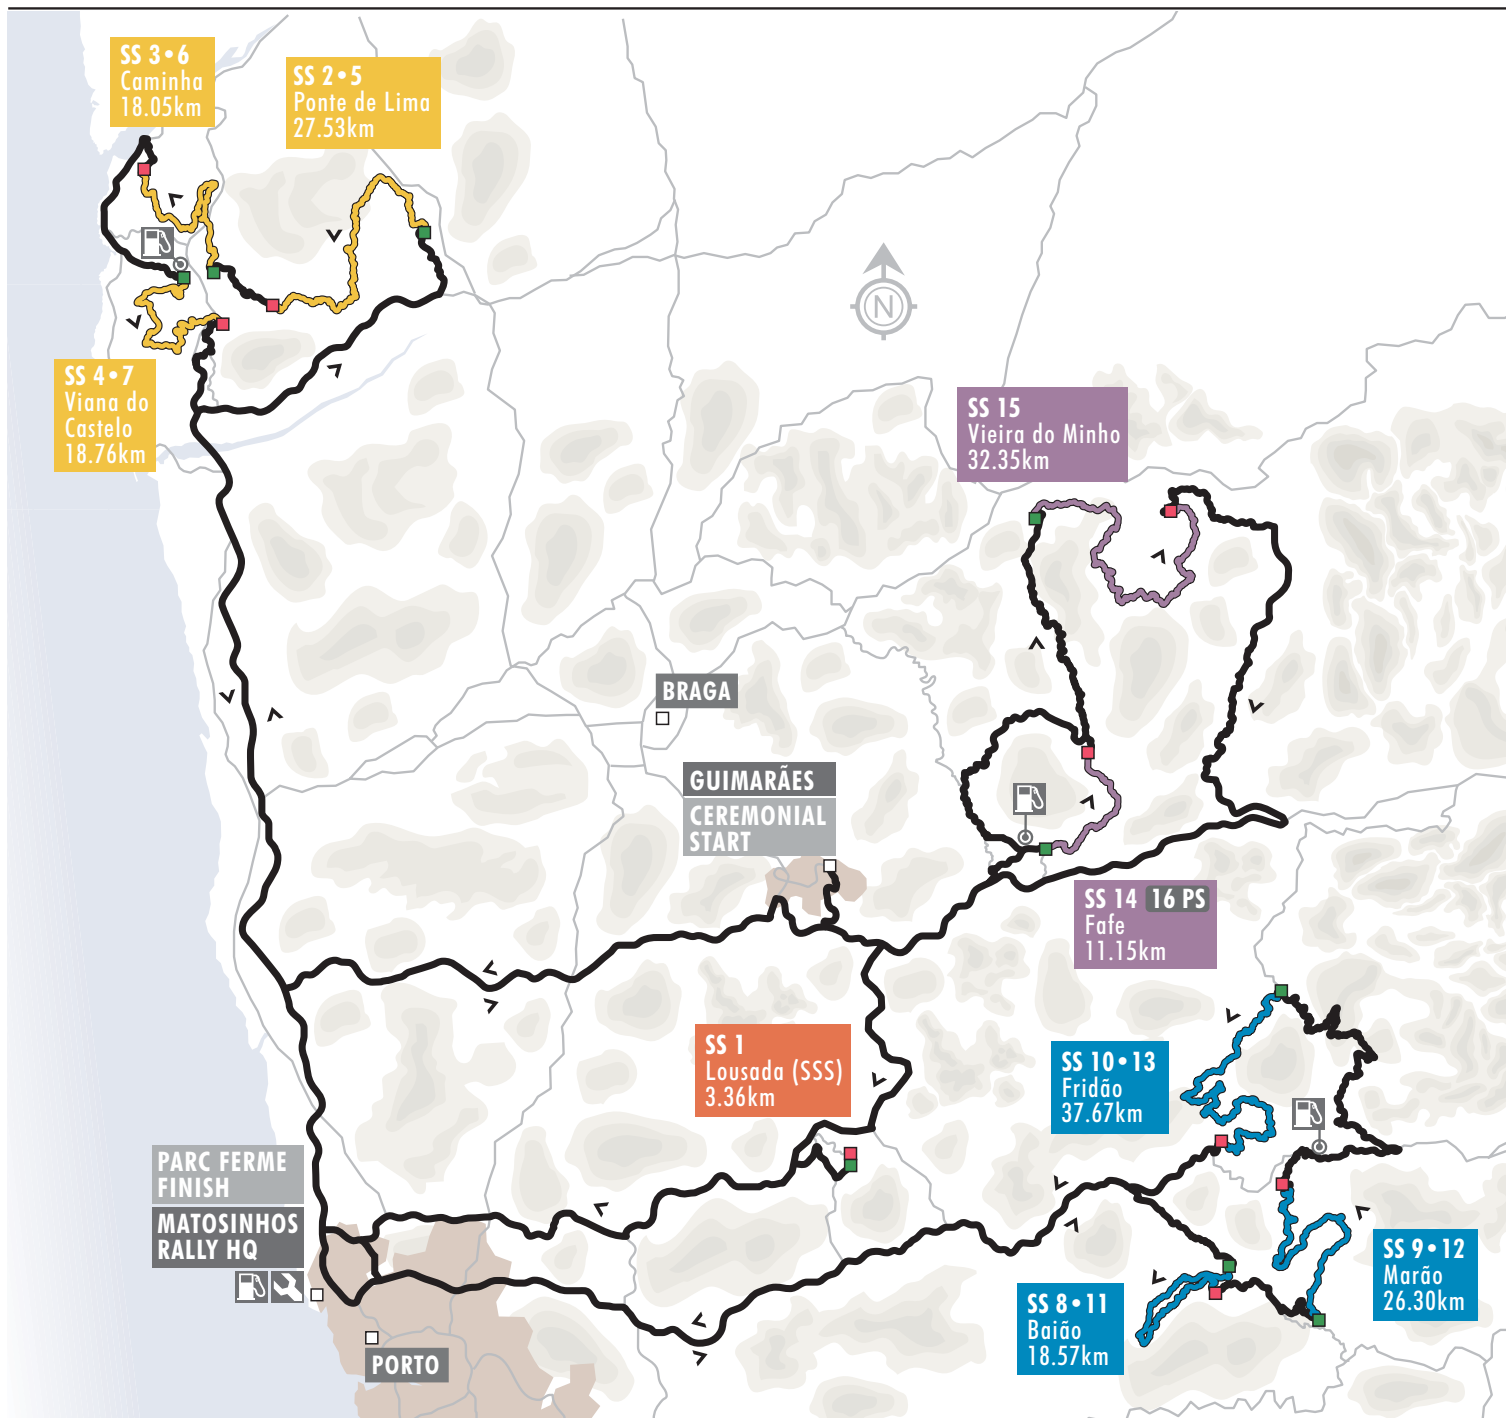

Rally de Portugal

ROUND 5	RALLY DE PORTUGAL
RALLY DATE:	21 - 24 May, 2015
LOCATION:	MATOSINHOS, PORTUGAL
TIME ZONE:	UTC +1
TOTAL DISTANCE:	1526.16km
COMPETITIVE STAGES:	16 - [351.71km]

KEY	
	Liaison
	Special Stage - Section 1
	Special Stage - Sections 2 + 3
	Special Stage - Sections 4 + 5
	Special Stage - Sections 6 + 7
	Rally Direction
	Service Location
	Refuel Location
	Stage Start
	Stage Finish
	Power Stage