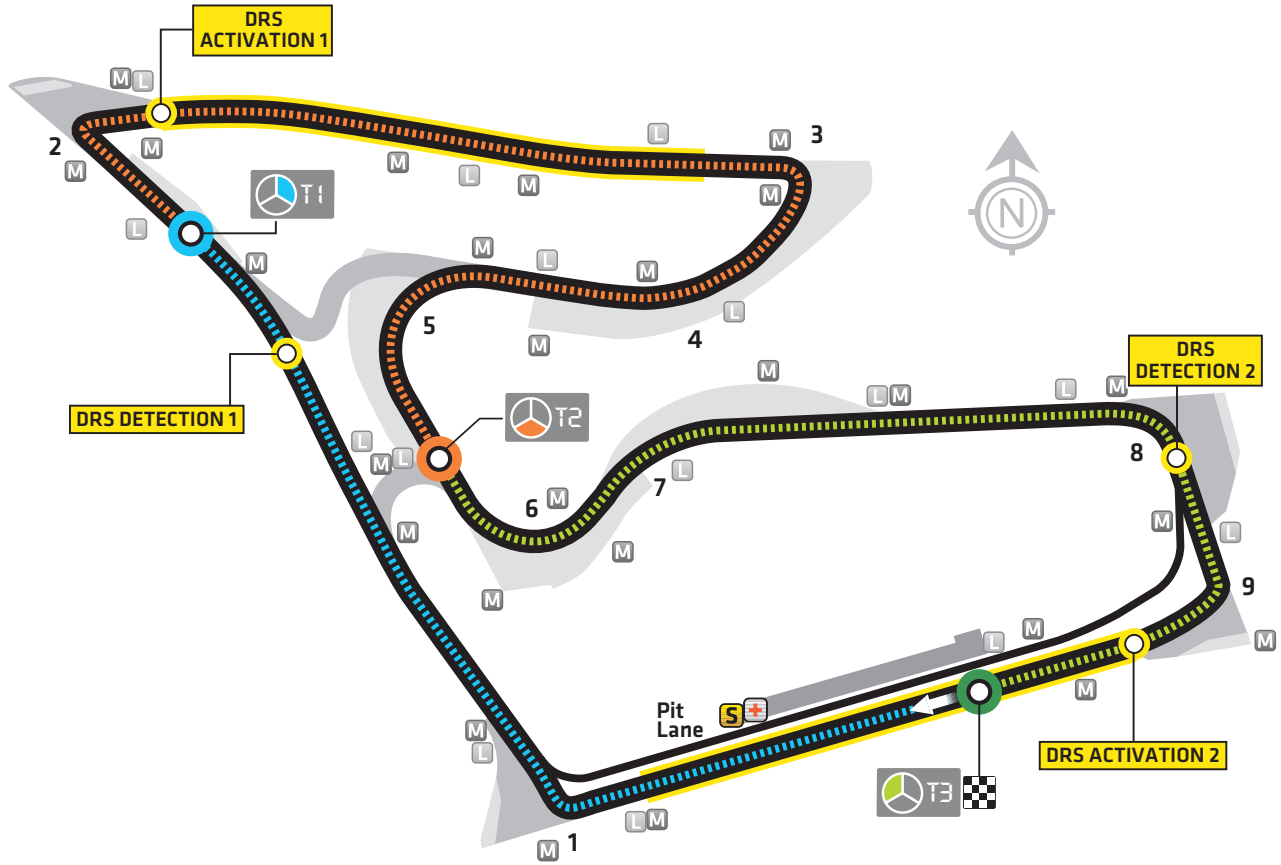

Austrian GP

ROUND 08		START TIME	14:00 Local - 12:00 GMT
RACE DATE:	22 JUN 2014	CIRCUIT LENGTH:	4.326km
CIRCUIT NAME:	RED BULL RING	RACE DISTANCE:	307.020km
NUMBER OF LAPS:	71	LAP RECORD:	1:08.337 - M Schumacher [2003]

<p>Speed Km/h</p> <p>Braking</p> <p>Lateral G-force</p> <p>Gear</p>	<p>Timing Sector</p> <p>Sector Time</p> <p>Lap Time</p>	<ul style="list-style-type: none"> Sector 1 Sector 2 Sector 3 	<ul style="list-style-type: none"> Circuit Safety Car Light Panels 	<ul style="list-style-type: none"> Start Medical Car Run-off Areas 	<ul style="list-style-type: none"> Finish Marshals Gravel Traps
---	---	--	---	---	--