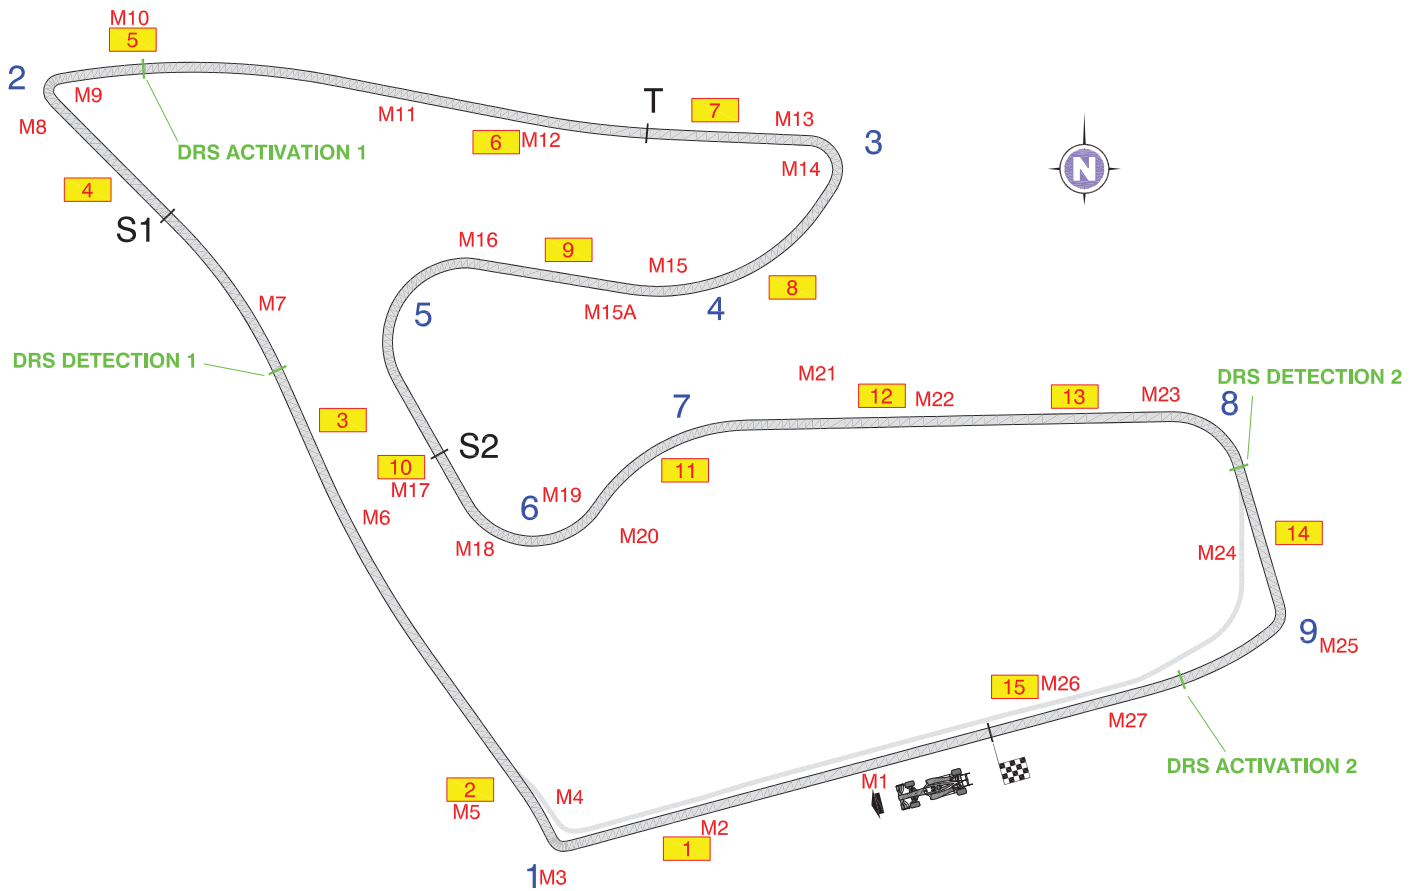

Circuit Map

-  **Start Line**
-  **Control Line**
- S1 Sector 1 (170m before turn 2)**
- S2 Sector 2 (60m before turn 6)**
- T Speed Trap (170m before turn 3)**
- DRS Detection 1 (360m before turn 2)**
- DRS Activation 1 (85m after turn 2)**
- DRS Detection 2 (10m after turn 8)**
- DRS Activation 2 (110m after turn 9)**
- 15 Corner Numbers**
- M22 Marshal Post**
-  **FIA Marshal Light Number & Location**

Circuit Centreline Length = 4.326 km

FORMULA 1 GROSSER PREIS VON ÖSTERREICH 2014 - Spielberg