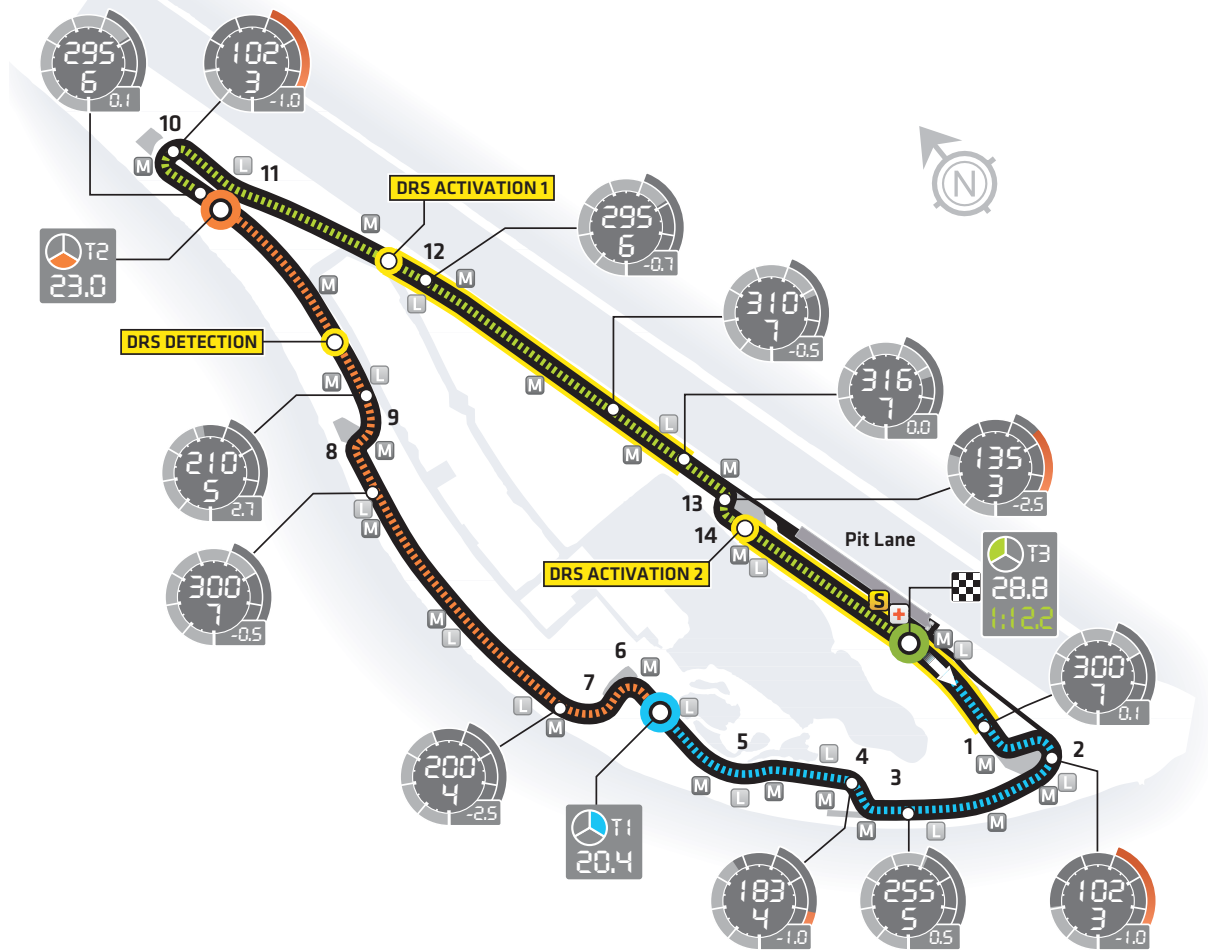

# Canadian GP

<b>ROUND 07</b>		<b>START TIME</b>	14:00 Local - 18:00 GMT
<b>RACE DATE:</b>	08 JUN 2014	<b>CIRCUIT LENGTH:</b>	4.361KM
<b>CIRCUIT NAME:</b>	CIRCUIT GILLES VILLENEUVE	<b>RACE DISTANCE:</b>	305.270KM
<b>NUMBER OF LAPS:</b>	70	<b>LAP RECORD:</b>	1:13.622 - R Barrichello [2004]

Speed Km/h	Braking	Timing Sector Sector Time Lap Time	● Sector 1	■ Circuit	← Start	▣ Finish
Gear	Lateral G-force		● Sector 2	Ⓢ Safety Car	⚕ Medical Car	Ⓜ Marshals
			● Sector 3	Ⓛ Light Panels	■ Run-off Areas	■ Gravel Traps