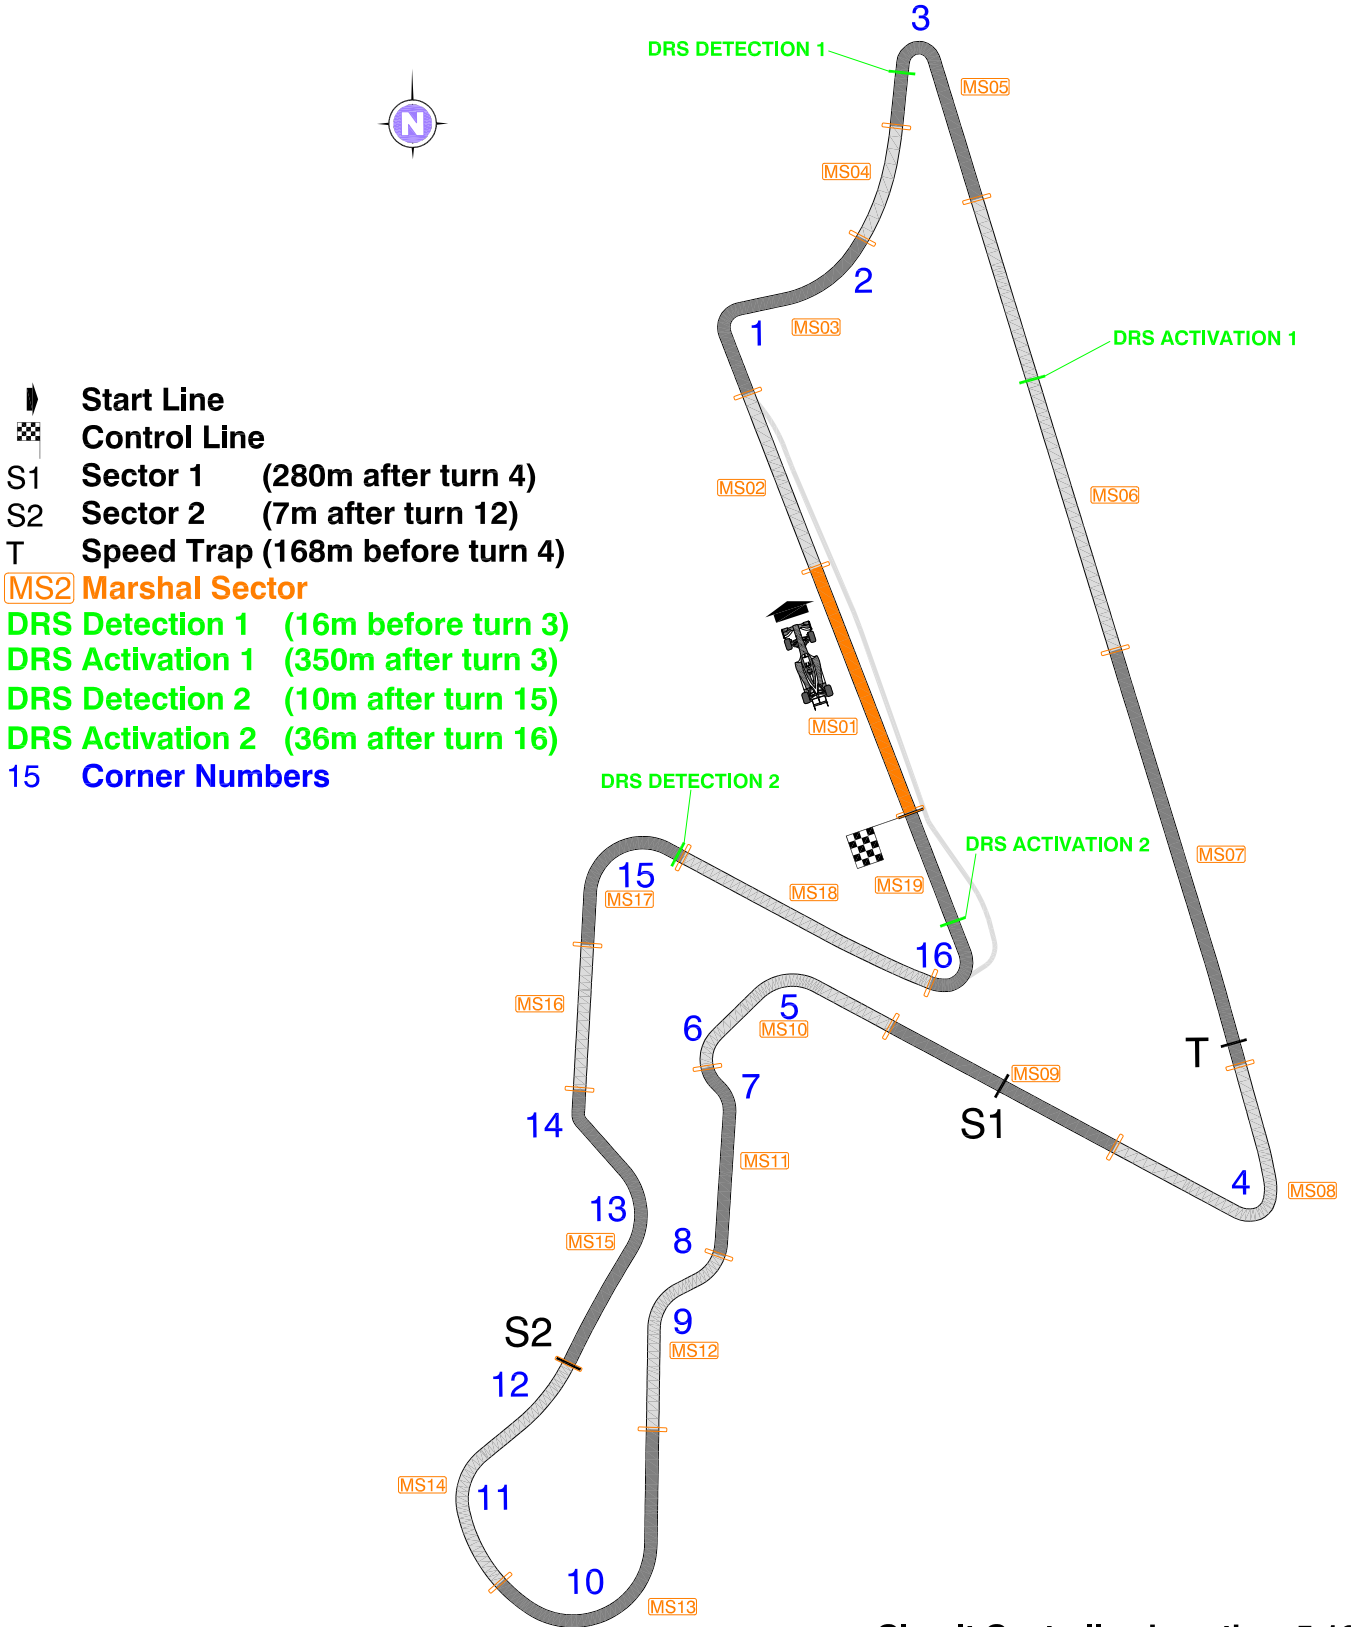

Circuit Map

Circuit Centreline Length = 5.125 km

2013 FORMULA 1 AIRTEL INDIAN GRAND PRIX - New Delhi