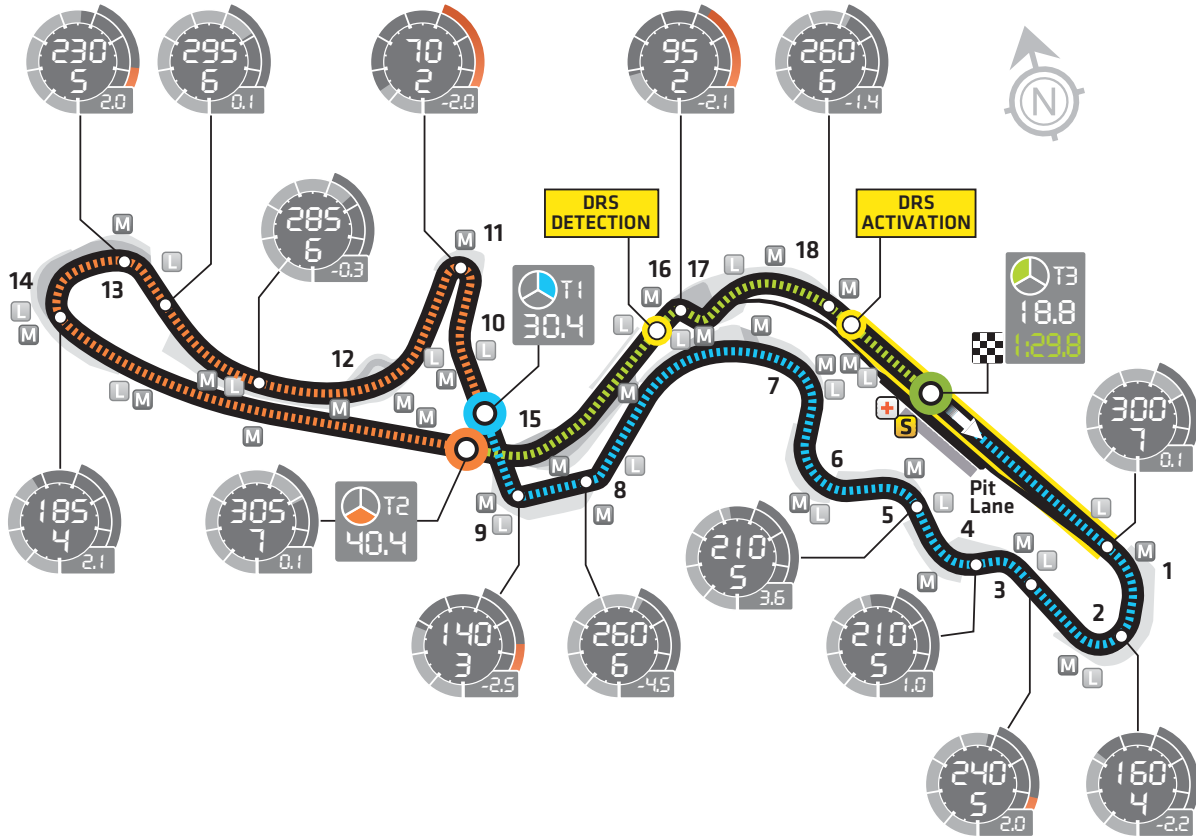

Japanese GP

ROUND 15		START TIME	15:00 Local - 06:00 GMT
RACE DATE:	13 OCT 2013	CIRCUIT LENGTH:	5.807KM
CIRCUIT NAME:	SUZUKA CIRCUIT	RACE DISTANCE:	307.471KM
NUMBER OF LAPS:	53	LAP RECORD:	1:31.540 - K Raikkonen [2005]

<p>Speed Km/h</p> <p>Braking</p> <p>Lateral G-force</p> <p>Gear</p>	<p>Timing Sector</p> <p>Sector Time</p> <p>Lap Time</p>	<p> Sector 1</p> <p> Sector 2</p> <p> Sector 3</p>	<p> Circuit</p> <p> Safety Car</p> <p> Light Panels</p>	<p> Start</p> <p> Medical Car</p> <p> Run-off Areas</p>	<p> Finish</p> <p> Marshals</p> <p> Gravel Traps</p>
---	---	--	---	---	--