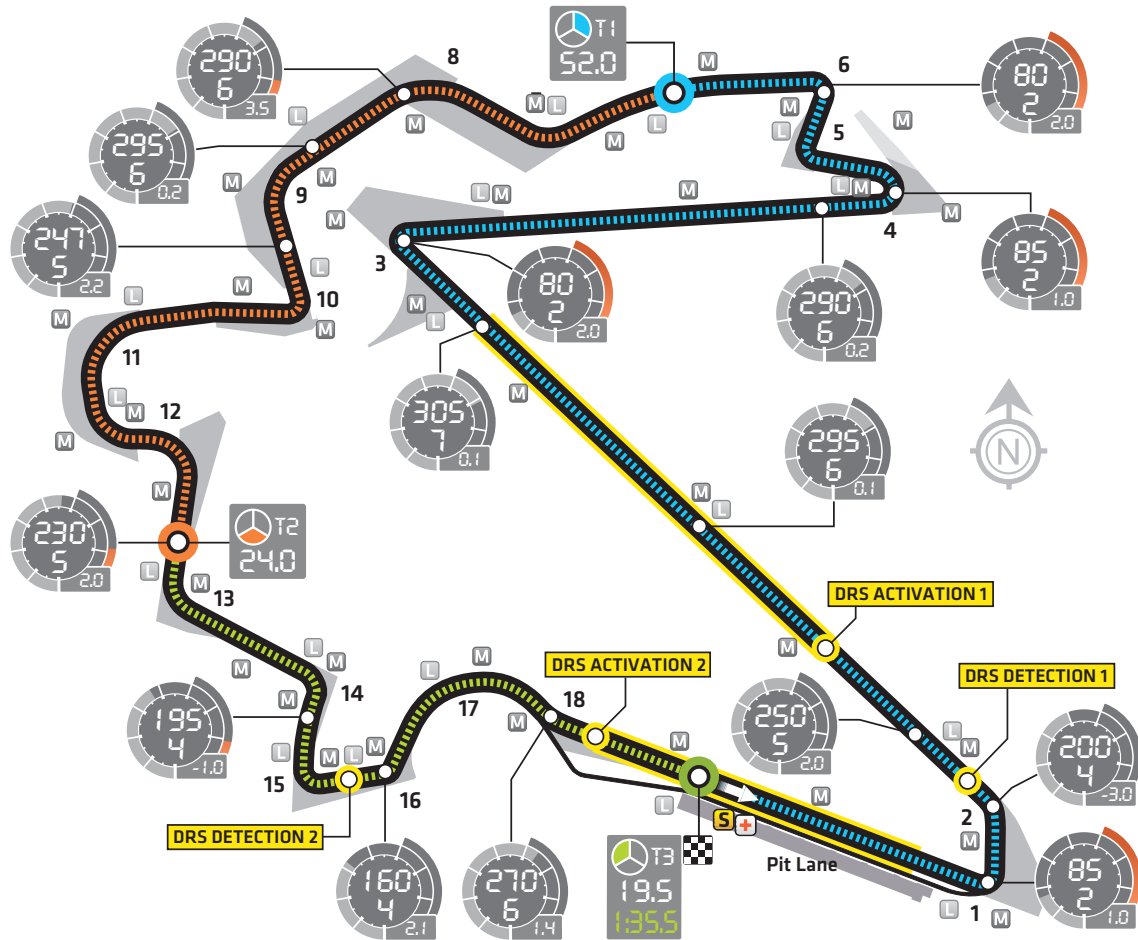

Korean GP

ROUND 14		START TIME	15:00 Local - 06:00 GMT
RACE DATE:	06 OCT 2013	CIRCUIT LENGTH:	5.615KM
CIRCUIT NAME:	KOREAN INTERNATIONAL CIRCUIT	RACE DISTANCE:	308.630KM
NUMBER OF LAPS:	55	LAP RECORD:	1:39.605 - S Vettel [2011]

<p>Speed Km/h</p> <p>Braking</p> <p>Lateral G-force</p> <p>Gear</p>	<p>Timing Sector</p> <p>Sector Time</p> <p>Lap Time</p>	<p>● Sector 1</p> <p>● Sector 2</p> <p>● Sector 3</p>	<p>■ Circuit</p> <p>S Safety Car</p> <p>L Light Panels</p>	<p>← Start</p> <p>⊕ Medical Car</p> <p>■ Run-off Areas</p>	<p>▣ Finish</p> <p>M Marshals</p> <p>■ Gravel Traps</p>
---	---	---	--	--	---