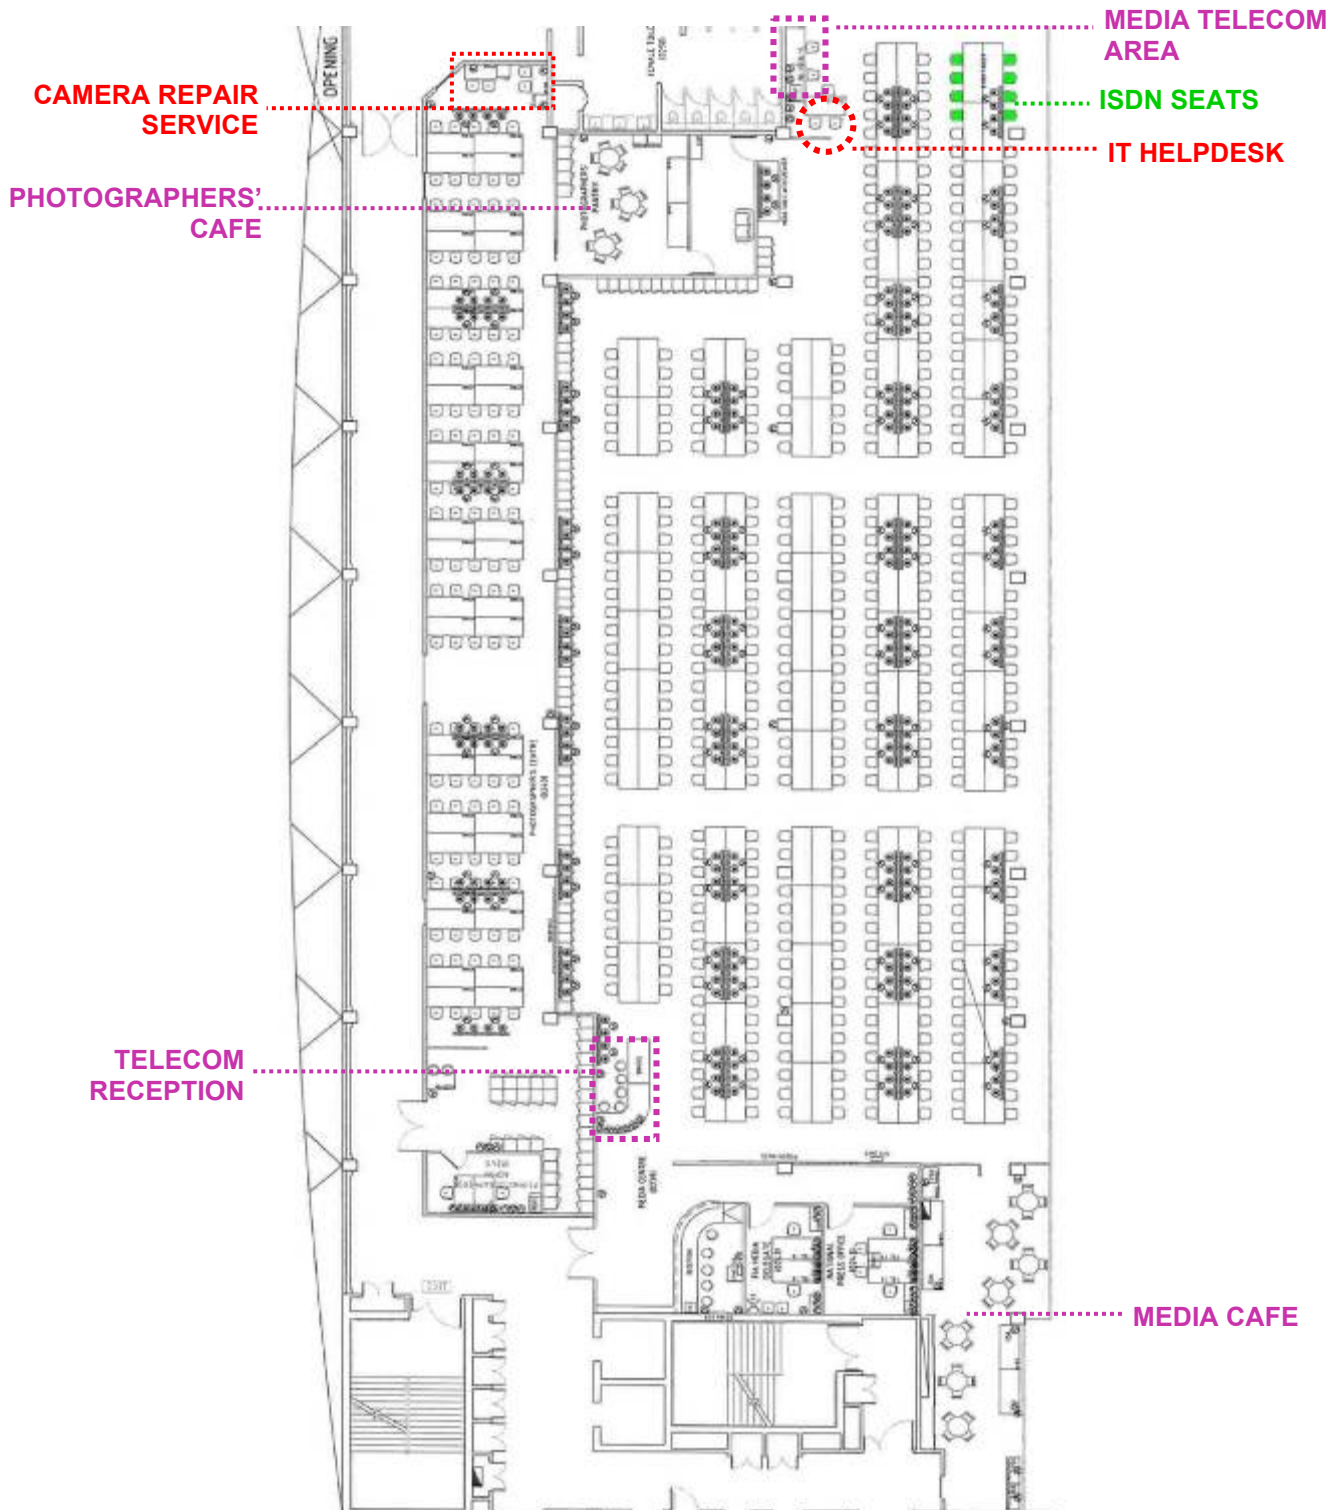

MEDIA CENTRE LAYOUT