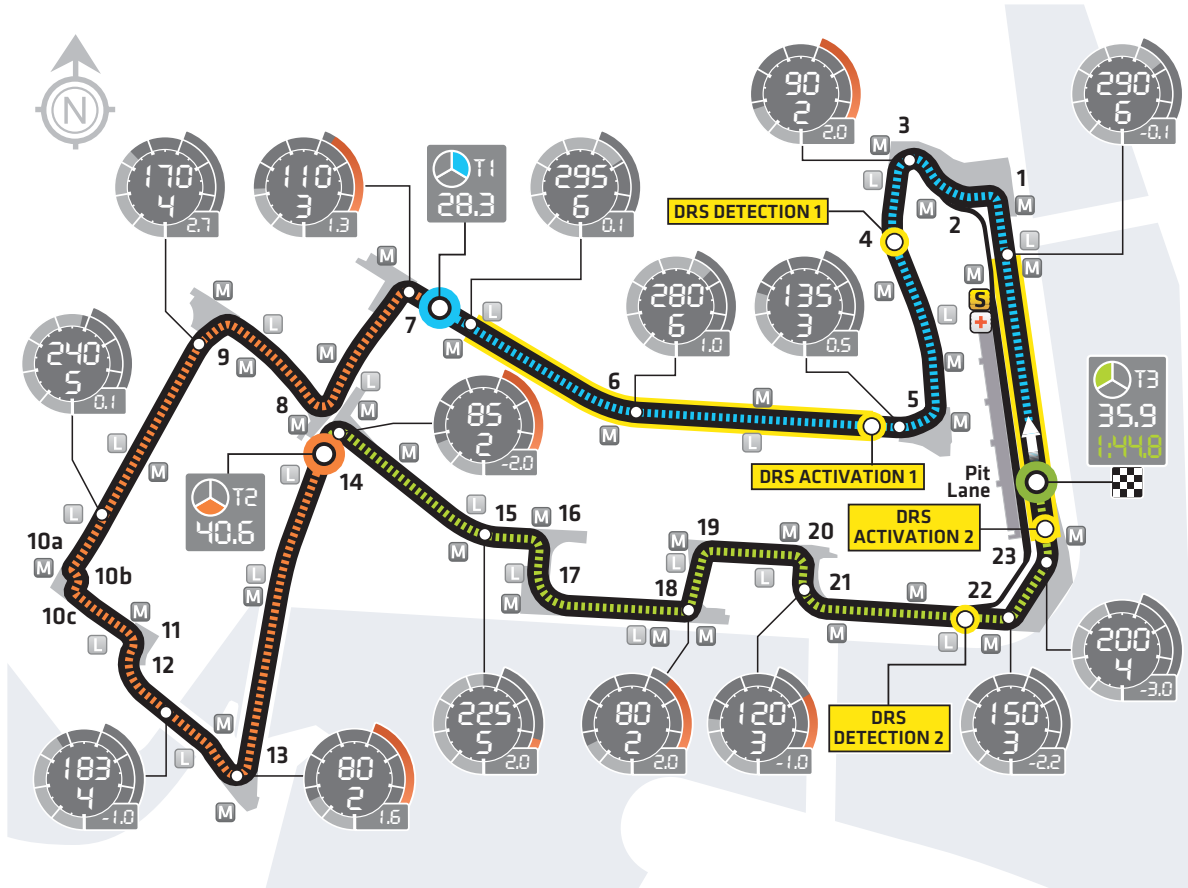

Singapore GP

ROUND 13		START TIME	20:00 Local - 12:00 GMT
RACE DATE:	22 SEP 2013	CIRCUIT LENGTH:	5.073KM
CIRCUIT NAME:	MARINA BAY STREET CIRCUIT	RACE DISTANCE:	309.316KM
NUMBER OF LAPS:	61	LAP RECORD:	1:45.599 - K Raikkonen [2008]

<p>Speed Kmh</p> <p>Braking</p> <p>Lateral G-force</p> <p>Gear</p>	<p>Timing Sector</p> <p>Sector Time</p> <p>Lap Time</p>	<p>● Sector 1</p> <p>● Sector 2</p> <p>● Sector 3</p>	<p>■ Circuit</p> <p>Ⓢ Safety Car</p> <p>Ⓛ Light Panels</p>	<p>➡ Start</p> <p>Ⓡ Medical Car</p> <p>■ Run-off Areas</p>	<p>⚑ Finish</p> <p>Ⓜ Marshals</p> <p>■ Gravel Traps</p>
--	---	---	--	--	---