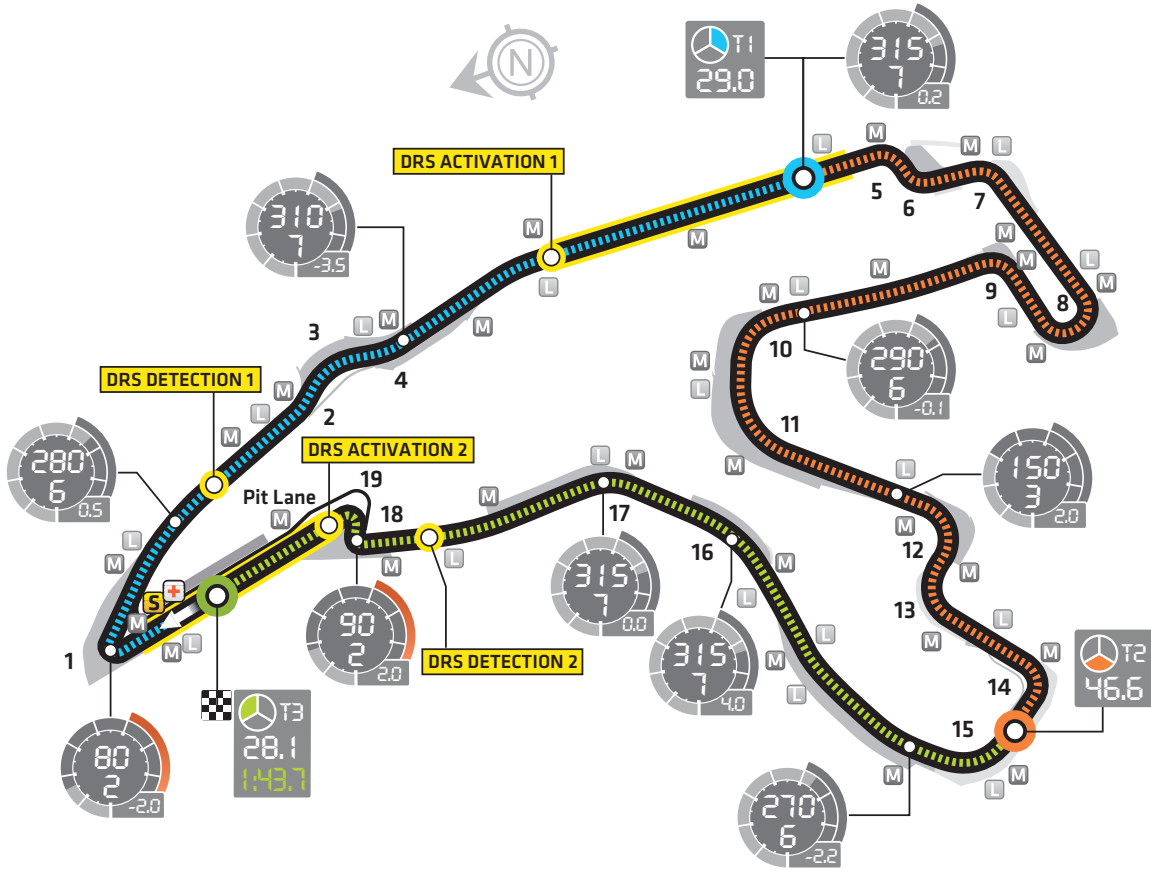

Belgian GP

ROUND 11		START TIME	14:00 Local - 12:00 GMT
RACE DATE:	25 AUG 2013	CIRCUIT LENGTH:	7.004KM
CIRCUIT NAME:	CIRCUIT DE SPA-FRANCORCHAMPS	RACE DISTANCE:	308.052KM
NUMBER OF LAPS:	44	LAP RECORD:	1:45.108 - K Raikkonen [2004]

Speed Kmh	Braking	Timing Sector	● Sector 1	■ Circuit	← Start	🏁 Finish
Gear	Lateral G-force		● Sector 2	🚚 Safety Car	🏥 Medical Car	👤 Marshals
		Lap Time	● Sector 3	📺 Light Panels	■ Run-off Areas	■ Gravel Traps