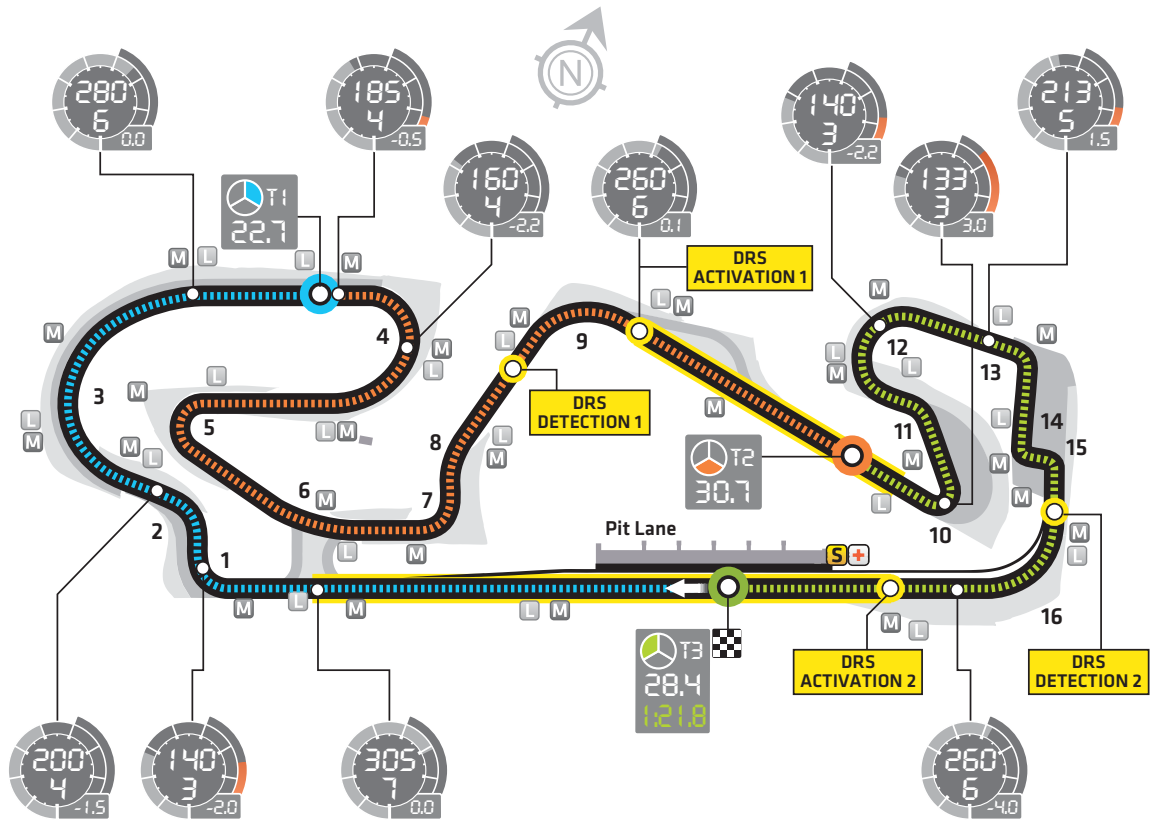

# Spanish GP

<b>ROUND 05</b>		<b>START TIME</b>	14:00 Local - 12:00 GMT
<b>RACE DATE:</b>	12 MAY 2013	<b>CIRCUIT LENGTH:</b>	4.655KM
<b>CIRCUIT NAME:</b>	CIRCUIT DE CATALUNYA	<b>RACE DISTANCE:</b>	307.104KM
<b>NUMBER OF LAPS:</b>	66	<b>LAP RECORD:</b>	1:24.125 - K Raikkonen [2008]

<p>Speed Km/h</p> <p>Braking</p> <p>Lateral G-force</p> <p>Gear</p>	<p>Timing Sector</p> <p>Sector Time</p> <p>Lap Time</p>	<p>● Sector 1</p> <p>● Sector 2</p> <p>● Sector 3</p>	<p>■ Circuit</p> <p>⚡ Safety Car</p> <p>⚡ Light Panels</p>	<p>➡ Start</p> <p>⚡ Medical Car</p> <p>■ Run-off Areas</p>	<p>🏁 Finish</p> <p>M Marshals</p> <p>■ Gravel Traps</p>
---	---	---	--	--	---