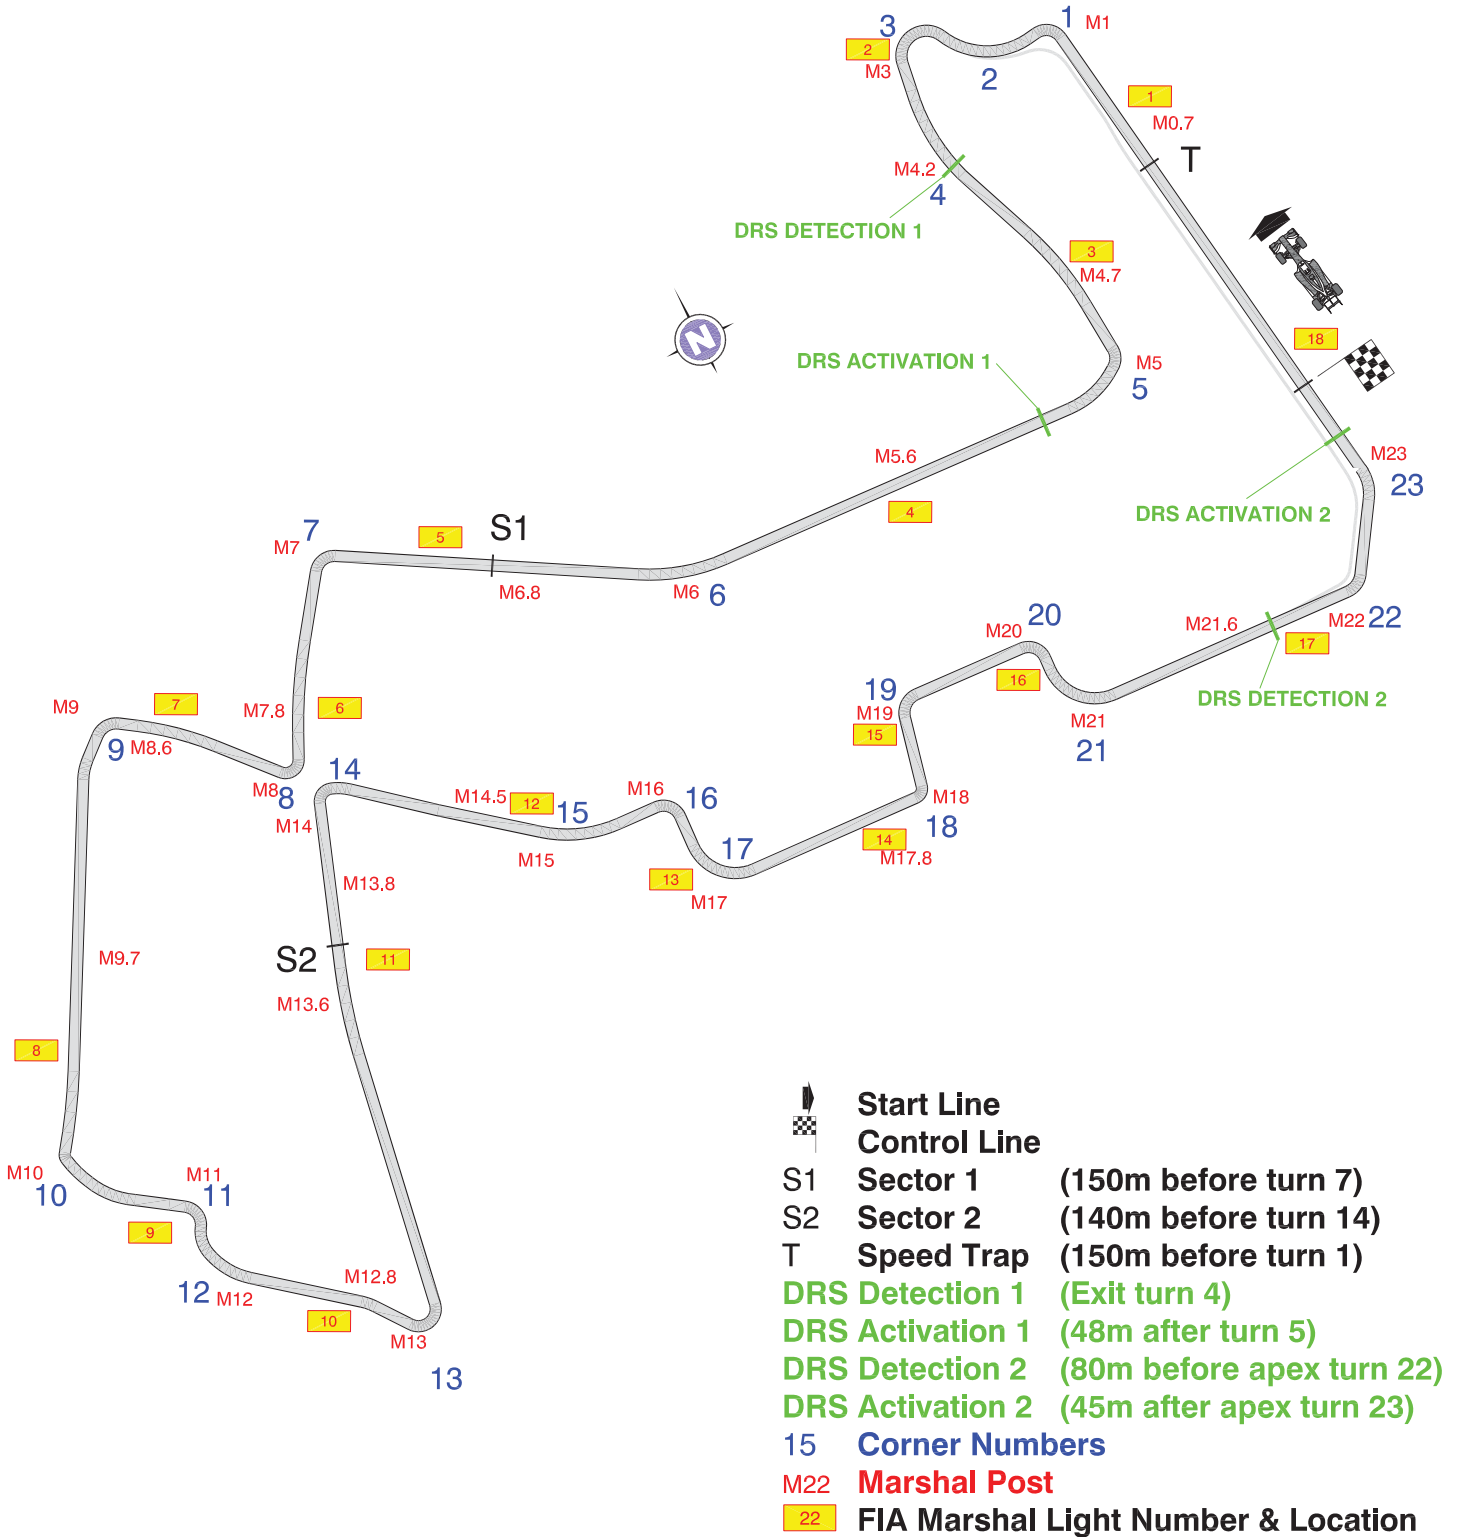

Circuit Map

Circuit Centreline Length = 5.065 km

2014 FORMULA 1 SINGAPORE AIRLINES SINGAPORE GRAND PRIX - Singapore