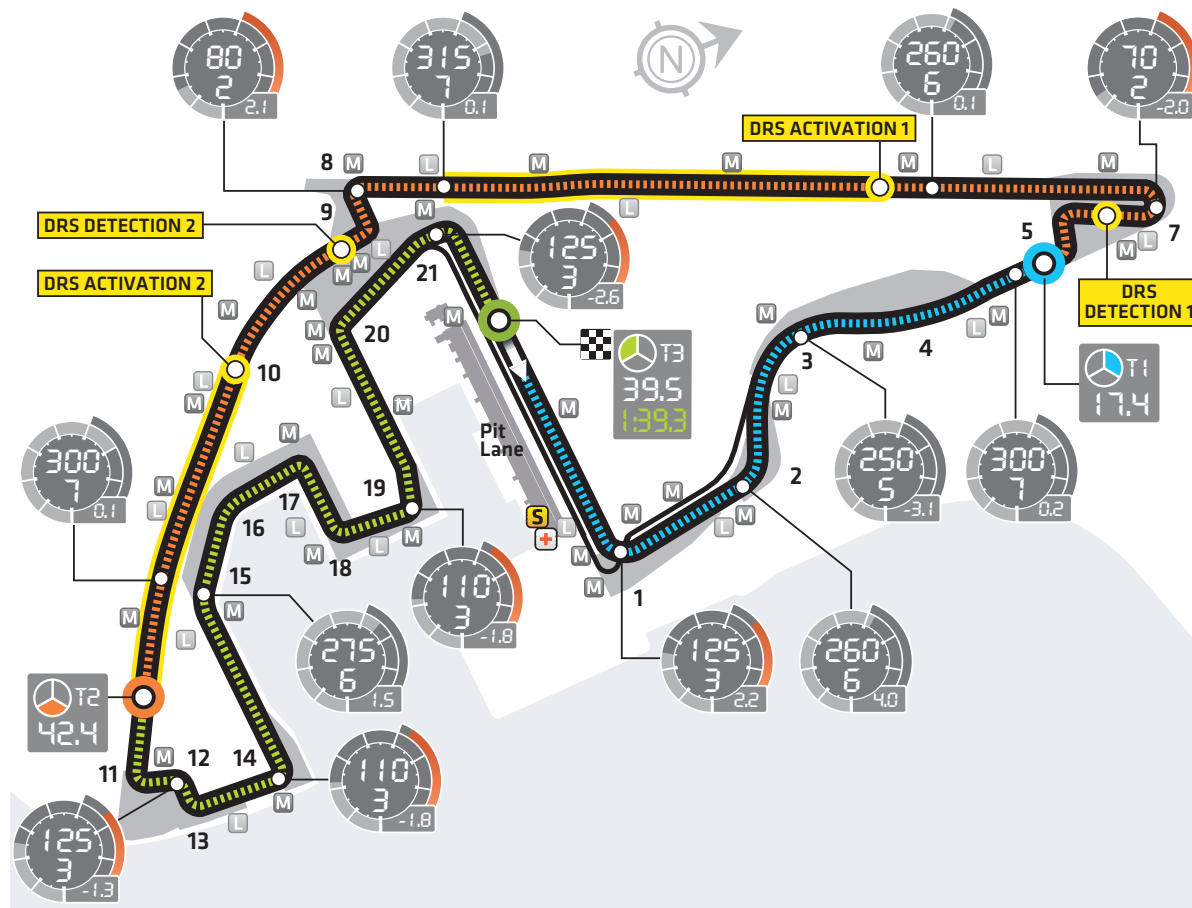

Abu Dhabi GP

ROUND 19		START TIME	17:00 Local - 13:00 GMT
RACE DATE:	23 NOV 2014	CIRCUIT LENGTH:	5.554KM
CIRCUIT NAME:	YAS MARINAS CIRCUIT	RACE DISTANCE:	305.355KM
NUMBER OF LAPS:	55	LAP RECORD:	1:40.279 - S Vettel [2009]

<p>Speed Km/h</p> <p>Braking</p> <p>Gear</p> <p>Lateral G-force</p>	<p>Timing Sector</p> <p>Sector Time</p> <p>Lap Time</p>	<ul style="list-style-type: none"> Sector 1 Sector 2 Sector 3 	<ul style="list-style-type: none"> Circuit Safety Car Light Panels 	<ul style="list-style-type: none"> Start Medical Car Run-off Areas 	<ul style="list-style-type: none"> Finish Marshals Gravel Traps
---	---	---	--	--	---