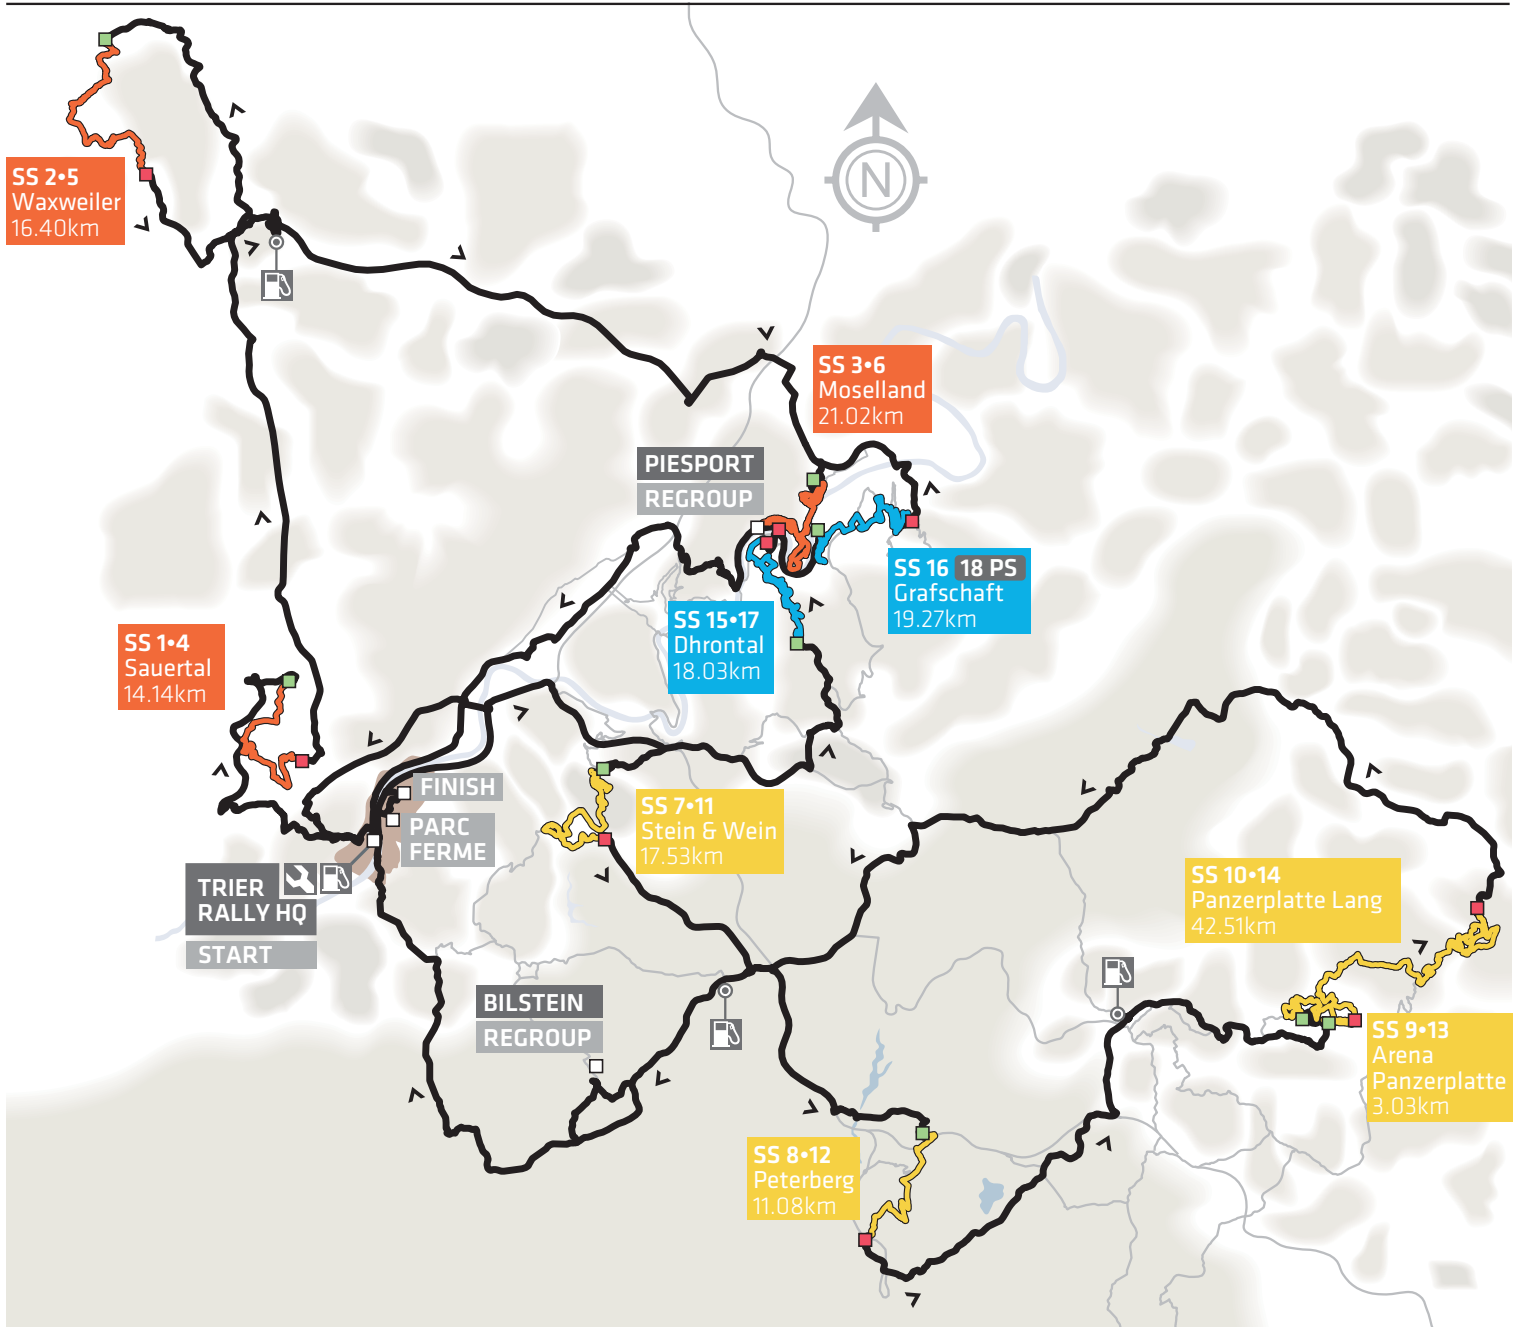

ADAC Rallye Deutschland

ROUND 9

RALLY DATE: 21-24 August, 2014

LOCATION: TRIER, GERMANY

TIME ZONE: UTC +2

TOTAL DISTANCE: 1305.79km

COMPETITIVE STAGES: 18 - [326.02km]

Liaison	Service Location
Special Stage - Sections 1 + 2	Refuel Location
Special Stage - Sections 3 + 4	Stage Start
Special Stage - Sections 5, 6 + 7	Stage Finish
Rally Direction	Power Stage