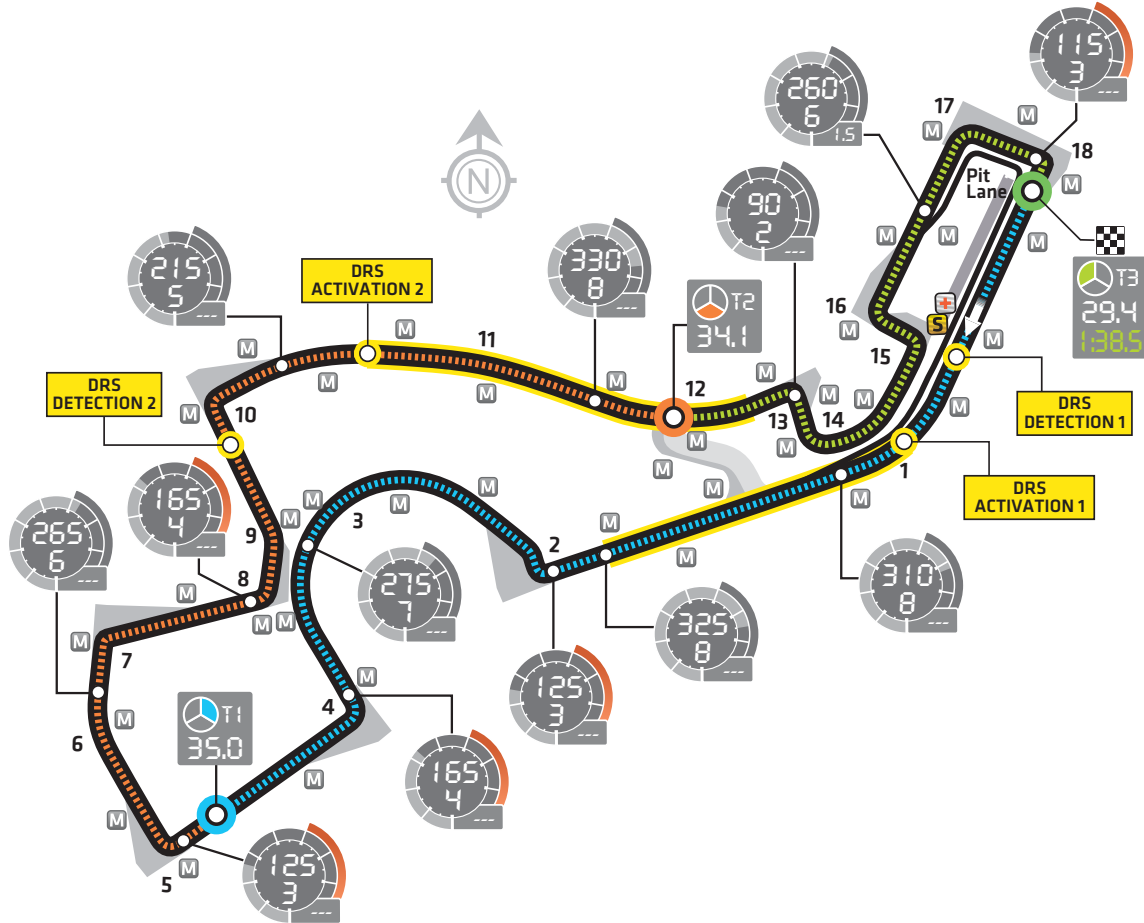

Russian GP

ROUND 16		START TIME	15:00 Local - 11:00 GMT
RACE DATE:	12 OCT 2014	CIRCUIT LENGTH:	5.848KM
CIRCUIT NAME:	SOCHI AUTODROM	RACE DISTANCE:	309.732KM
NUMBER OF LAPS:	53	LAP RECORD:	n/a

<p>Speed Km/h</p> <p>Braking</p> <p>Lateral G-force</p> <p>Gear</p> <p>3</p> <p>-1.0</p>	<p>Timing Sector</p> <p>23.3</p> <p>Sector Time</p> <p>Lap Time</p> <p>1:36.9</p>	<p>● Sector 1</p> <p>● Sector 2</p> <p>● Sector 3</p>	<p>■ Circuit</p> <p>■ Safety Car</p> <p>■ Light Panels</p>	<p>➡ Start</p> <p>➡ Medical Car</p> <p>■ Run-off Areas</p>	<p>▣ Finish</p> <p>Ⓜ Marshals</p> <p>■ Gravel Traps</p>
--	---	---	--	--	---