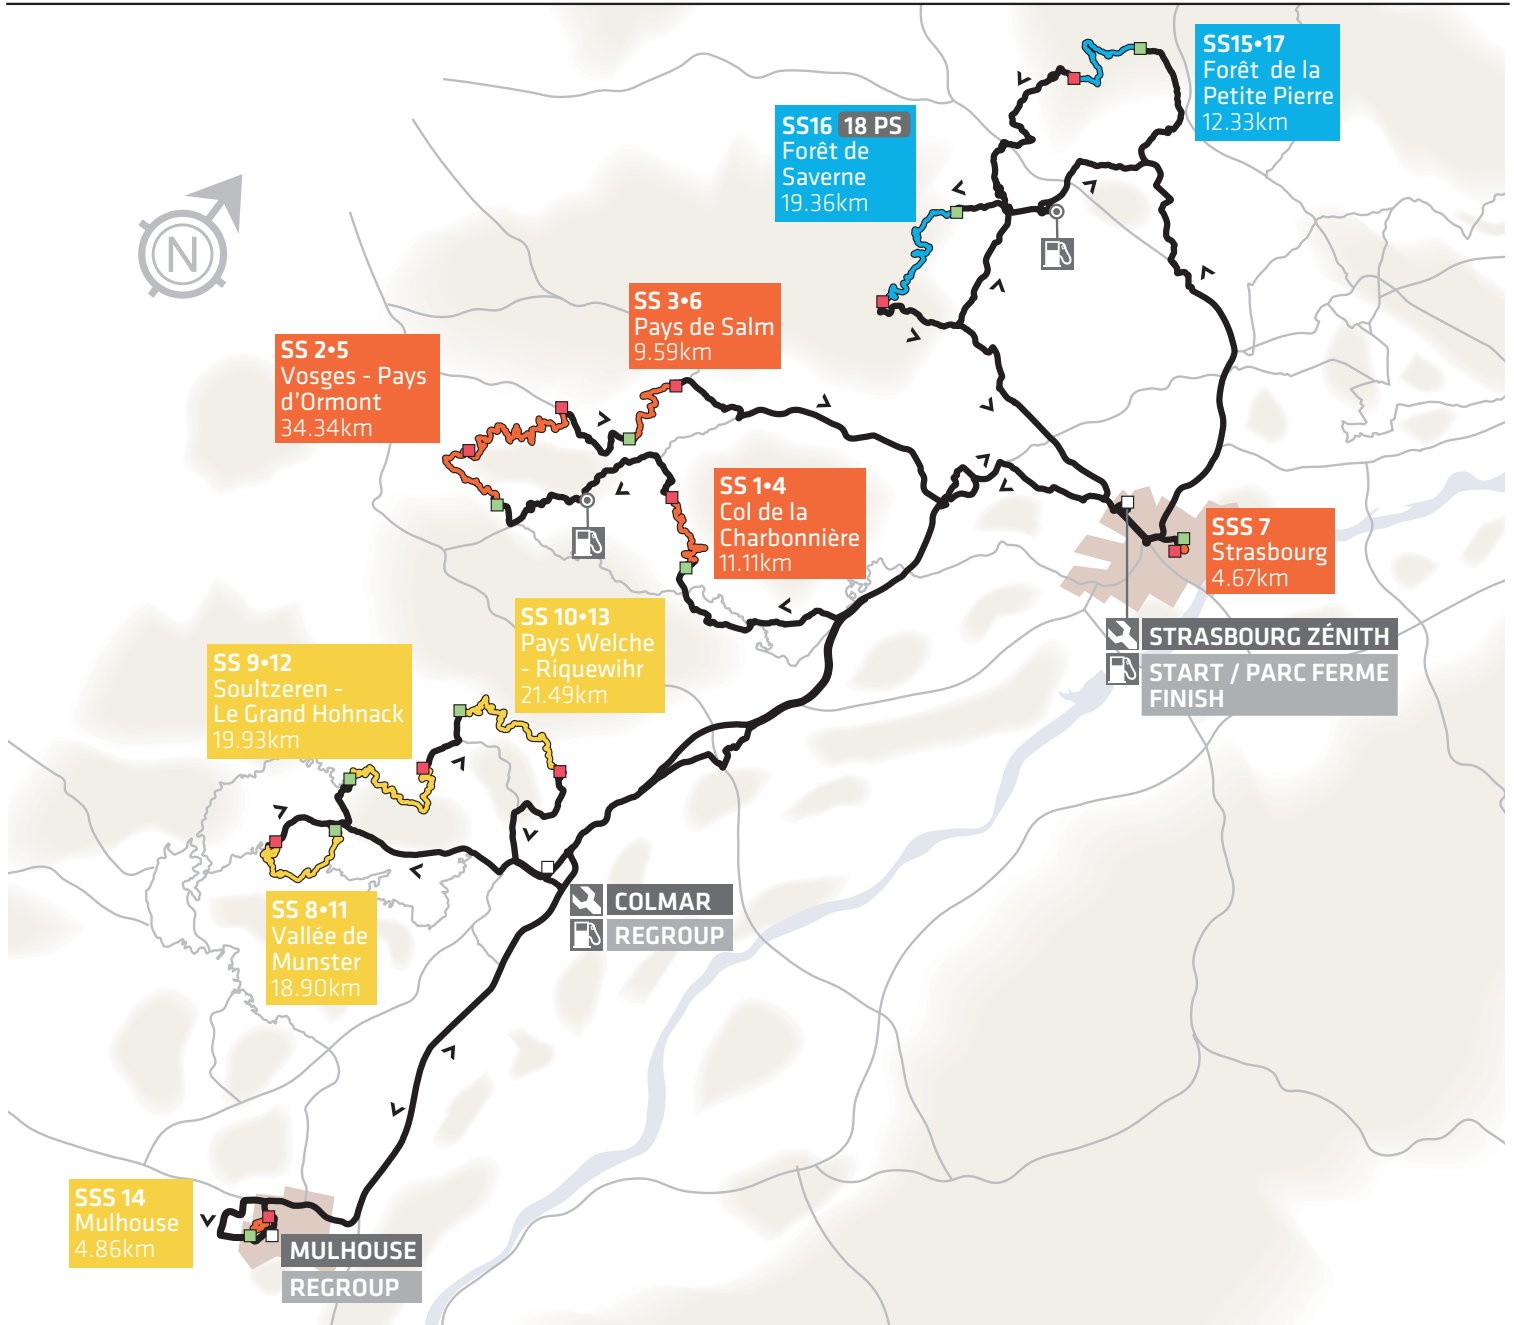

# Rallye de France - Alsace

<b>ROUND 11</b>	
<b>RALLY DATE:</b>	02-05 October, 2014
<b>LOCATION:</b>	STRASBOURG, FRANCE
<b>TIME ZONE:</b>	UTC +1
<b>TOTAL DISTANCE:</b>	1233.54km
<b>COMPETITIVE STAGES:</b>	18 - [303.63km]

Liaison	Service Location
Special Stage - Sections 1, 2 + 3	Refuel Location
Special Stage - Sections 4, 5 + 6	Stage Start
Special Stage - Sections 7, 8 + 9	Stage Finish
Rally Direction	Power Stage