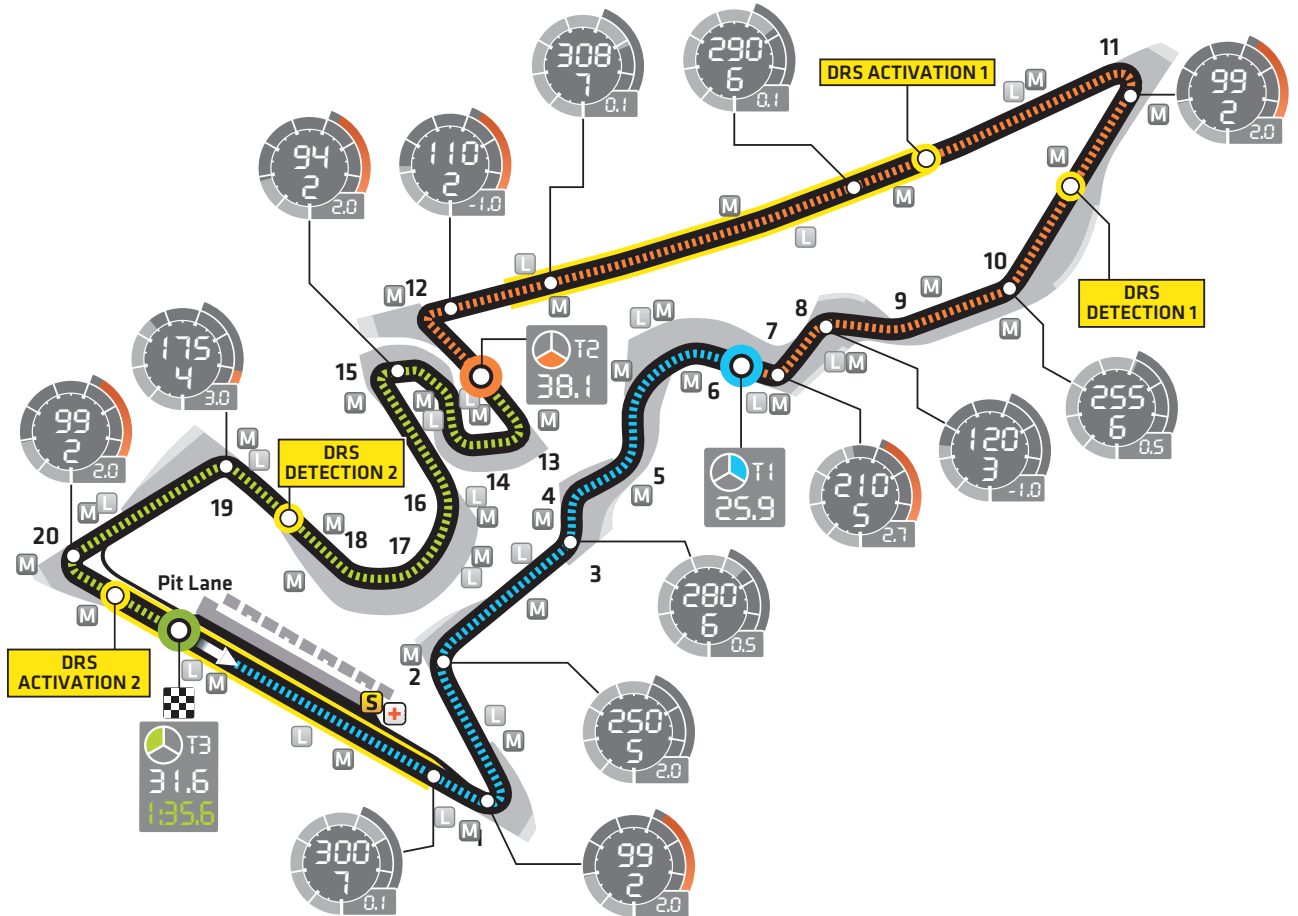

# United States GP

<b>ROUND 17</b>		<b>START TIME</b>	13:00 Local - 19:00 GMT
<b>RACE DATE:</b>	02 NOV 2014	<b>CIRCUIT LENGTH:</b>	5.513KM
<b>CIRCUIT NAME:</b>	CIRCUIT OF THE AMERICAS	<b>RACE DISTANCE:</b>	308.405KM
<b>NUMBER OF LAPS:</b>	56	<b>LAP RECORD:</b>	1:39.347 - S Vettel [2012]

<p>Speed Kmh</p> <p>Braking</p> <p>Lateral G-force</p> <p>Gear</p>	<p>Timing Sector</p> <p>Sector Time</p> <p>Lap Time</p>	<p> Sector 1</p> <p> Sector 2</p> <p> Sector 3</p>	<p> Circuit</p> <p> Safety Car</p> <p> Light Panels</p>	<p> Start</p> <p> Medical Car</p> <p> Run-off Areas</p>	<p> Finish</p> <p> Marshals</p> <p> Gravel Traps</p>
--	---	--	---	---	--