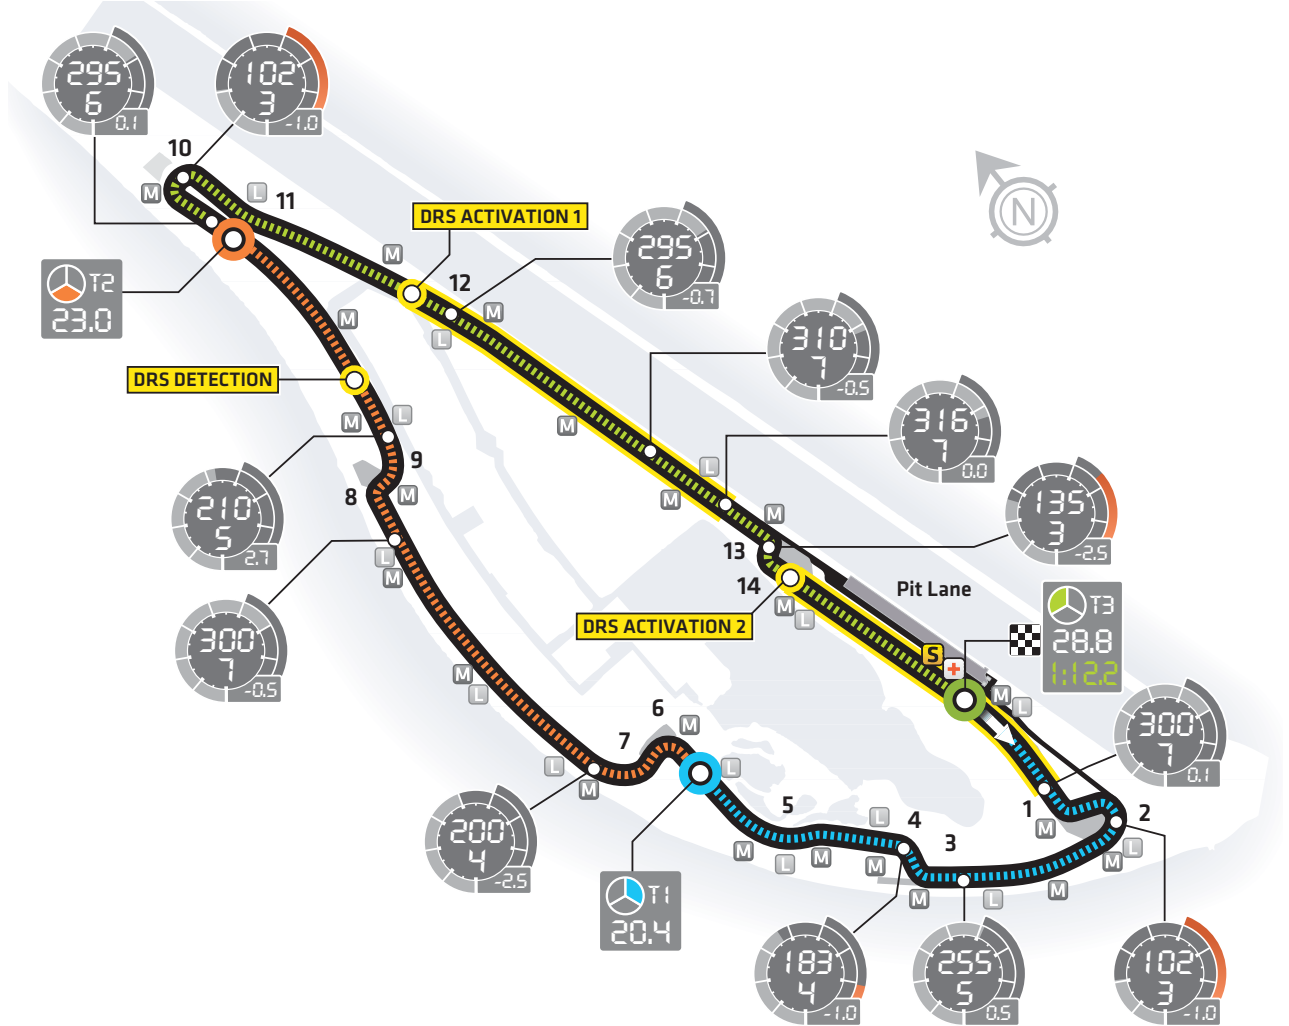

# Canadian GP

<b>ROUND 07</b>		<b>START TIME</b>	14:00 Local - 18:00 GMT
<b>RACE DATE:</b>	08 JUN 2014	<b>CIRCUIT LENGTH:</b>	4.361KM
<b>CIRCUIT NAME:</b>	CIRCUIT GILLES VILLENEUVE	<b>RACE DISTANCE:</b>	305.270KM
<b>NUMBER OF LAPS:</b>	70	<b>LAP RECORD:</b>	1:13.622 - R Barrichello [2004]

<p>Speed Km/h</p> <p>Braking</p> <p>Lateral G-force</p> <p>Gear</p>	<p>Timing Sector</p> <p>Sector Time</p> <p>Lap Time</p>	<p>Sector 1</p> <p>Sector 2</p> <p>Sector 3</p>	<p>Circuit</p> <p>Safety Car</p> <p>Light Panels</p>	<p>Start</p> <p>Medical Car</p> <p>Run-off Areas</p>	<p>Finish</p> <p>Marshals</p> <p>Gravel Traps</p>
---	---	---	--	--	---