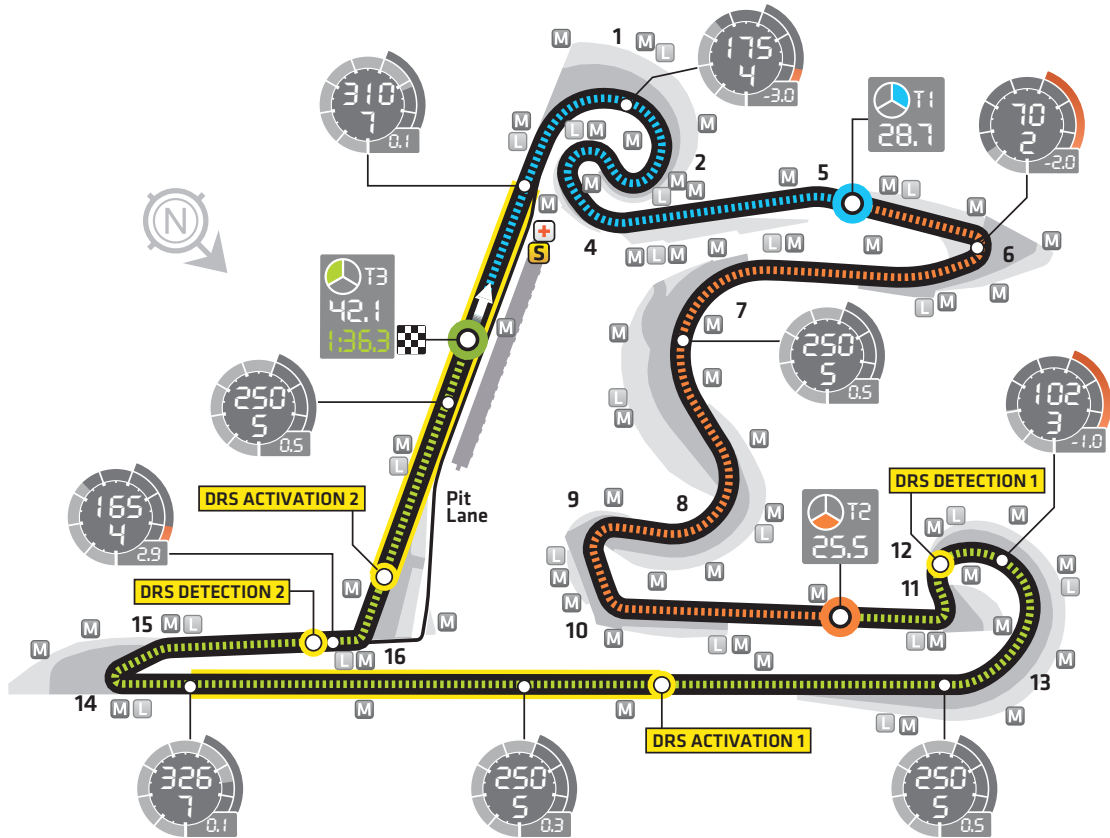

Chinese GP

ROUND 04		START TIME	15:00 Local - 07:00 GMT
RACE DATE:	20 APR 2014	CIRCUIT LENGTH:	5.451KM
CIRCUIT NAME:	SHANGHAI INTERNATIONAL CIRCUIT	RACE DISTANCE:	305.066KM
NUMBER OF LAPS:	56	LAP RECORD:	1:32.238 - M Schumacher [2004]

<p>Speed Km/h</p> <p>Braking</p> <p>Lateral G-force</p> <p>Gear</p>	<p>Timing Sector</p> <p>42.1</p> <p>Sector Time</p> <p>1:36.3</p> <p>Lap Time</p>	<p>● Sector 1</p> <p>● Sector 2</p> <p>● Sector 3</p>	<p>■ Circuit</p> <p>🚑 Safety Car</p> <p>🚦 Light Panels</p>	<p>➡ Start</p> <p>🚑 Medical Car</p> <p>■ Run-off Areas</p>	<p>🏁 Finish</p> <p>👤 Marshals</p> <p>■ Gravel Traps</p>
---	---	---	--	--	---