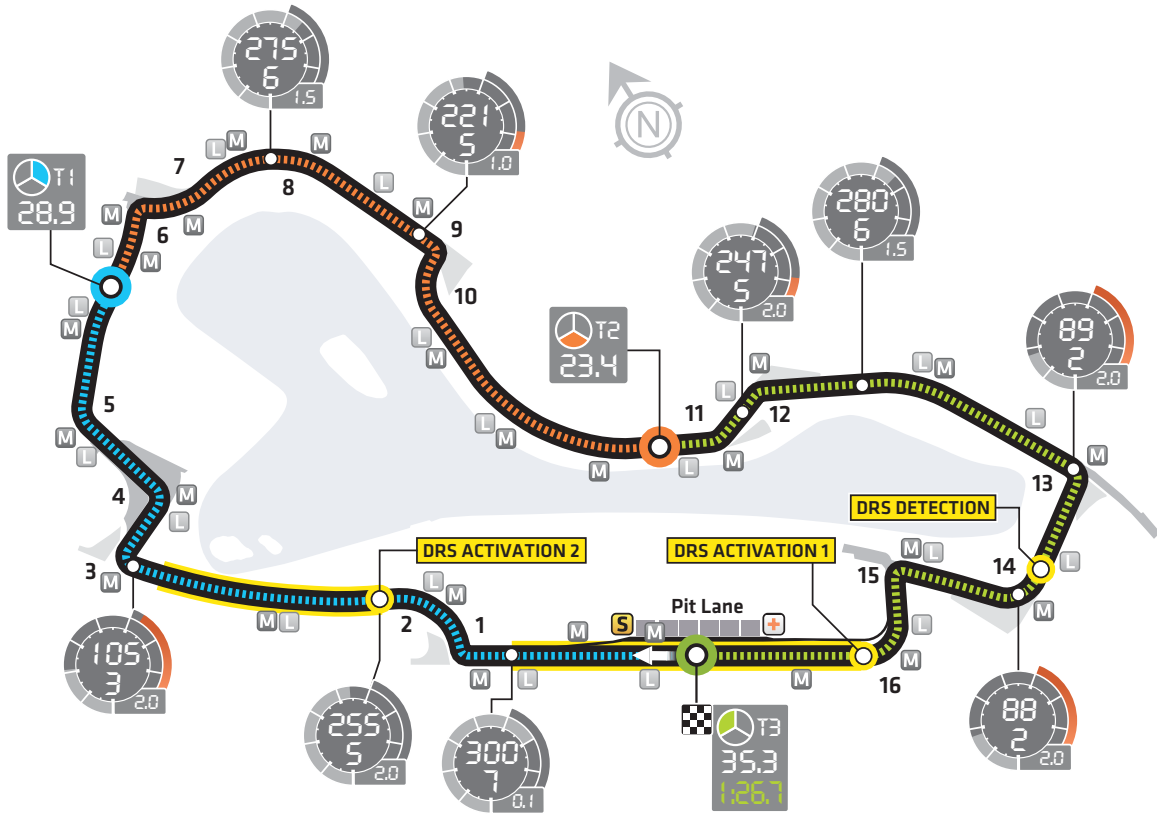

Australian GP

ROUND 01		START TIME	17:00 Local - 06:00 GMT
RACE DATE:	16 MAR 2014	CIRCUIT LENGTH:	5.303KM
CIRCUIT NAME:	ALBERT PARK CIRCUIT	RACE DISTANCE:	307.574KM
NUMBER OF LAPS:	58	LAP RECORD:	1:24.125 - M Schumacher [2004]

<p>Speed Km/h</p> <p>Braking</p> <p>Lateral G-force</p> <p>Gear</p>	<p>Timing Sector</p> <p>35.3</p> <p>Sector Time</p> <p>Lap Time</p> <p>1:26.7</p>	<p>● Sector 1</p> <p>● Sector 2</p> <p>● Sector 3</p>	<p>— Circuit</p> <p>S Safety Car</p> <p>L Light Panels</p>	<p>← Start</p> <p>+ Medical Car</p> <p>■ Run-off Areas</p>	<p>▣ Finish</p> <p>M Marshals</p> <p>▤ Gravel Traps</p>
---	---	---	--	--	---