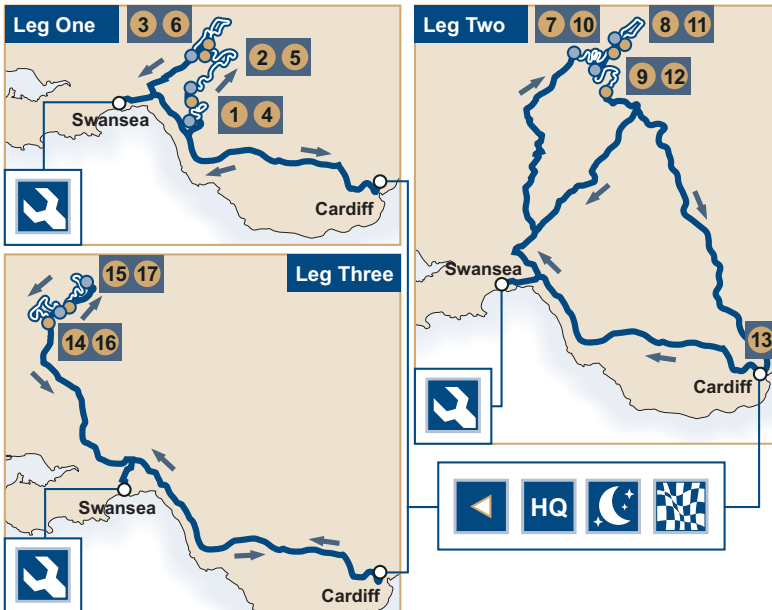

Rally start time
Local 09:10
GMT 09:10

Distances

Kms	Special Stages	Liaison	Combined
Leg 1	140.80	159.73	300.53
Leg 2	104.48	396.65	501.13
Leg 3	114.26	343.82	458.08
Total	359.54	900.20	1259.74

2007 Result - Top Eight

1	M Hirvonen	Ford
2	M Grönholm	Ford
3	S Loeb	Citroën
4	P Solberg	Subaru
5	D Sordo	Citroën
6	M Wilson	Ford
7	C Atkinson	Subaru
8	M Stohl	Citroën

2007 Wales Rally GB

Round 16, 30 November - 2 December, 2007. Cardiff, Wales.

Key

Start Location	Rally HQ	Stage Start	Stage Finish	Rally Route	Special Stage Location	Rally Direction	Service Location	Overnight Stop	Finish Location