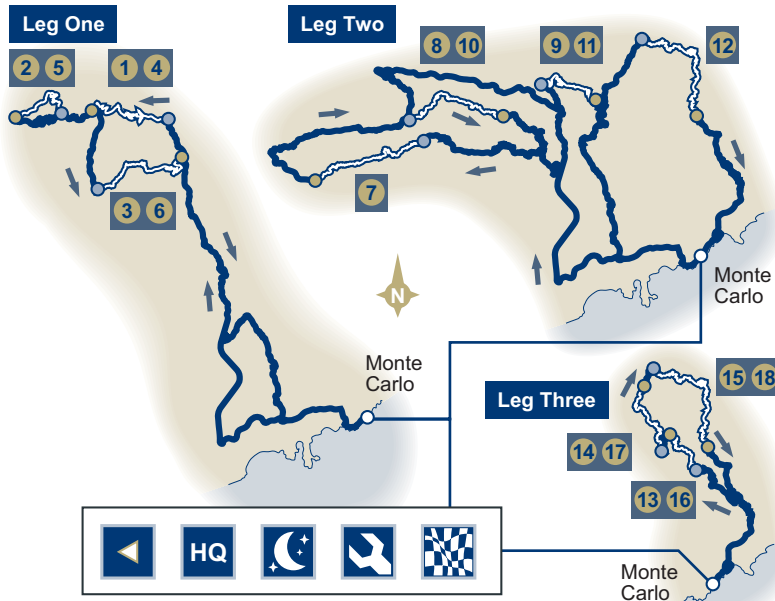

Rally start time  
Local 06:50  
GMT 05:50

**Distances**

Kms	Special Stages	Liaison	Combined
<b>Leg 1</b>	118.10	390.30	508.40
<b>Leg 2</b>	131.69	399.02	530.71
<b>Leg 3</b>	116.60	181.13	297.73
<b>Total</b>	366.39	970.45	1336.84

**2006 Result - Top Eight**

1. <b>M Grönholm</b>	Ford
2. <b>S Loeb</b>	Citroën
3. <b>T Gardemeister</b>	Peugeot
4. <b>M Stohl</b>	Peugeot
5. <b>S Sarrazin</b>	Subaru
6. <b>C Atkinson</b>	Subaru
7. <b>M Hirvonen</b>	Ford
8. <b>D Sordo</b>	Citroën

**Rallye Automobile Monte-Carlo 2006**

Round 1, 20 - 22 January 2006, Monte-Carlo, Monaco - 1,336.84 km

**Key**

Start Location	Rally HQ	Stage Start	Stage Finish	Rally Route	Special Stage Location	Rally Direction	Service Location	Overnight Stop	Finish Location